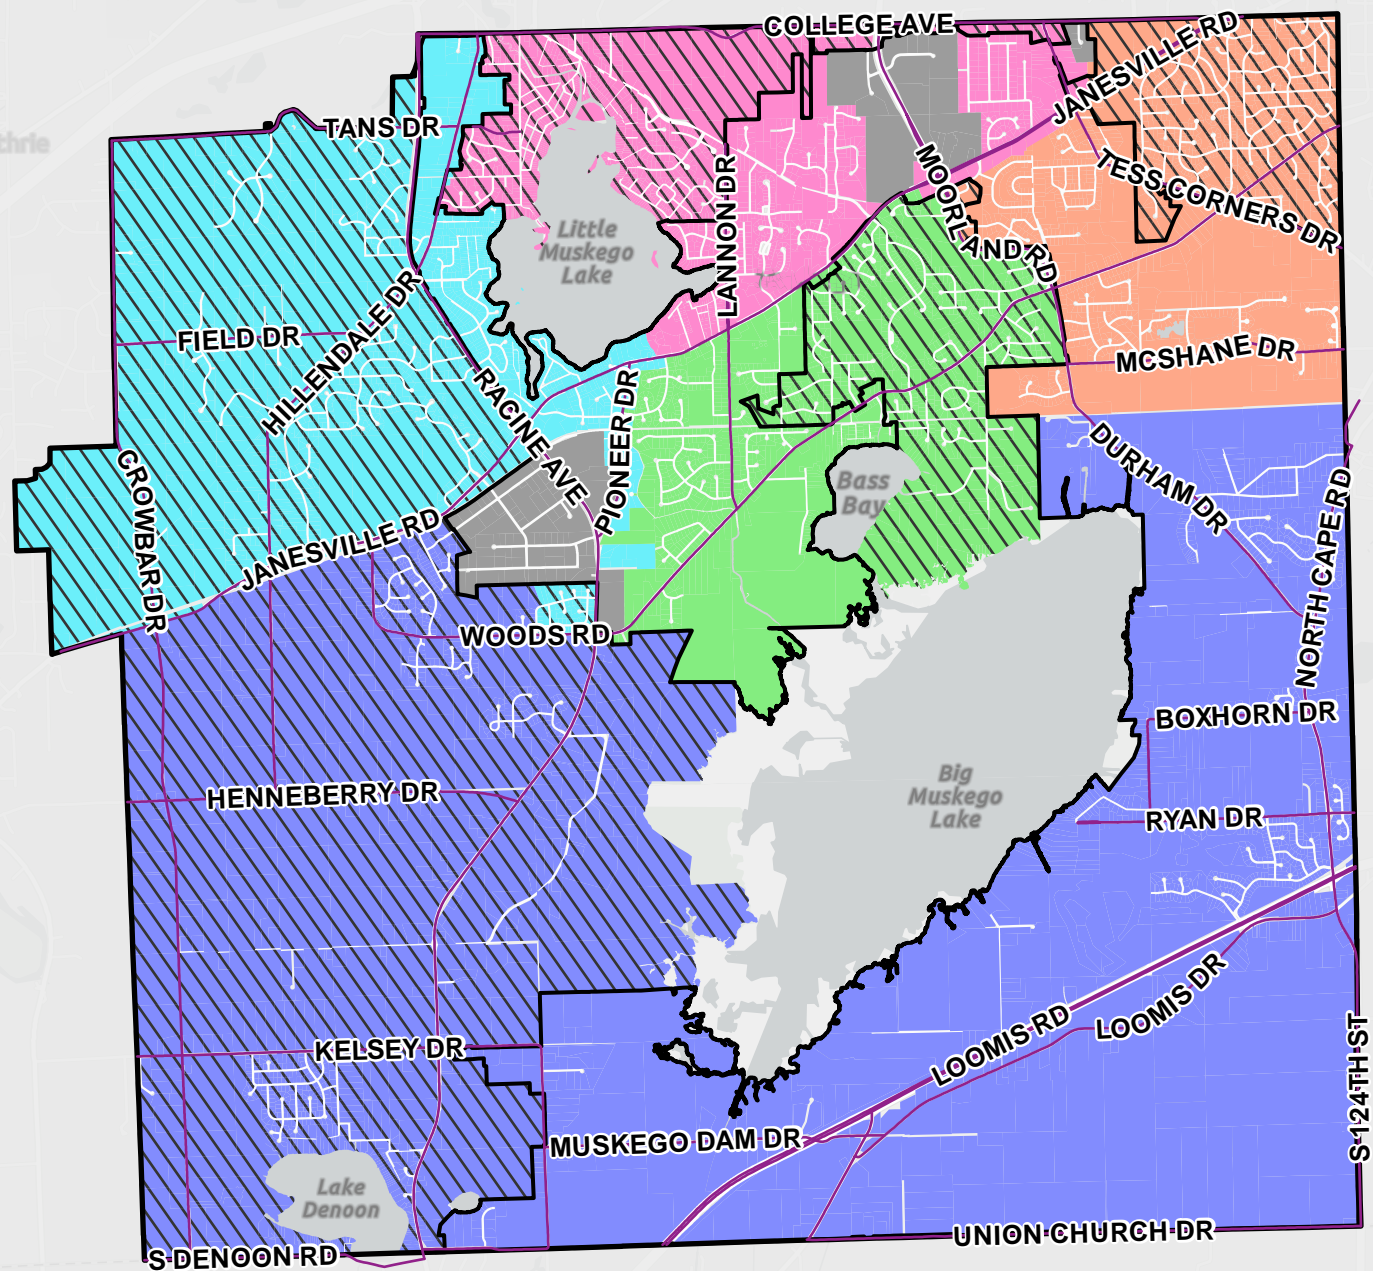

For any service questions or concerns, contact GFL at
262-679-0860

City of Muskego Recycling and Garbage Collection Map

Pick up day

- Monday
- Tuesday
- Wednesday
- Thursday
- Friday
- No Pick-up

Recycling

- A Pick up week
- B Pick up week

NOTE: See collection schedule for your weekly schedule

Map Revised: 1/6/2025

Union Church