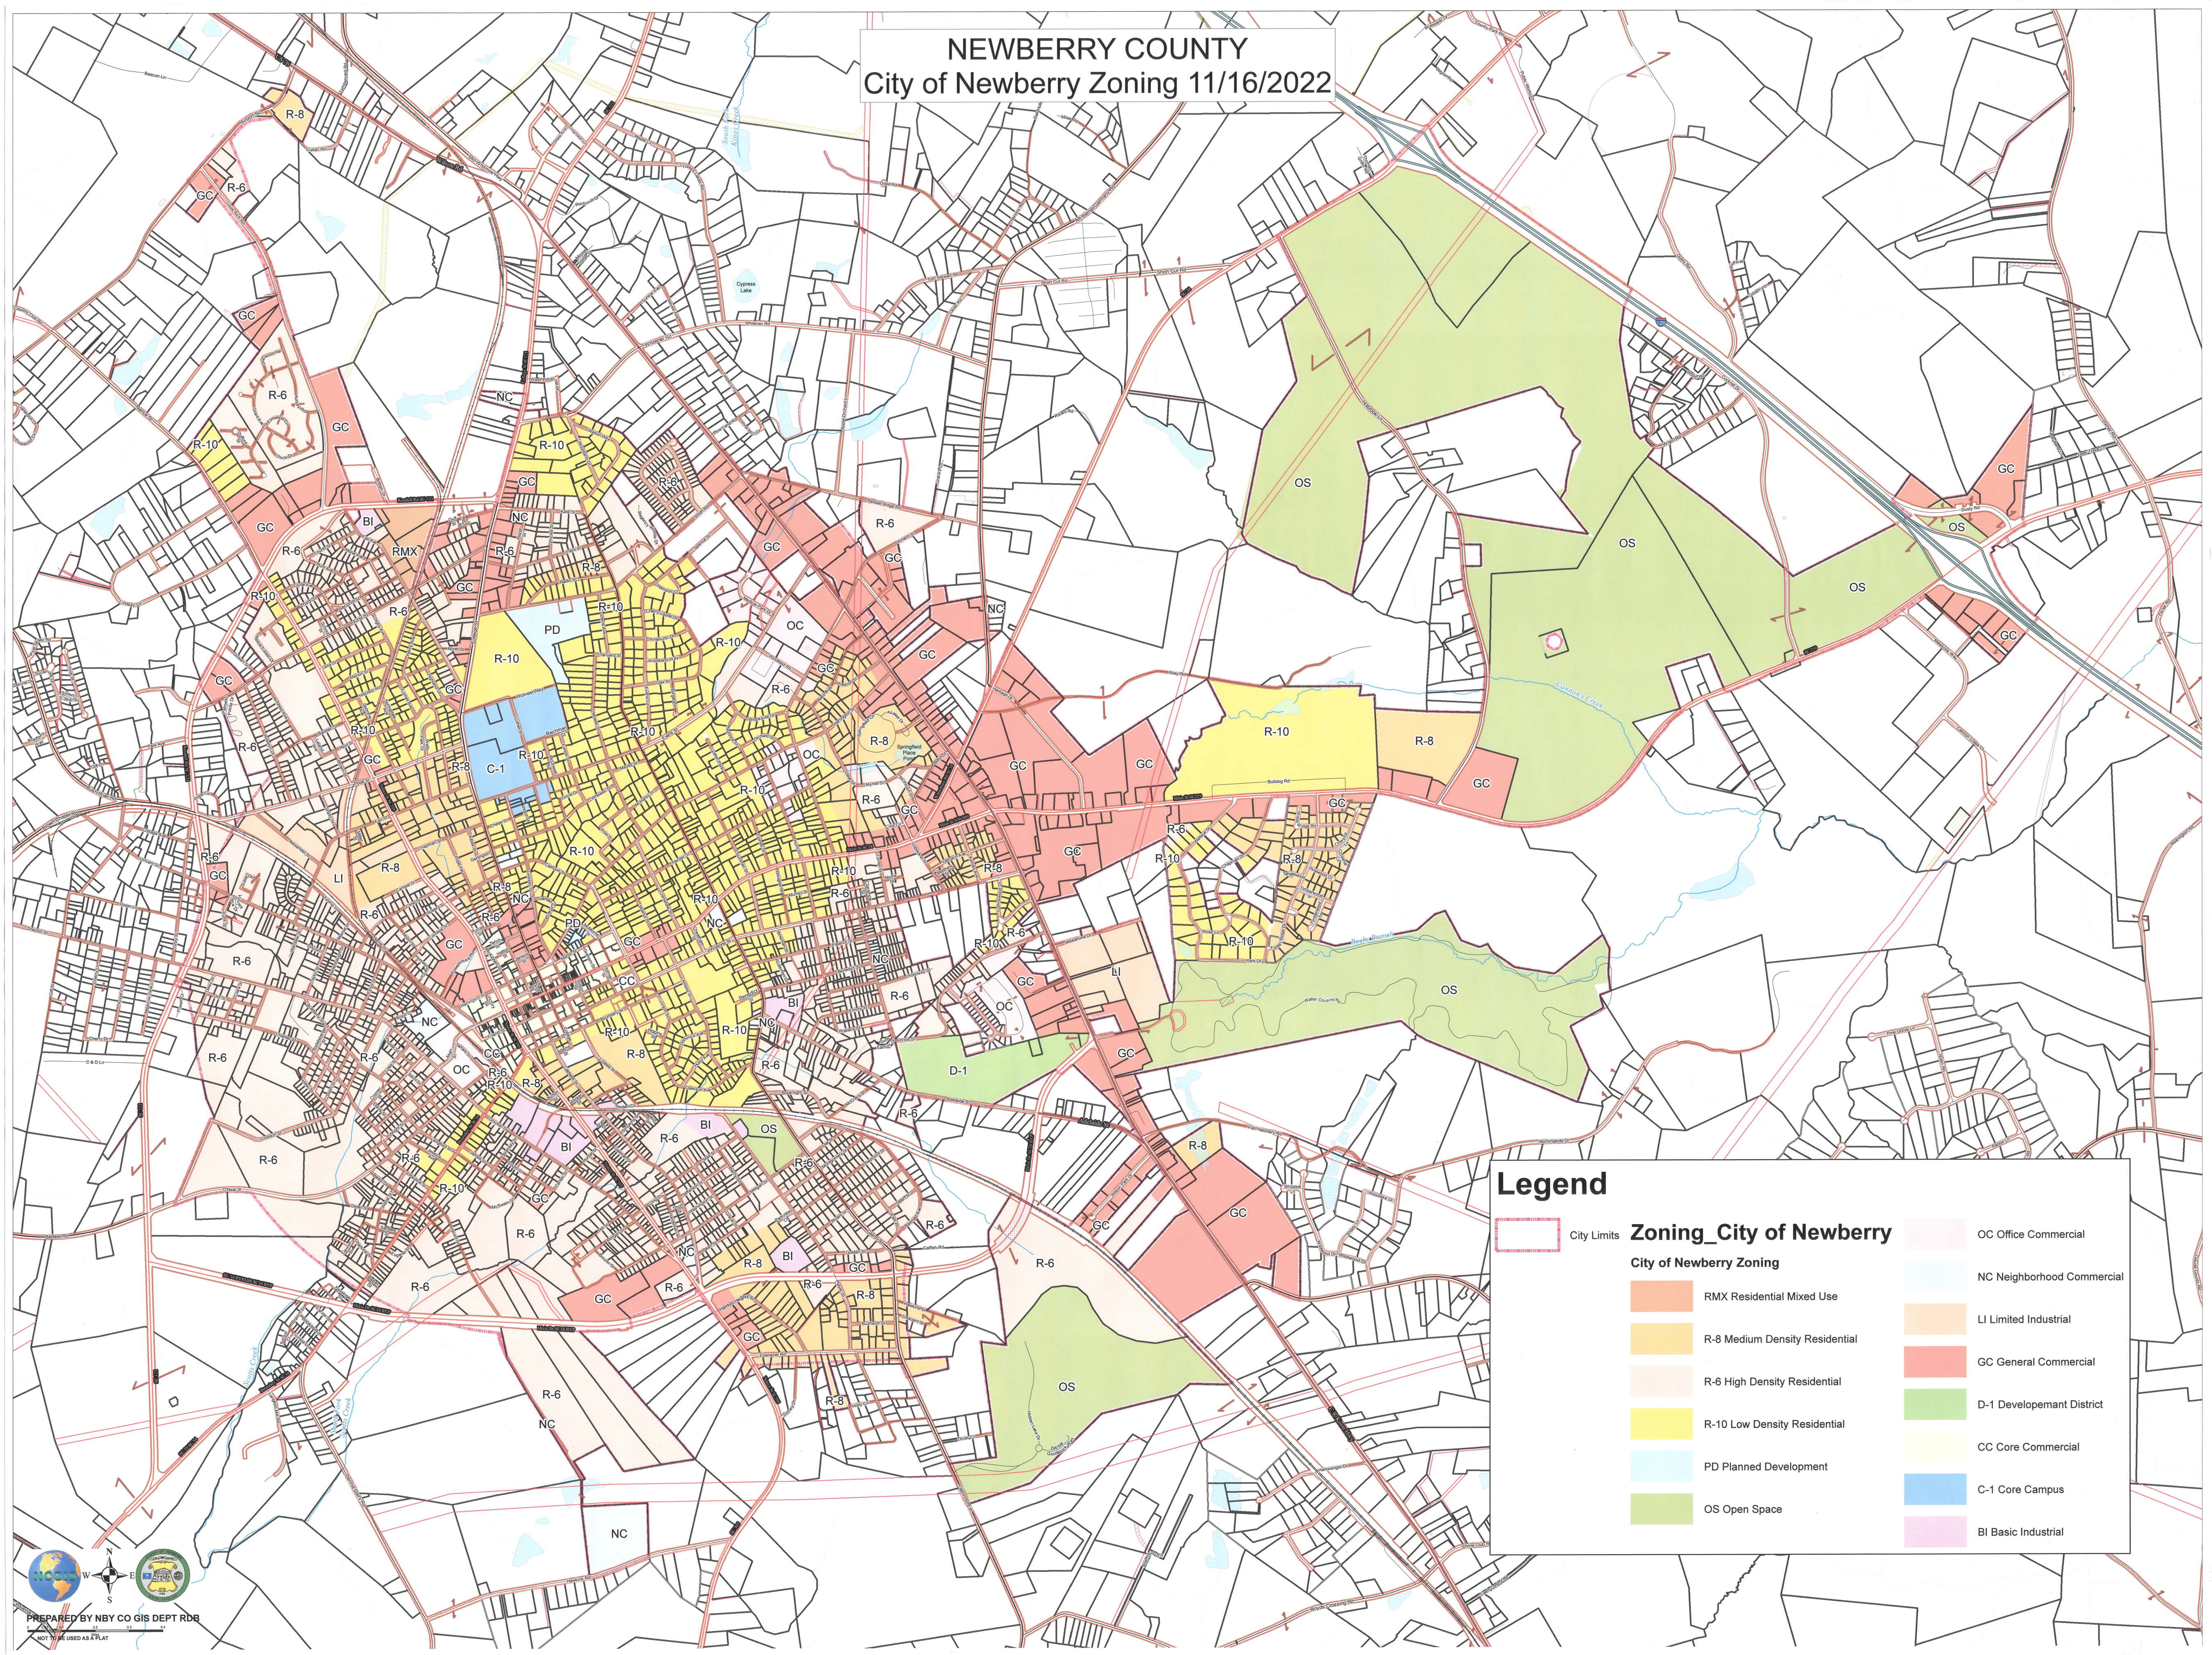

NEWBERRY COUNTY

City of Newberry Zoning 11/16/2022

Legend

	City Limits	Zoning_City of Newberry	
	RMX Residential Mixed Use		OC Office Commercial
	R-8 Medium Density Residential		NC Neighborhood Commercial
	R-6 High Density Residential		LI Limited Industrial
	R-10 Low Density Residential		GC General Commercial
	PD Planned Development		D-1 Development District
	OS Open Space		CC Core Commercial
			C-1 Core Campus
			BI Basic Industrial