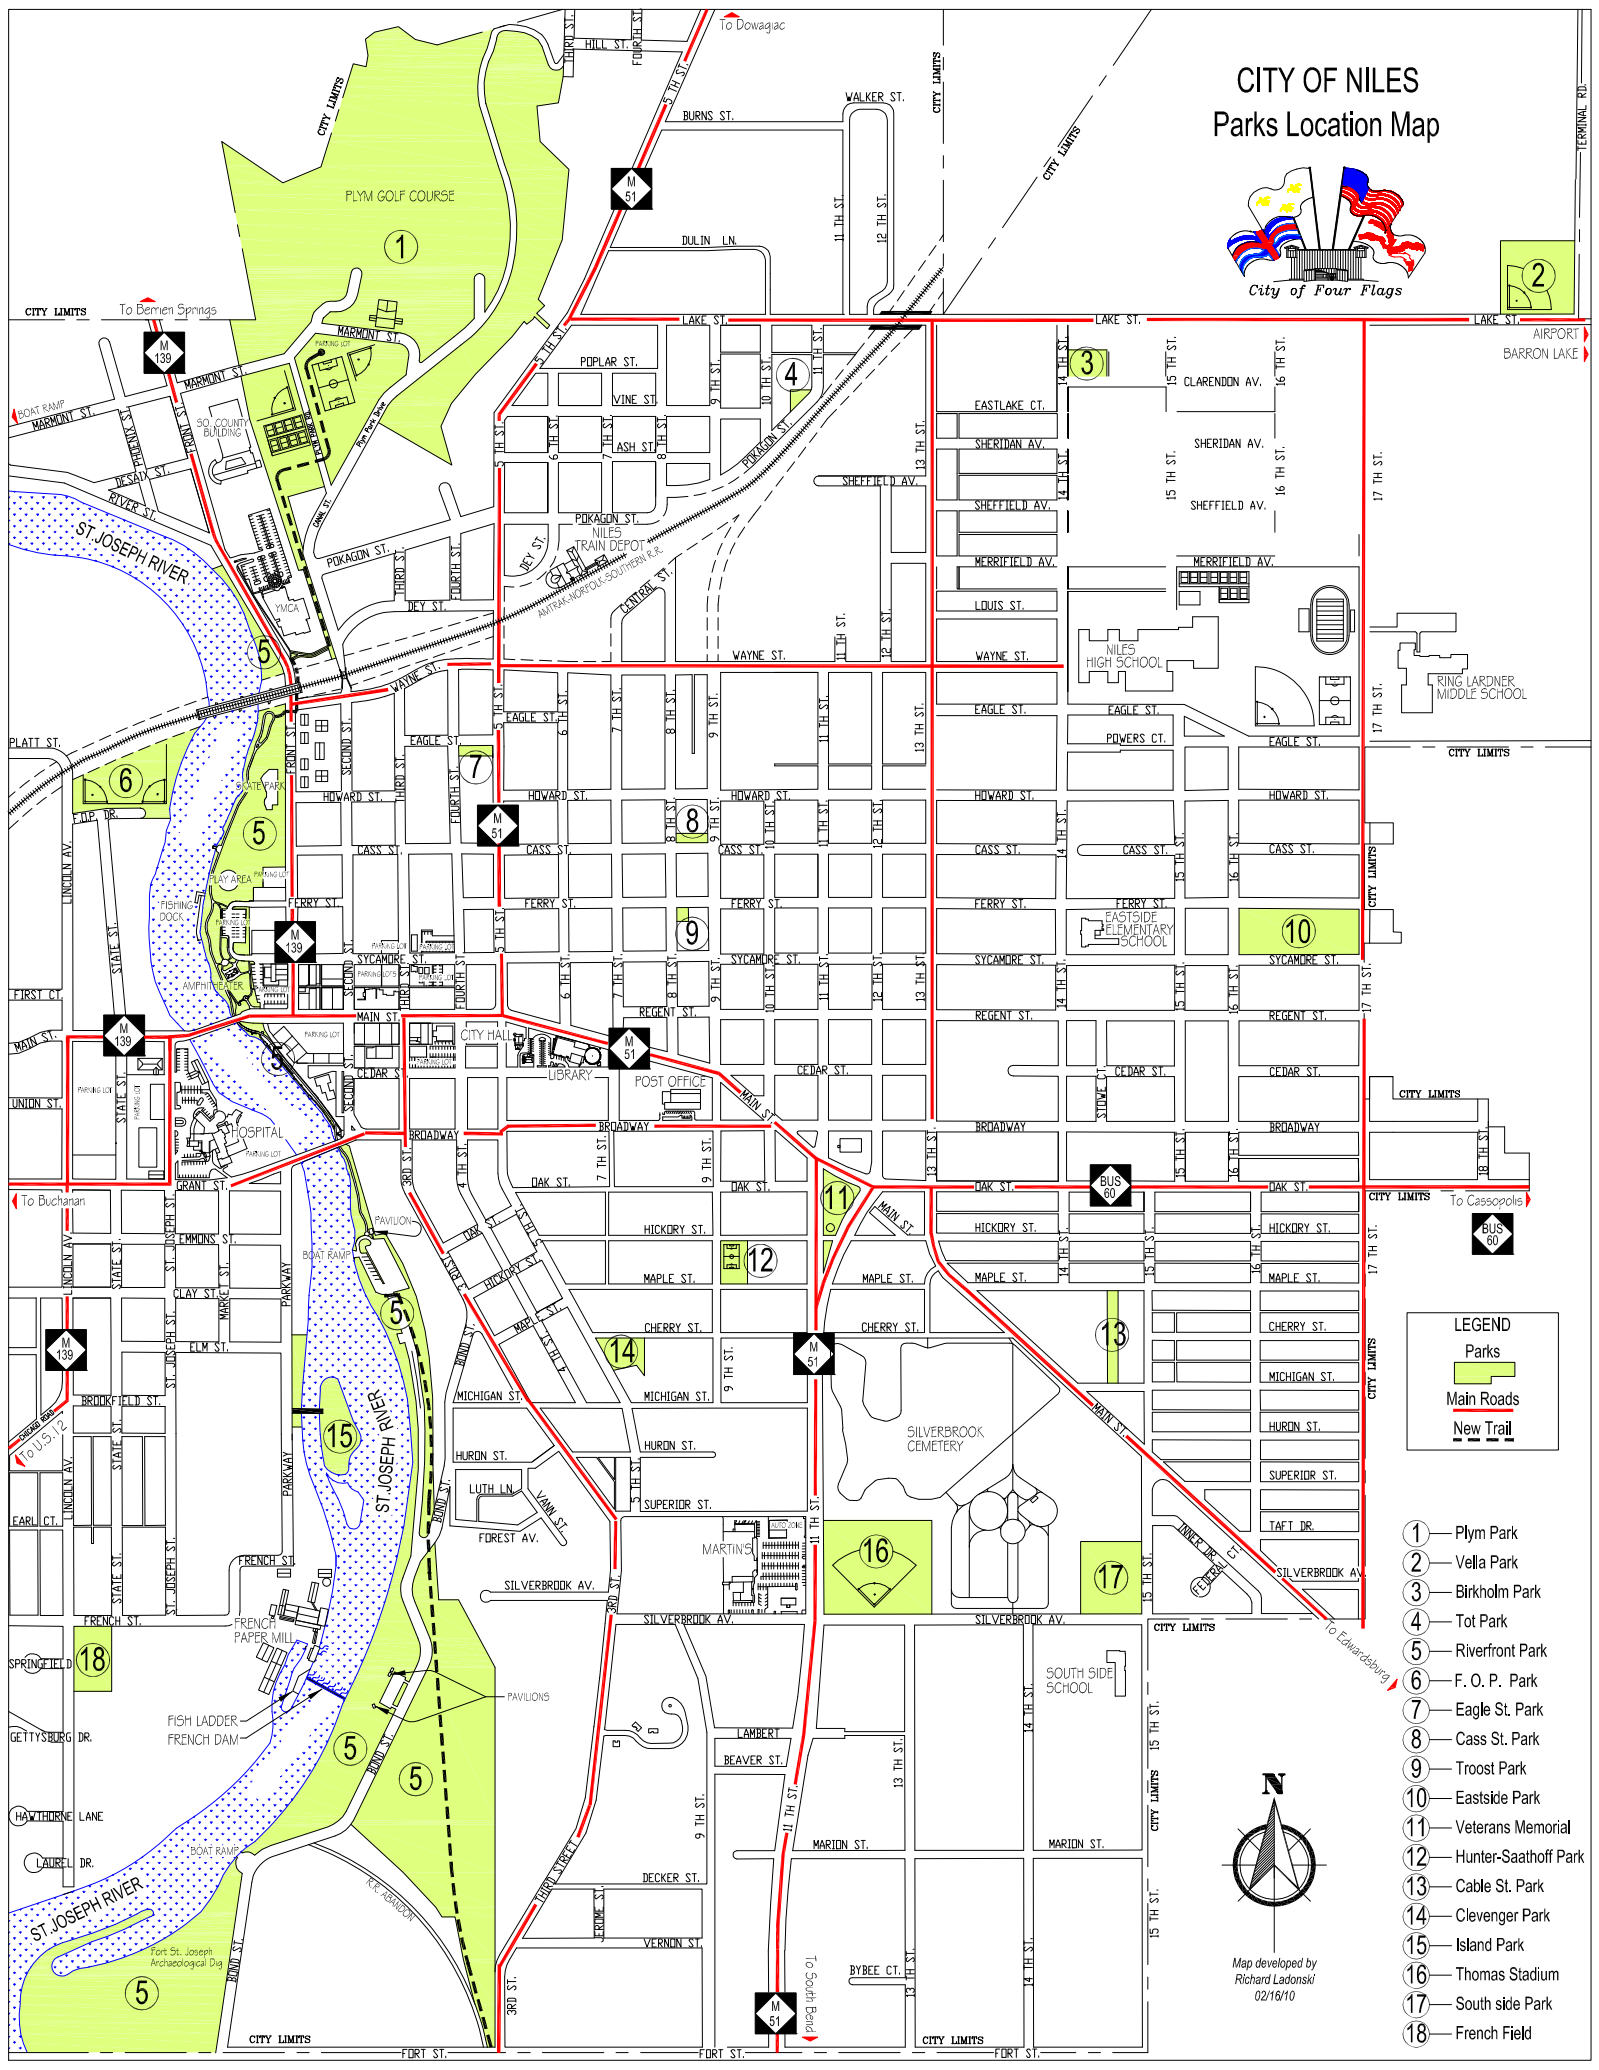

# CITY OF NILES Parks Location Map

**LEGEND**

- Parks
- Main Roads
- New Trail

- ① — Plym Park
- ② — Vella Park
- ③ — Birkholm Park
- ④ — Tot Park
- ⑤ — Riverfront Park
- ⑥ — F. O. P. Park
- ⑦ — Eagle St. Park
- ⑧ — Cass St. Park
- ⑨ — Troost Park
- ⑩ — Eastside Park
- ⑪ — Veterans Memorial
- ⑫ — Hunter-Saathoff Park
- ⑬ — Cable St. Park
- ⑭ — Clevenger Park
- ⑮ — Island Park
- ⑯ — Thomas Stadium
- ⑰ — South side Park
- ⑱ — French Field

Map developed by  
Richard Ladonski  
02/16/10