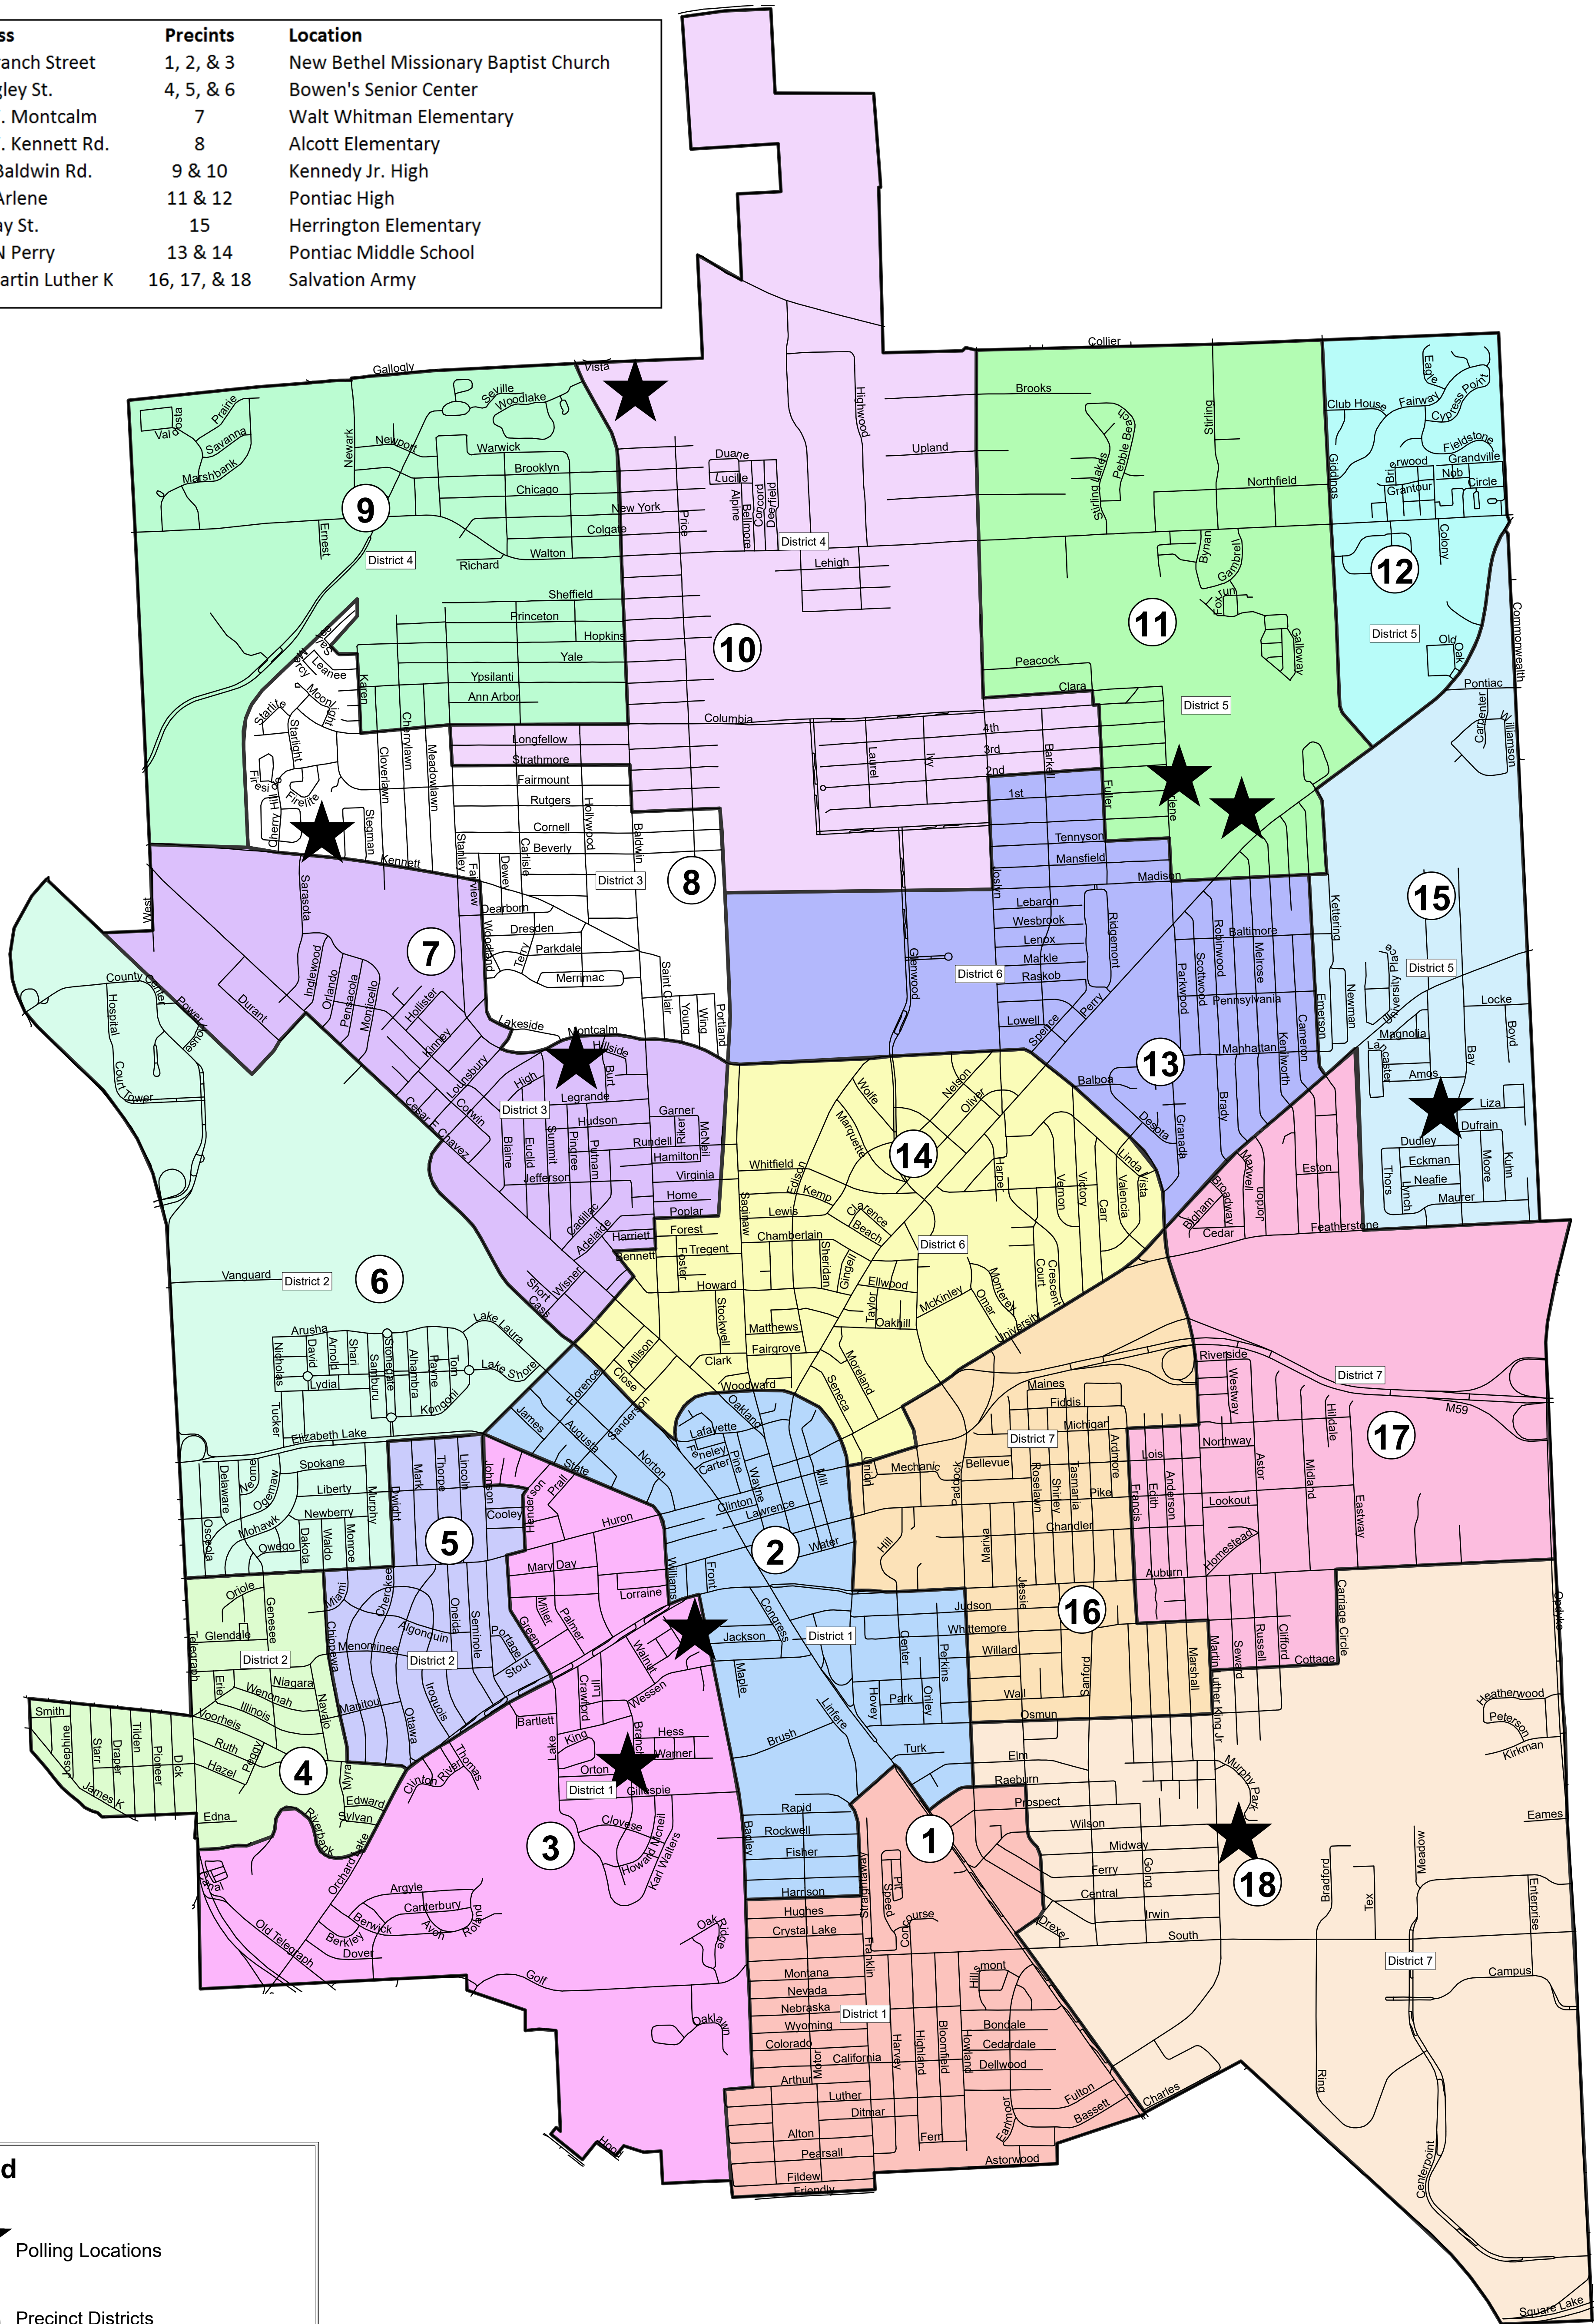

Precincts & Polling Locations

District	Address	Precints	Location
1	174 Branch Street	1, 2, & 3	New Bethel Missionary Baptist Church
2	52 Bagley St.	4, 5, & 6	Bowen's Senior Center
3	125 W. Montcalm	7	Walt Whitman Elementary
3	460 W. Kennett Rd.	8	Alcott Elementary
4	1700 Baldwin Rd.	9 & 10	Kennedy Jr. High
5	1051 Arlene	11 & 12	Pontiac High
5	541 Bay St.	15	Herrington Elementary
6	1275 N Perry	13 & 14	Pontiac Middle School
7	469 Martin Luther K	16, 17, & 18	Salvation Army

Legend

- Polling Locations
- Precinct Districts

PONTIAC, MICHIGAN

www.Pontiac.Mi.Us

1 inch = 11,674 feet

Planning & Zoning Division
 47450 Woodward Ave
 Pontiac Michigan 48342
PontiacPZD@pontiac.mi.us