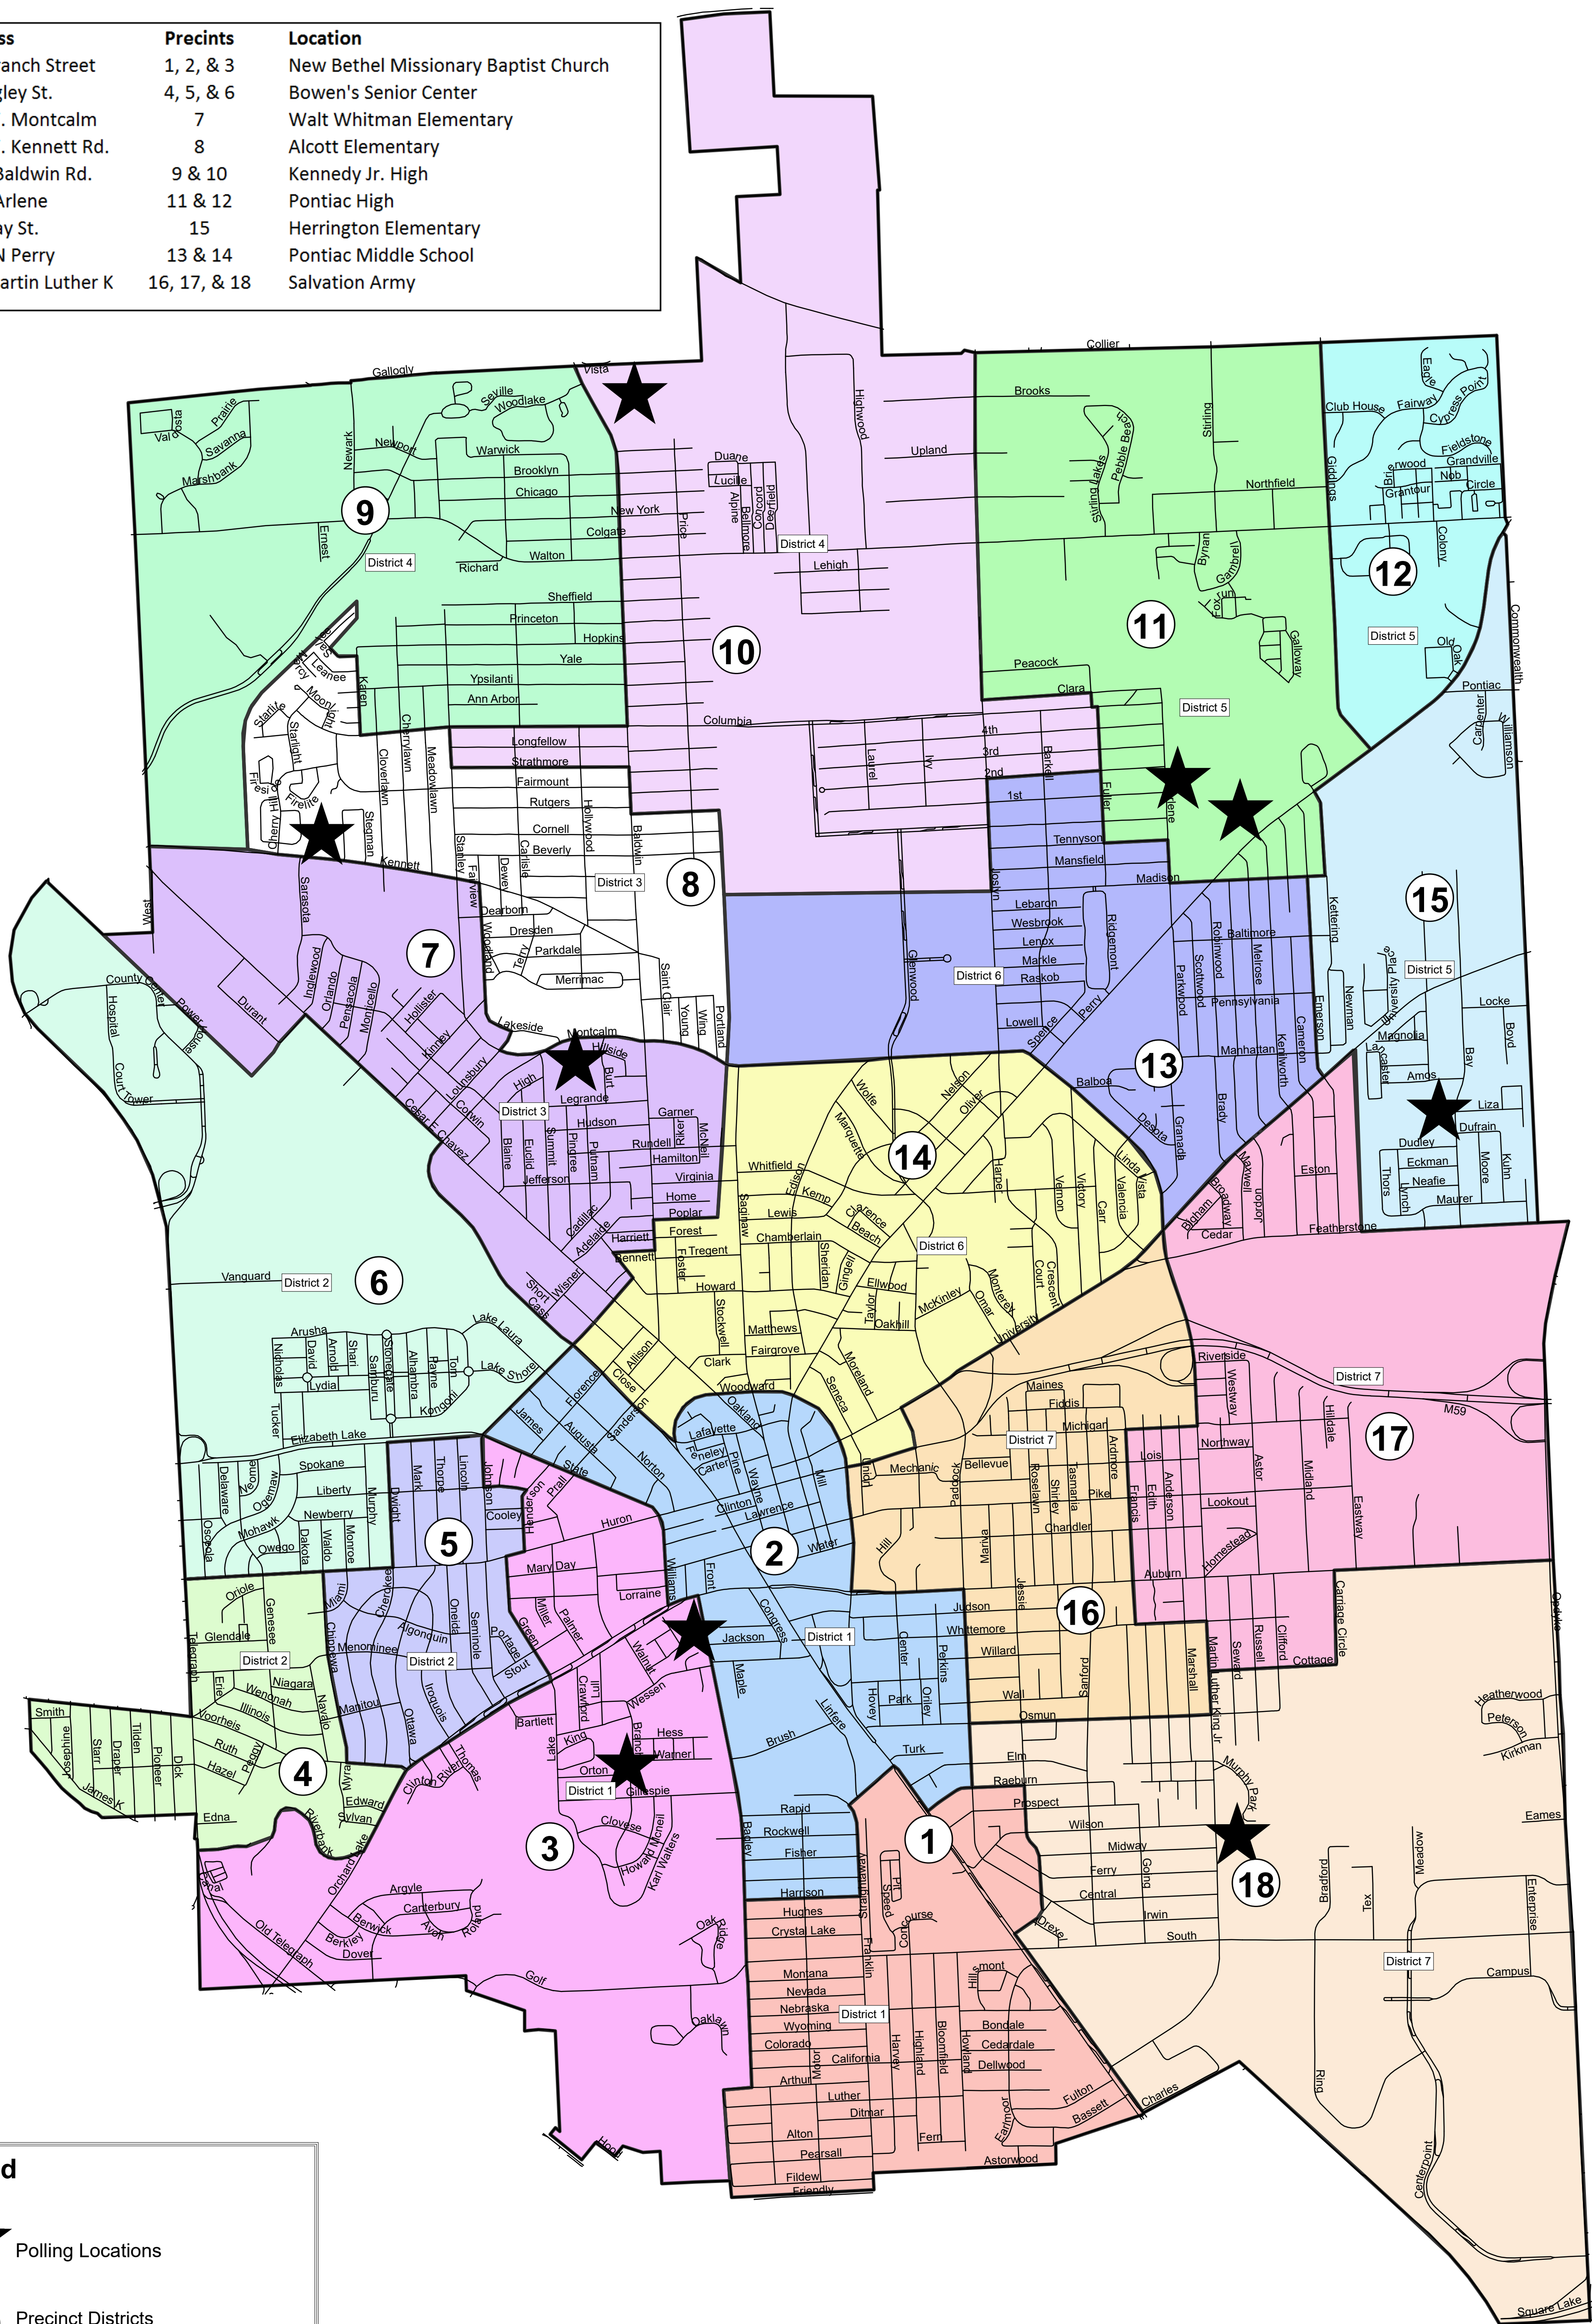

# Precincts & Polling Locations

District	Address	Precints	Location
1	174 Branch Street	1, 2, & 3	New Bethel Missionary Baptist Church
2	52 Bagley St.	4, 5, & 6	Bowen's Senior Center
3	125 W. Montcalm	7	Walt Whitman Elementary
3	460 W. Kennett Rd.	8	Alcott Elementary
4	1700 Baldwin Rd.	9 & 10	Kennedy Jr. High
5	1051 Arlene	11 & 12	Pontiac High
5	541 Bay St.	15	Herrington Elementary
6	1275 N Perry	13 & 14	Pontiac Middle School
7	469 Martin Luther K	16, 17, & 18	Salvation Army

**Legend**

- Polling Locations
- Precinct Districts

**PONTIAC, MICHIGAN**

[www.Pontiac.Mi.Us](http://www.Pontiac.Mi.Us)

1 inch = 11,674 feet

Planning & Zoning Division  
 47450 Woodward Ave  
 Pontiac Michigan 48342  
[PontiacPZD@pontiac.mi.us](mailto:PontiacPZD@pontiac.mi.us)