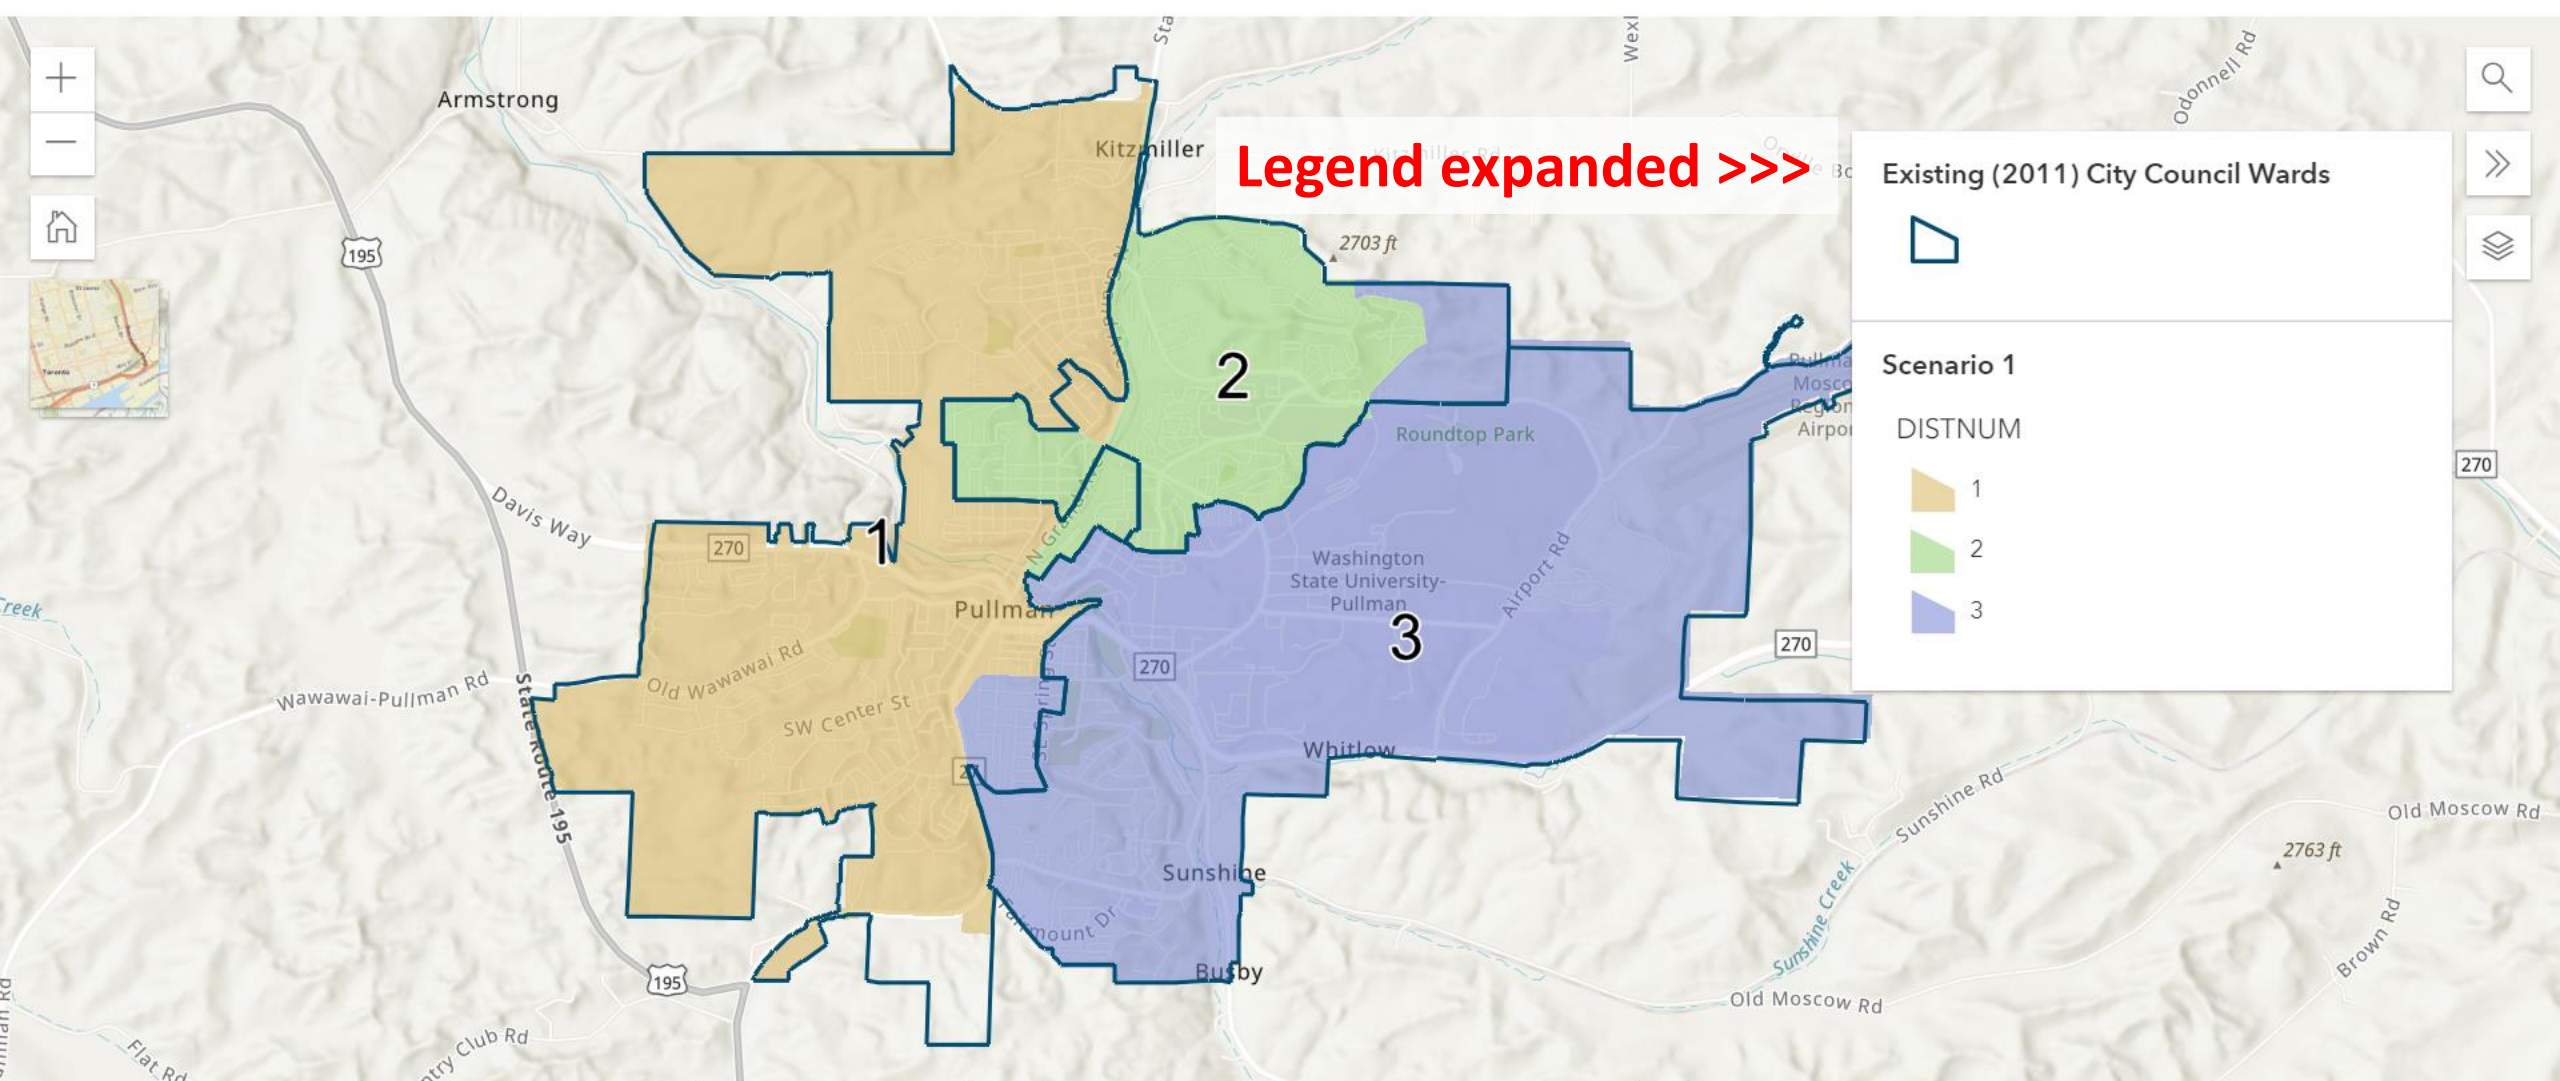

City of Pullman City Council Redistricting 2022

<<< Zoom in/out

<<< Zoom to full extent

<<< Light/dark map toggle

Search >>>
Legend >>>
Layers >>>

City of Pullman City Council Redistricting 2022

Legend expanded >>>

Existing (2011) City Council Wards

Scenario 1

DISTNUM

- 1
- 2
- 3

City of Pullman City Council Redistricting 2022

City of Pullman City Council Redistricting 2022

Click on map to open pop-up

Census Block

Census Block	530750003004012
Population Total	76

Number of layers available >>> 2 of 2

Existing (2011) City Council Wards

Census Blocks (2020)

Scenario 1

DISTNUM

- 1
- 2
- 3

Highlighted layer 2 of 2 >>>