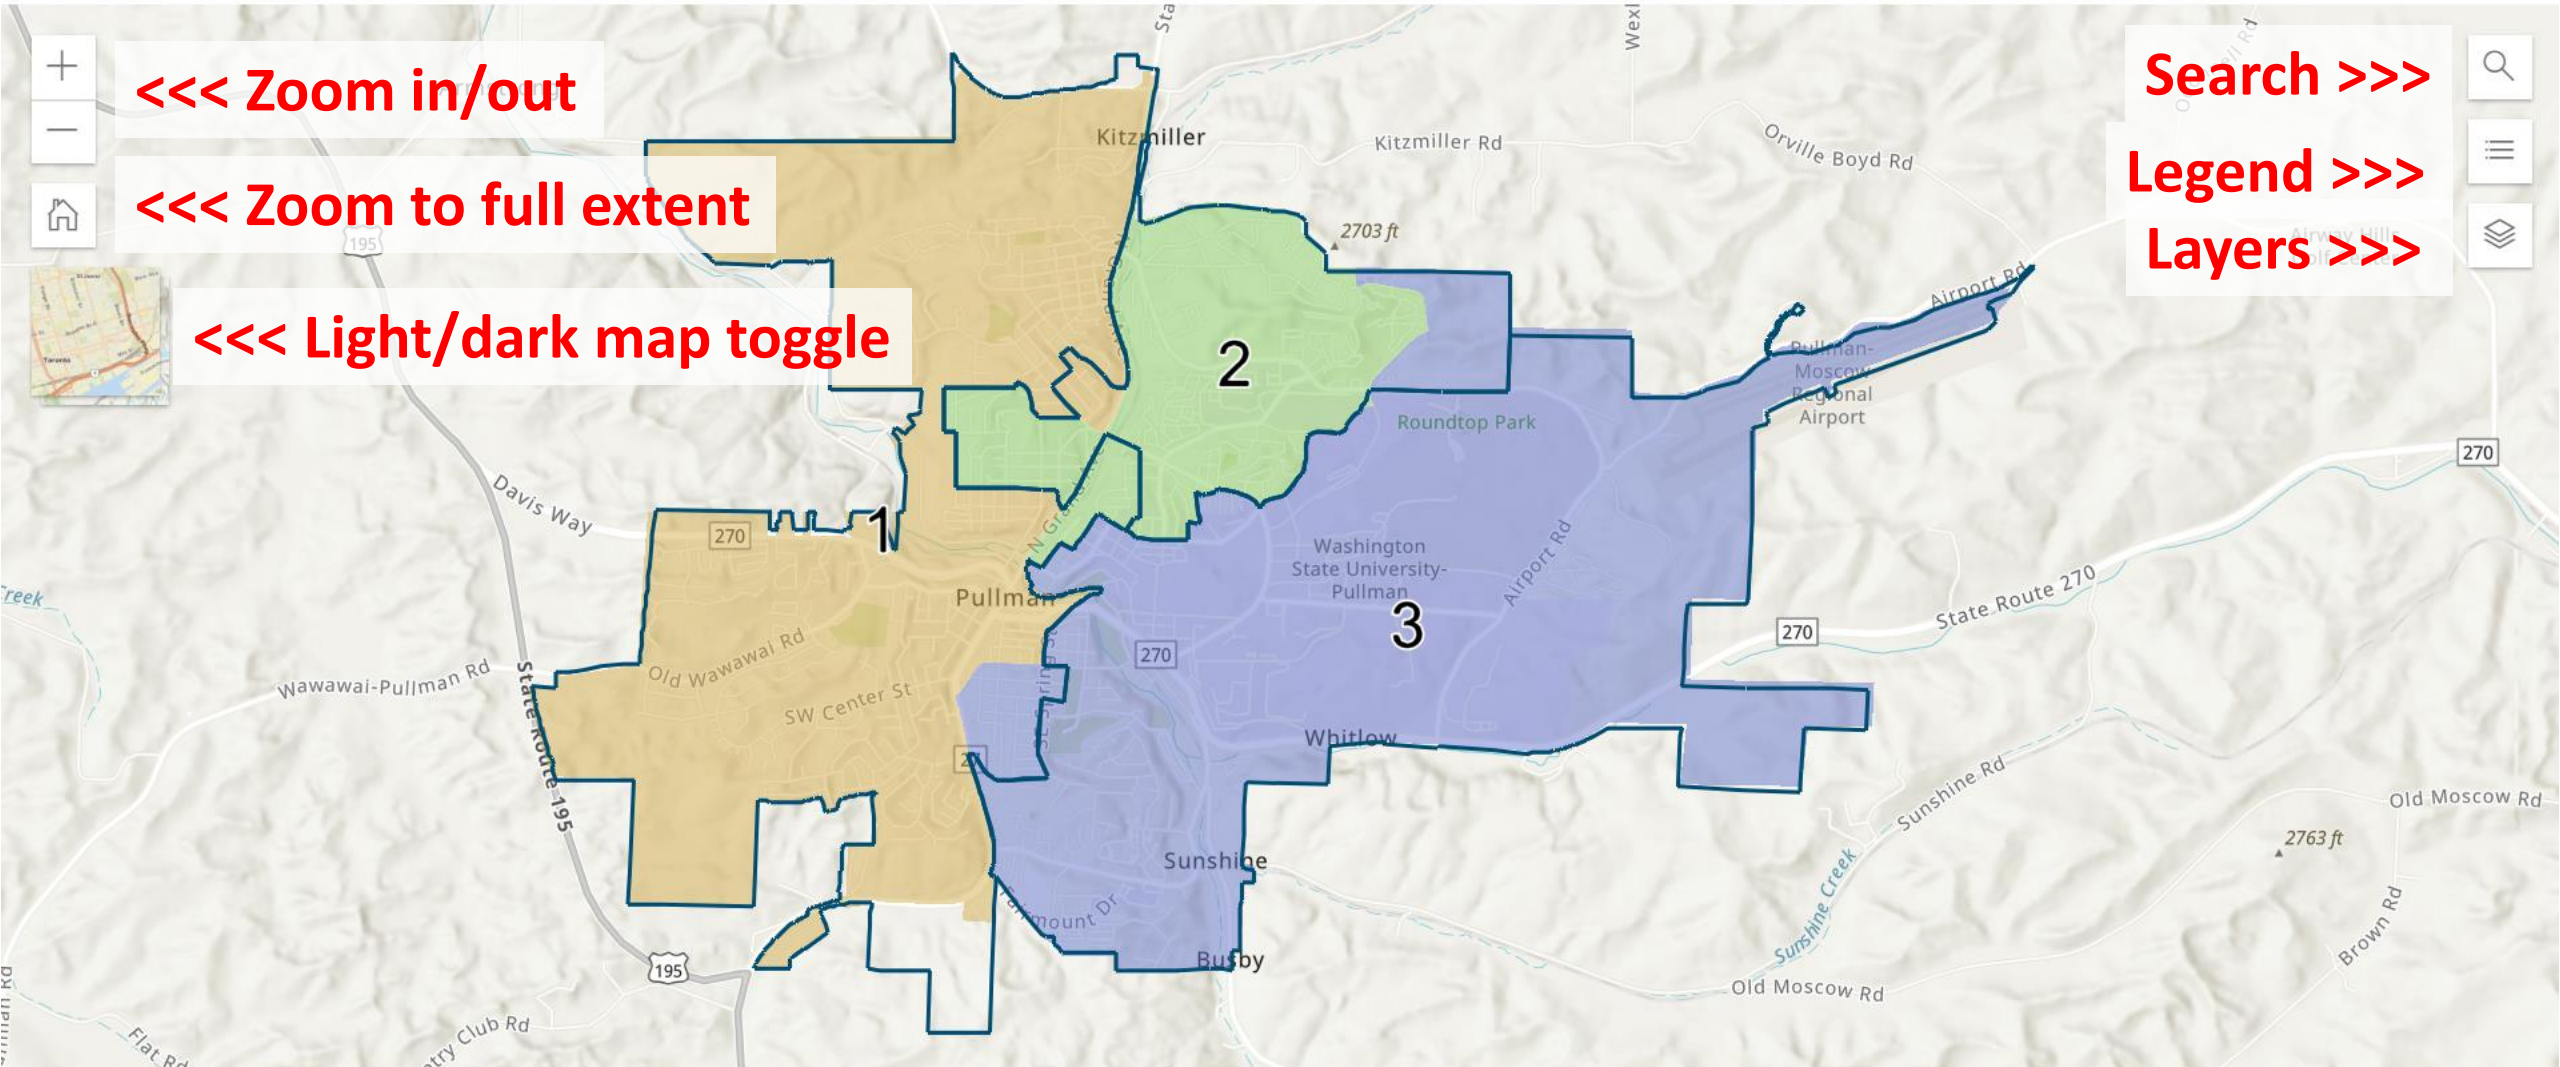

City of Pullman City Council Redistricting 2022

<<< Zoom in/out

<<< Zoom to full extent

<<< Light/dark map toggle

Search >>>
Legend >>>
Layers >>>

City of Pullman City Council Redistricting 2022

Legend expanded >>>

Existing (2011) City Council Wards

Scenario 1

DISTNUM

- 1
- 2
- 3

City of Pullman City Council Redistricting 2022

City of Pullman City Council Redistricting 2022

Click on map to open pop-up

Census Block

Census Block	530750003004012
Population Total	76

Number of layers available >>> 2 of 2

Existing (2011) City Council Wards

Census Blocks (2020)

Scenario 1

DISTNUM

- 1
- 2
- 3

Highlighted layer 2 of 2 >>>