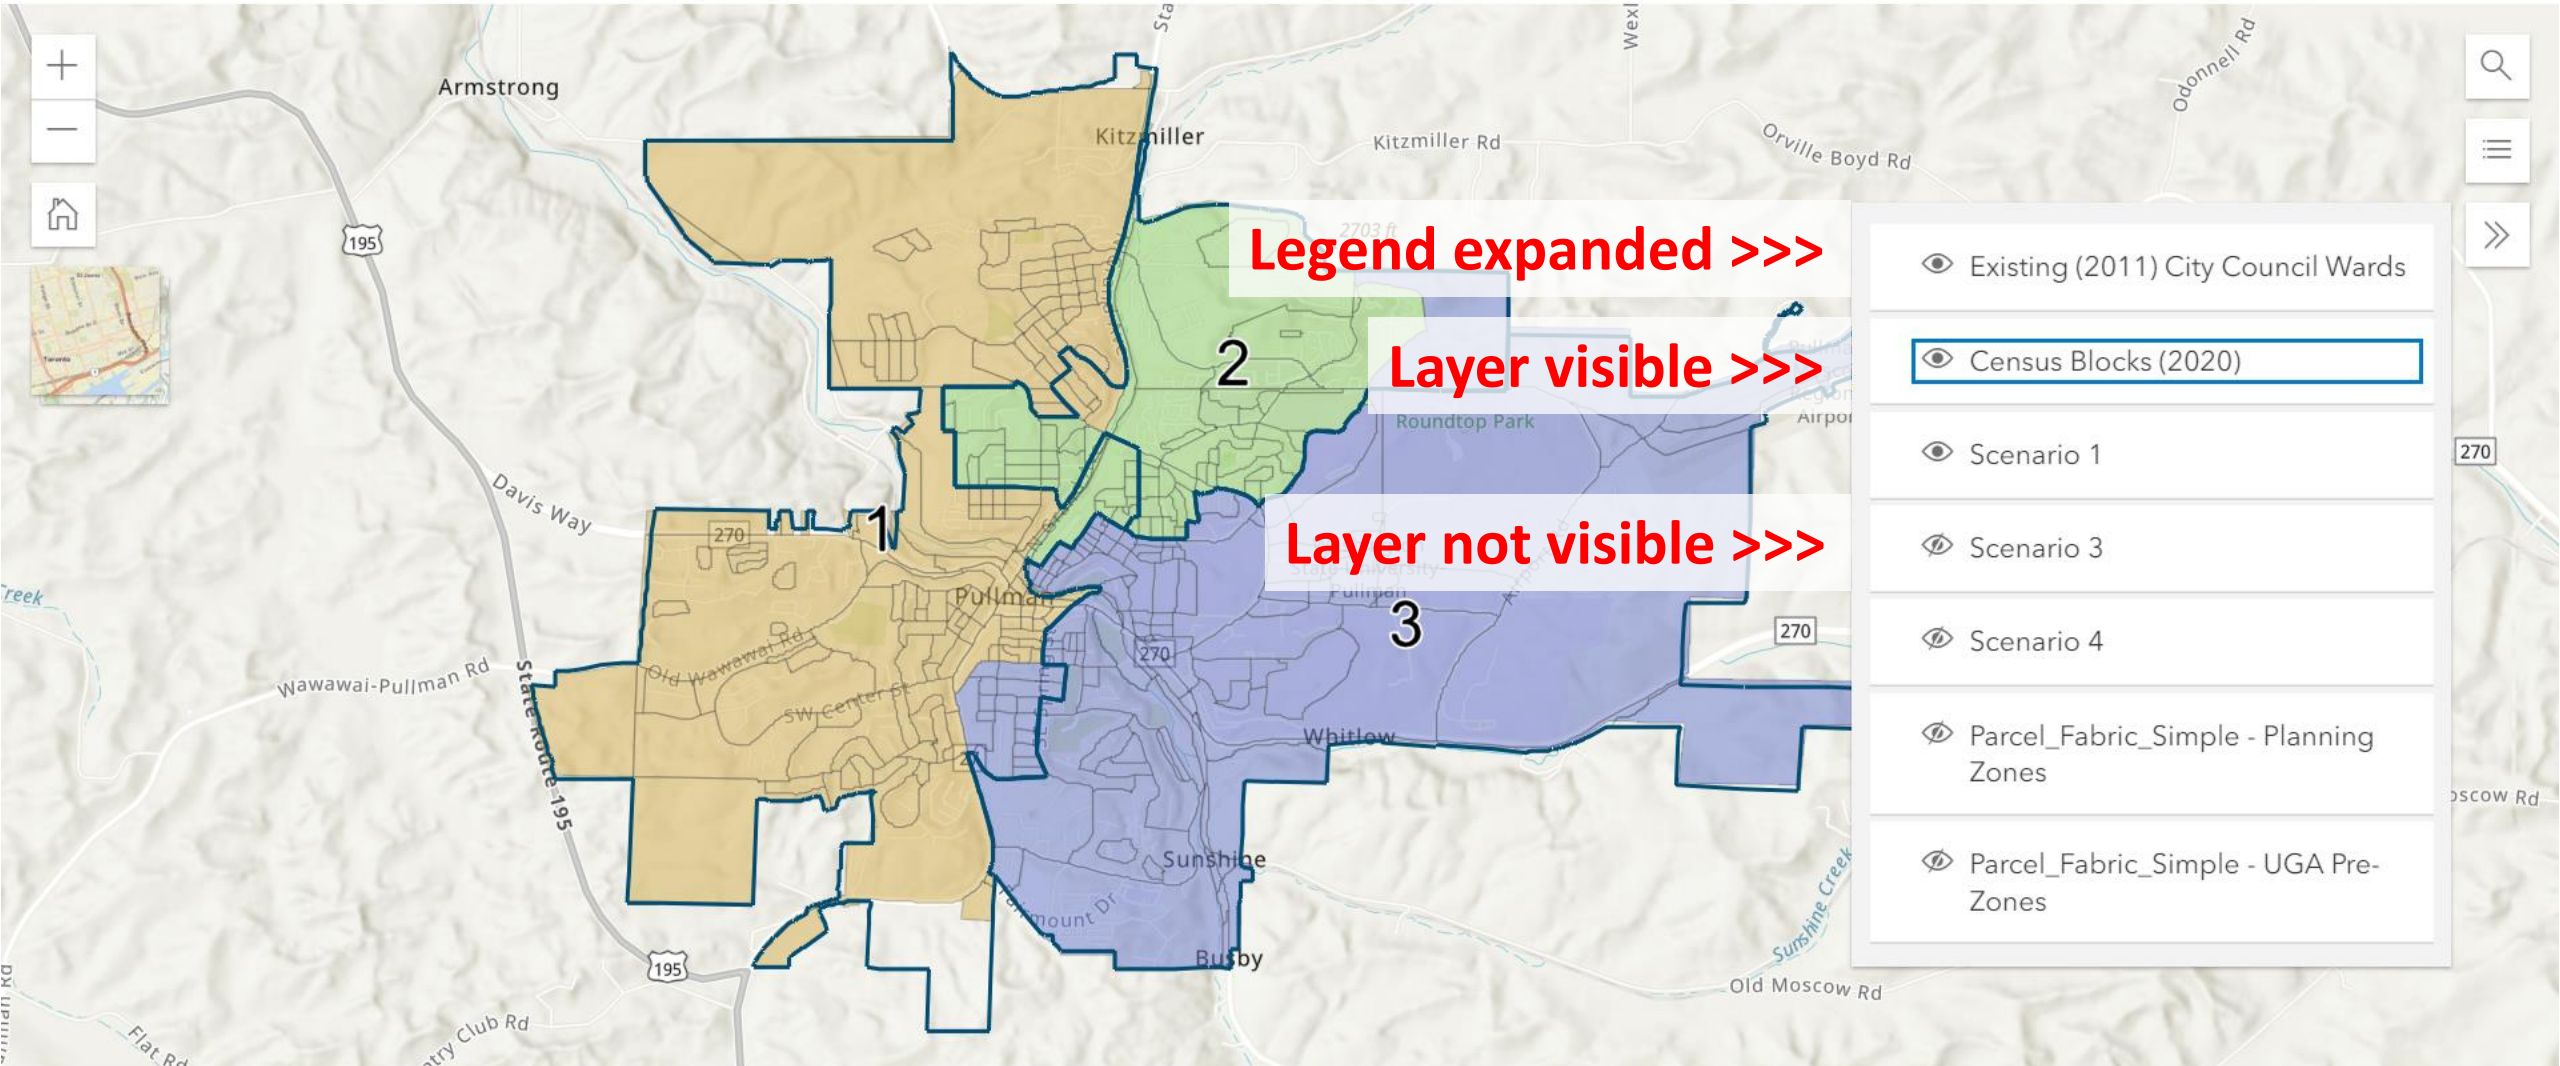

City of Pullman City Council Redistricting 2022

<<< Zoom in/out

<<< Zoom to full extent

<<< Light/dark map toggle

Search >>>
Legend >>>
Layers >>>

City of Pullman City Council Redistricting 2022

Legend expanded >>>

Existing (2011) City Council Wards

Scenario 1

DISTNUM

- 1
- 2
- 3

City of Pullman City Council Redistricting 2022

City of Pullman City Council Redistricting 2022

Click on map to open pop-up

Census Block

Census Block	530750003004012
Population Total	76

Number of layers available >>> 2 of 2

Existing (2011) City Council Wards

Census Blocks (2020)

Scenario 1

DISTNUM

- 1
- 2
- 3

Highlighted layer 2 of 2 >>>