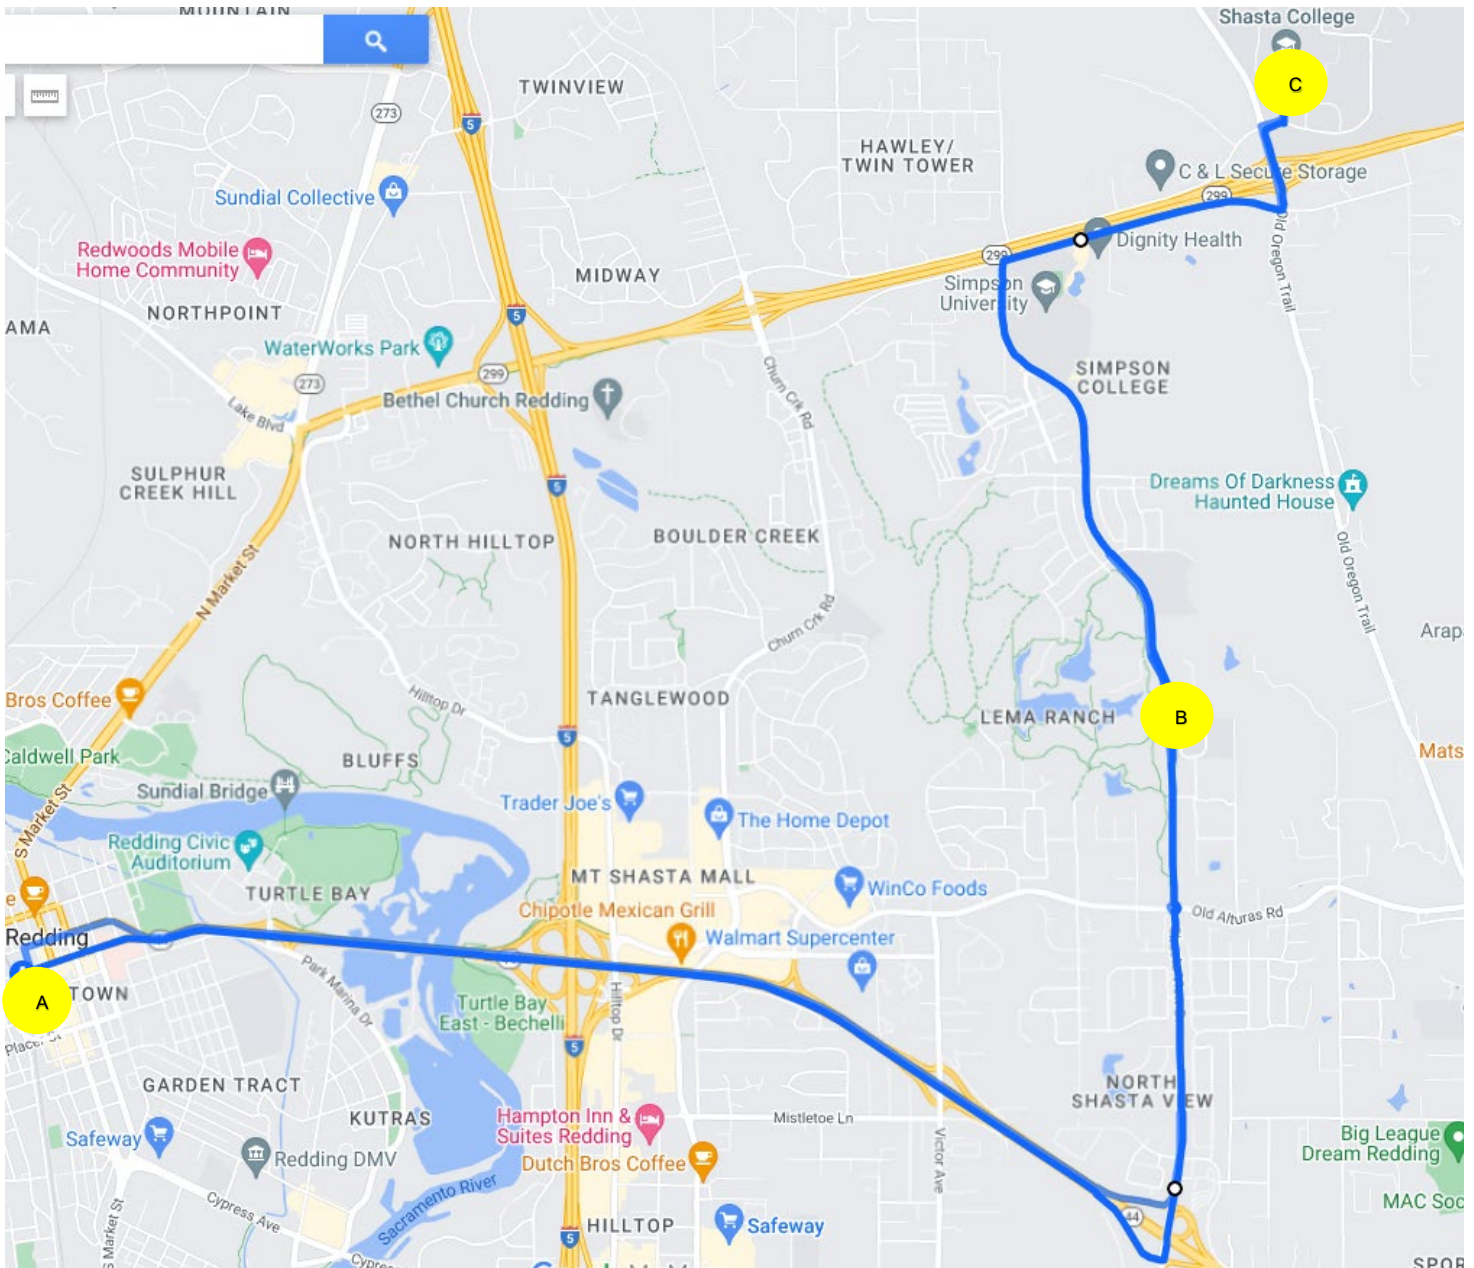

# ROUTE 17 SCHEDULE

Revised October 2, 2023

Route 17 - Shasta View/Shasta College						Route 17 - Shasta View/Shasta College					
Eastbound to Shasta College						Westbound to Downtown Passenger Terminal					
Effective November 6, 2023						Effective November 6, 2023					
Downtown Passenger Terminal	Shasta View/Tarmac	Shasta View/ Inspiration (Redding School of the Arts)	Shasta View/ Hemingway (Shasta View Academy)	Shasta View/ Simpson (Phoenix Academy & Simpson University)	Shasta College	Shasta College	Shasta View/ Simpson (Phoenix Academy & Simpson University)	Shasta View/ Hemingway (Across from Shasta View Academy)	Shasta View/ Inspiration (Across from Redding School of the Arts)	Shasta View/ Tarmac	Downtown Passenger Terminal
<b>A</b>		<b>B</b>			<b>C</b>	<b>C</b>			<b>B</b>		<b>A</b>
7:25	7:37	7:40	7:42	7:44	7:52	7:52	8:00	8:02	8:04	8:07	8:14
10:25	10:37	10:40	10:42	10:44	10:52	10:52	11:00	11:02	11:04	11:07	11:14
<b>1:25</b>	<b>1:37</b>	<b>1:40</b>	<b>1:42</b>	<b>1:44</b>	<b>1:52</b>	<b>1:52</b>	<b>2:00</b>	<b>2:02</b>	<b>2:04</b>	<b>2:07</b>	<b>2:14</b>
<b>3:25</b>	<b>3:37</b>	<b>3:40</b>	<b>3:42</b>	<b>3:44</b>	<b>3:52</b>	<b>3:52</b>	<b>4:00</b>	<b>4:02</b>	<b>4:04</b>	<b>4:07</b>	<b>4:14</b>

### Timed Stops

Bus will not depart before the times listed for the timed stops (indicated above). All other times are estimated departures, unless noted. Please arrive early.

Plan your transit trip on [RABARide.com](http://RABARide.com) or call (530) 241-2877, TDD/TTY: 711

# ROUTE 17 MAP

Revised October 2, 2023

Visit [www.shastacconnect.org](http://www.shastacconnect.org) or call (530) 226-3075 for service on Sunday between 6:30 a.m. and 7:30 p.m. to all destinations served by Routes 15 and 18.