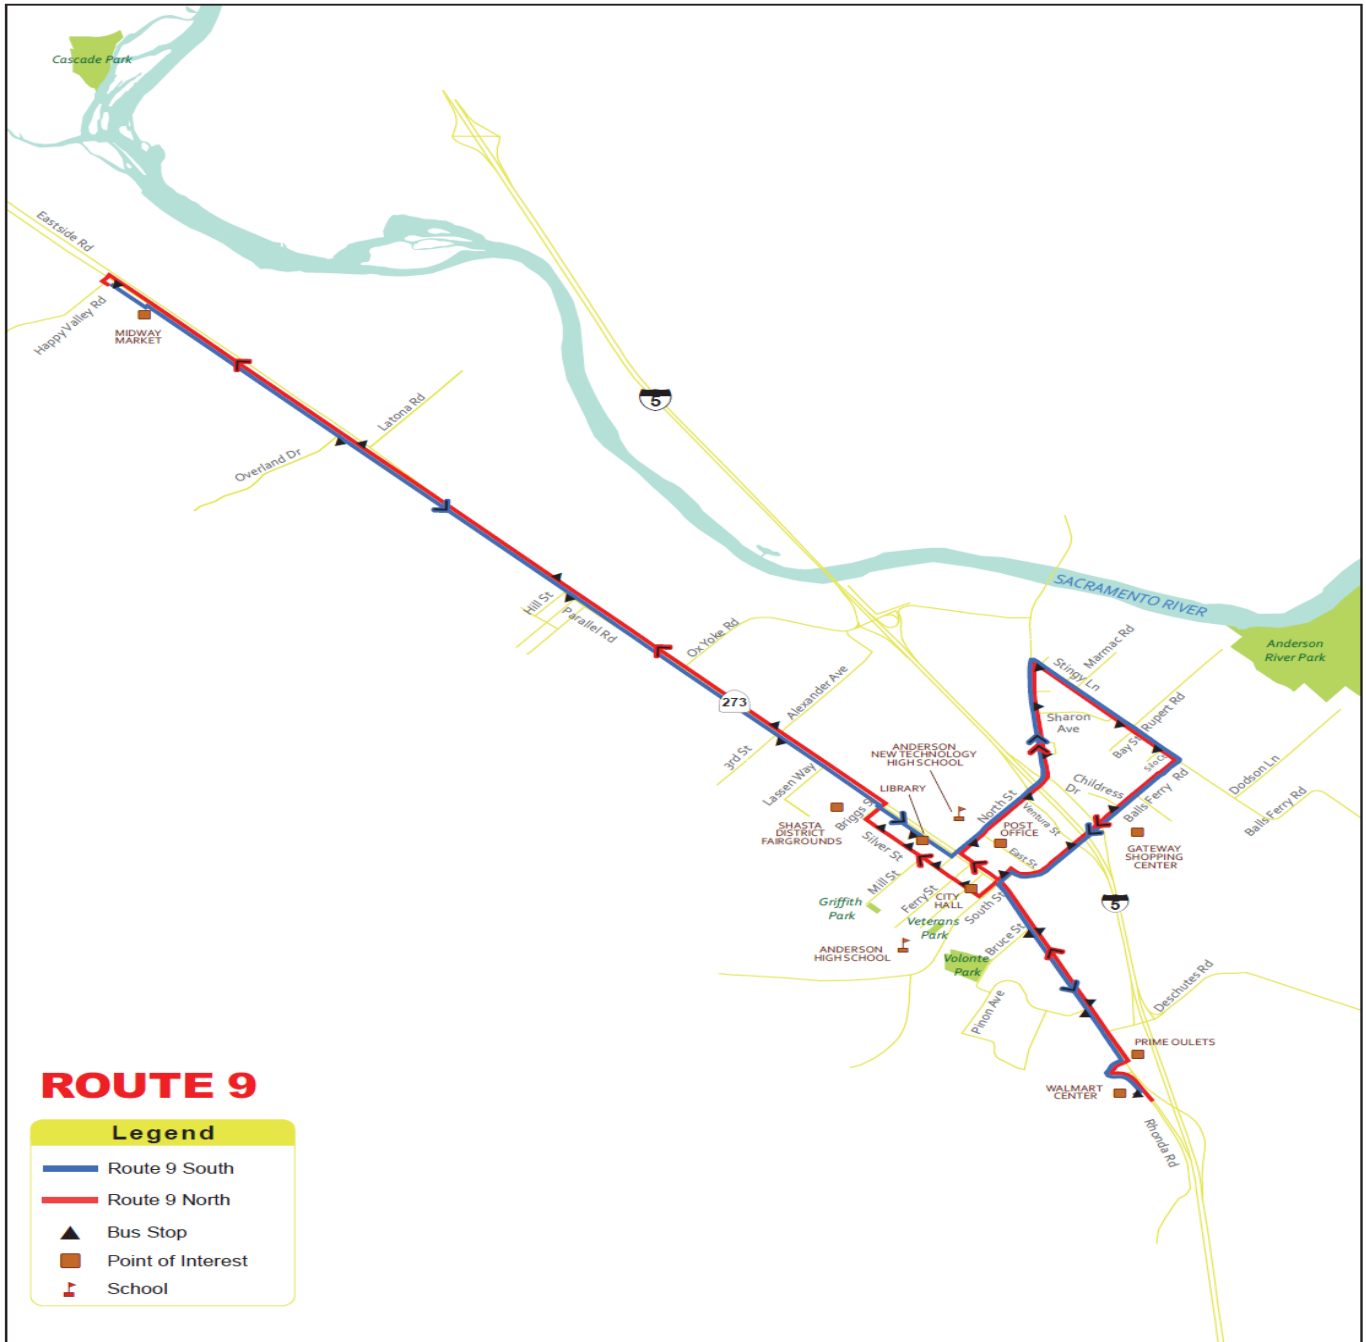

RABA ROUTE 9 MAP

ON SUNDAYS, GET
FREE RIDES

TO SCHEDULE A RIDE: Download the app or call 530-226-3075
FREE RIDES ON SUNDAYS

TO SHOP, SOCIALIZE, DINE, WORSHIP, WORK, OR PLAY.

SHASTA CONNECT

OPERATED BY Dignity Health

Powered by **via**

Visit www.shastaconnect.org or call (530) 226-3075 for service on Sunday between 6:30 a.m. and 7:30 p.m. to all destinations served by Route 9.