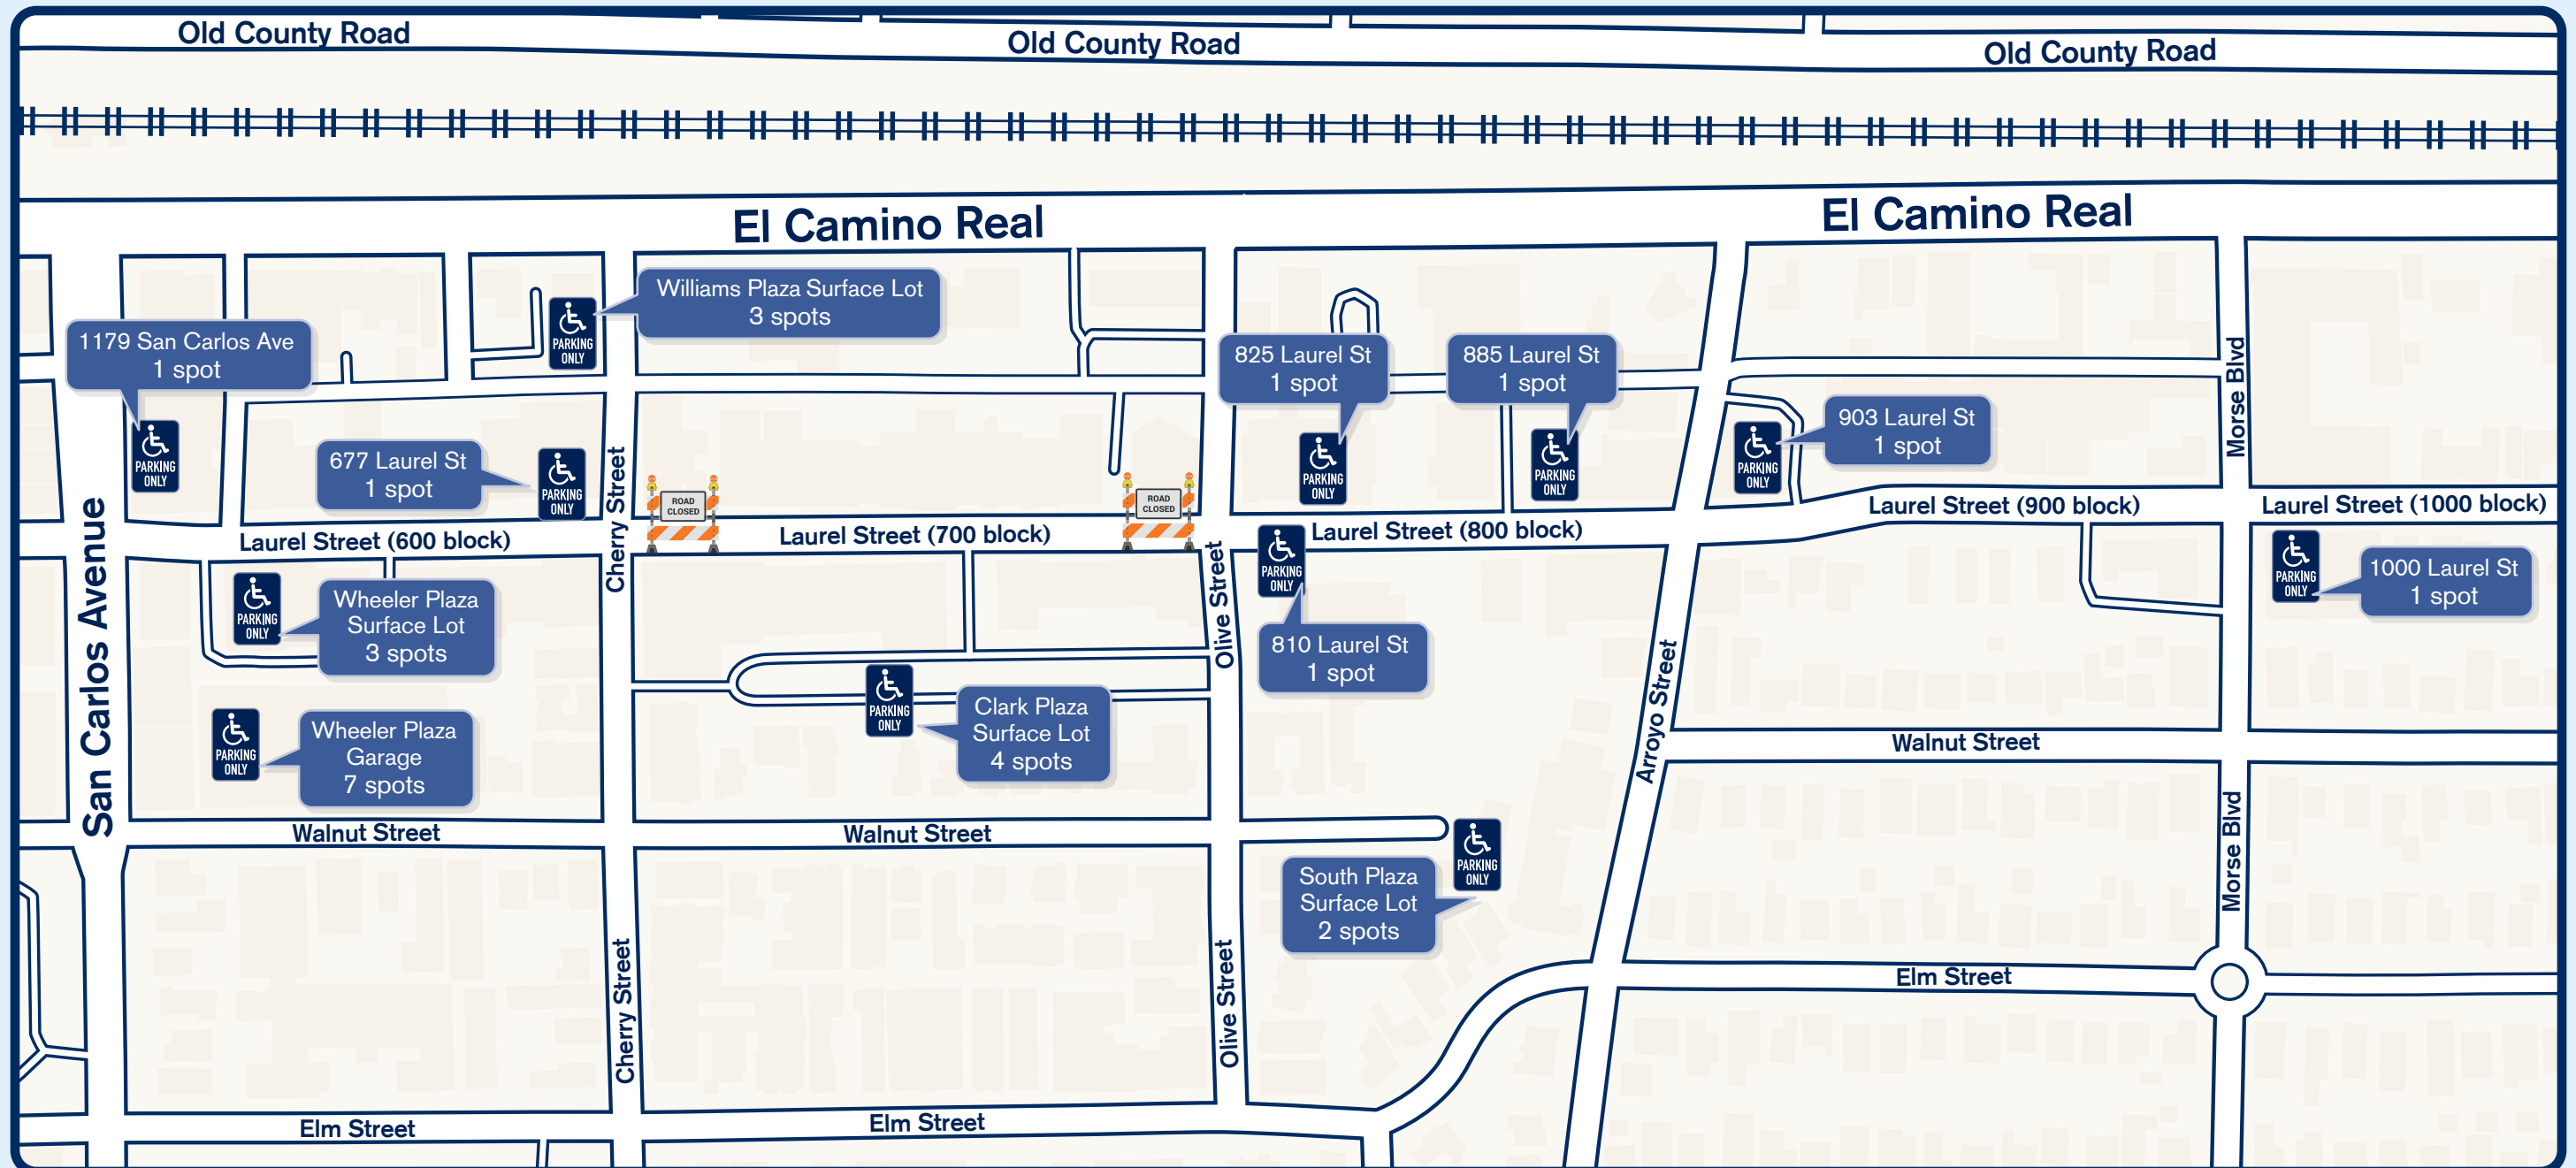

Accessible Parking Locations during Laurel Street Closure

Total Number of Spaces: 26