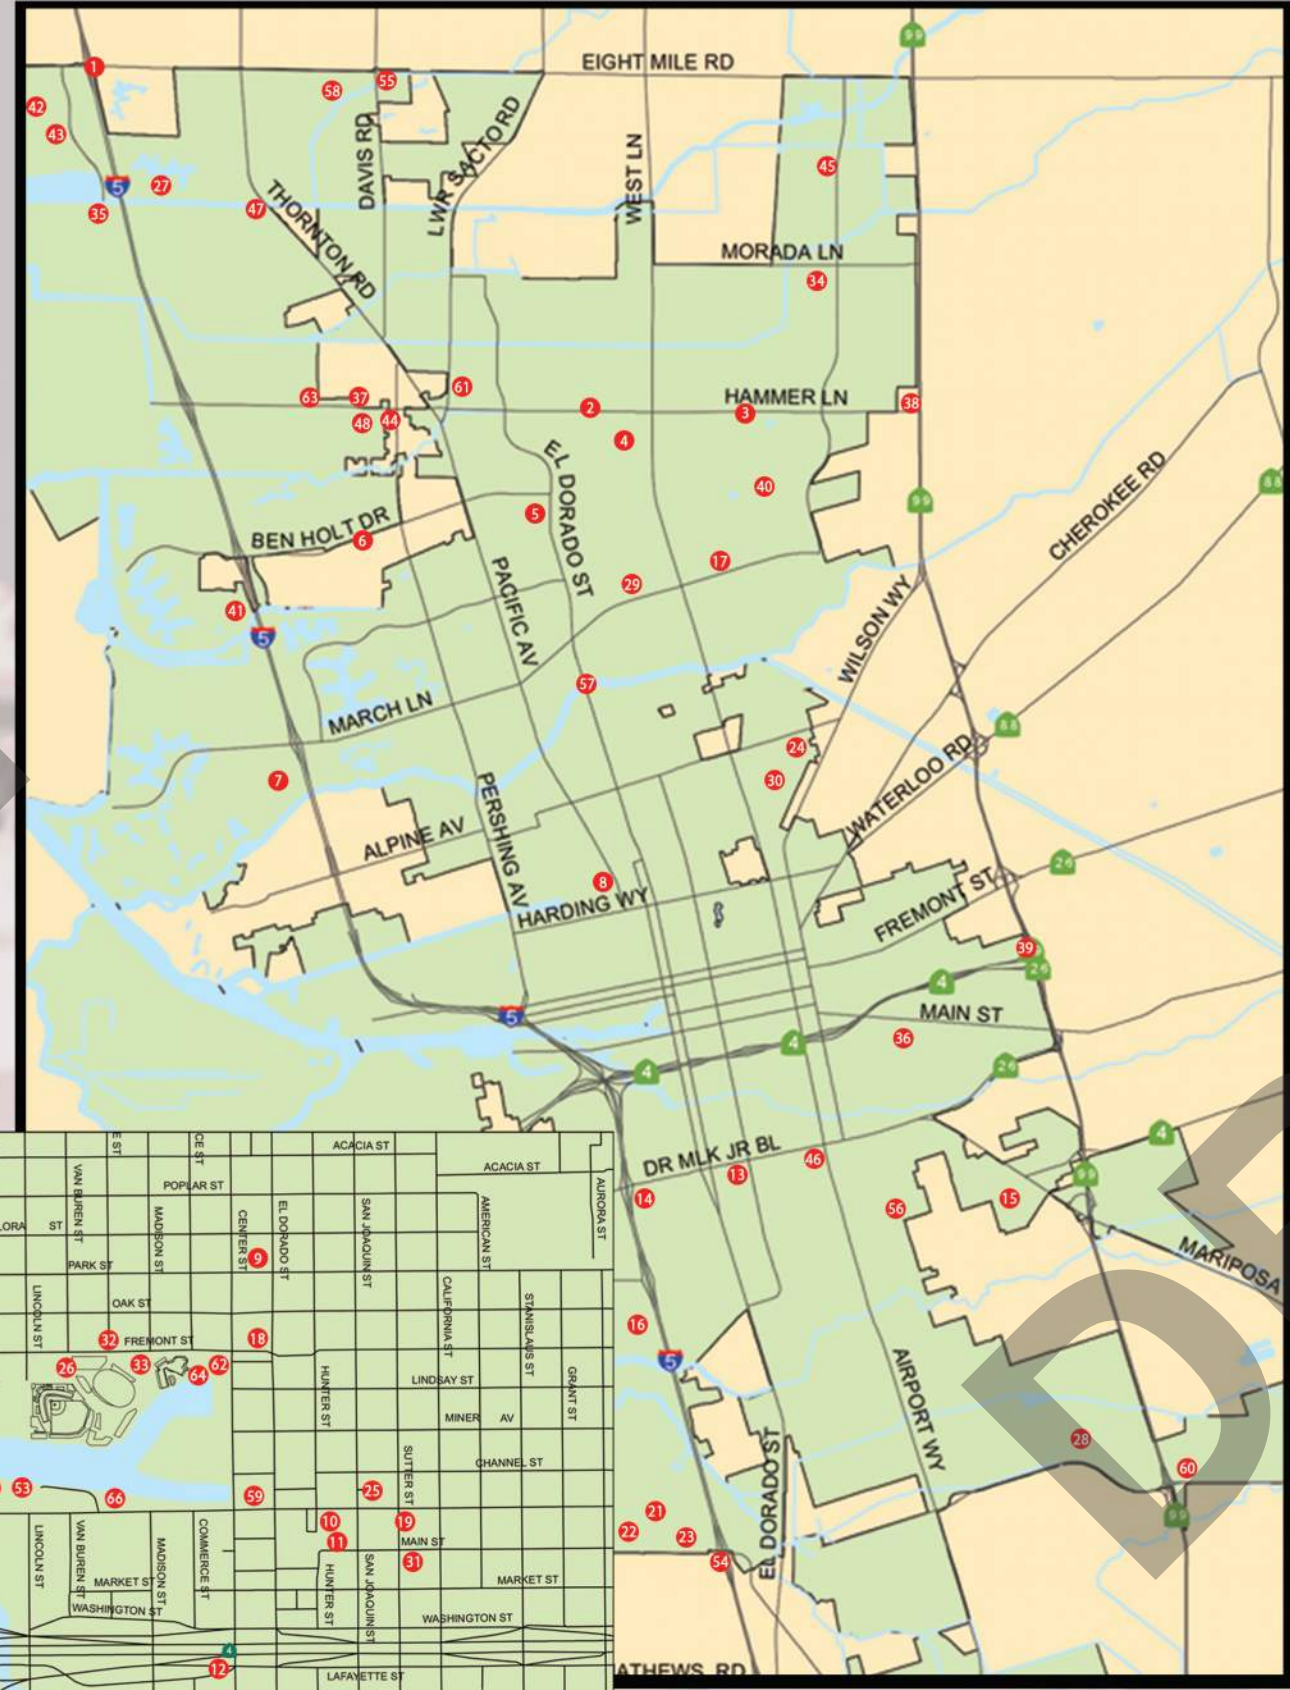

1. Undercrossing Walls
Lua Foster
2. Pedestrian Walkways
de Stafano
3. Pedestrian Walkways
de Stafano
4. Tile Mural
Belick and Osborne
5. Kinetic Sculptures
Tedrick
6. Park Pergola
Tyler
7. Pump Station Mural
Wowhaus
8. Street Furniture
de Boer and Cooperman
9. Teen Center Sign
Ellison
10. Tree Grates/Guards
Runion
11. Hope Theater - Floor Mosaic
Siebrand
12. FD Training Tower Murals
Cooperman
13. Street Grates/Median
Rogers
14. Steel Sculptures
Rogers
15. Angelou Library Sculpture
Runion
16. Play Lot Pathway/Sundial
Snyder
17. Soundwall Patterns
unknown
18. MLK Plaza Sculpture
Arrieta Eskarzaga
19. Downtown Maint. Hole Covers
Toberes
20. Gleason Park Beacon
Poething and Laczko
21. Weston Ranch Bike Pathway
de Boer
22. Smith Park Tables/Benches
Runion
23. Long Park Signage Water Tower
de Stefano Ruiz
24. Sidewalk Butterflies
Hay
25. Ed Coy Garage Column Art
Griggs
26. Event Garage Artwork
Huether
27. Garrigan Park Walkway
Delgado
28. Shropshire Park Sculpture
Held
29. Underpass Retaining Wall
Berry
30. Pump Station Fence/Soundwall
Canevari
31. Street Pavement Artwork
Snyder
32. Retaining Wall Design
Canevari
33. Events Center Sculpture
Donahue
34. Equinoa Park Shade Structure
Vicki Jo Sowell
35. Bridge Railing
Riegel
36. Water Spray Park Sculptures
Natsoulas
37. Small Retaining Wall
Carlos
38. Sculptures
Canevari
39. Sculpture
Clapper
40. Mural Panels
Josephson
41. Dog Collar Sculpture
Scarpa
42. Dinagyang Festival Marks
Kinkel
43. Rainforest Arch
Runion
44. Fence Panels
Tolman
45. Quilted Wall Hanging
Fairbrook
46. Sculpture
White Stoller
47. Vessels Sculpture
Clapper
48. Sculpture
Chabre
49. Joan Darrah Promenade
Snyder
50. Joan Darrah Promenade
Clapper
51. Joan Darrah Promenade
Powell
52. Joan Darrah Promenade
White
53. Joan Darrah Promenade
Carlos
54. Underpass Treatments
Weitzman
55. Overpass & Bridge Replacement
Scuri
56. Entryway Plaza
Washington
57. Treasure Ships
Cooper
58. Bridge Enhancements Building
Powell
59. Sculpture
unknown
60. Retaining Walls
Nagasawa
61. Pump Station Mural
Wowhaus
62. Kinetic Sculptures
Moto Ohtake
63. The Great Combine
Wayne Chabre
64. Memorial to Mexican Braceros
Arrieta-Eskarzaga
65. Kinetic Sculptures
Mark White
66. Sloughfish Series
Wayne Chabre