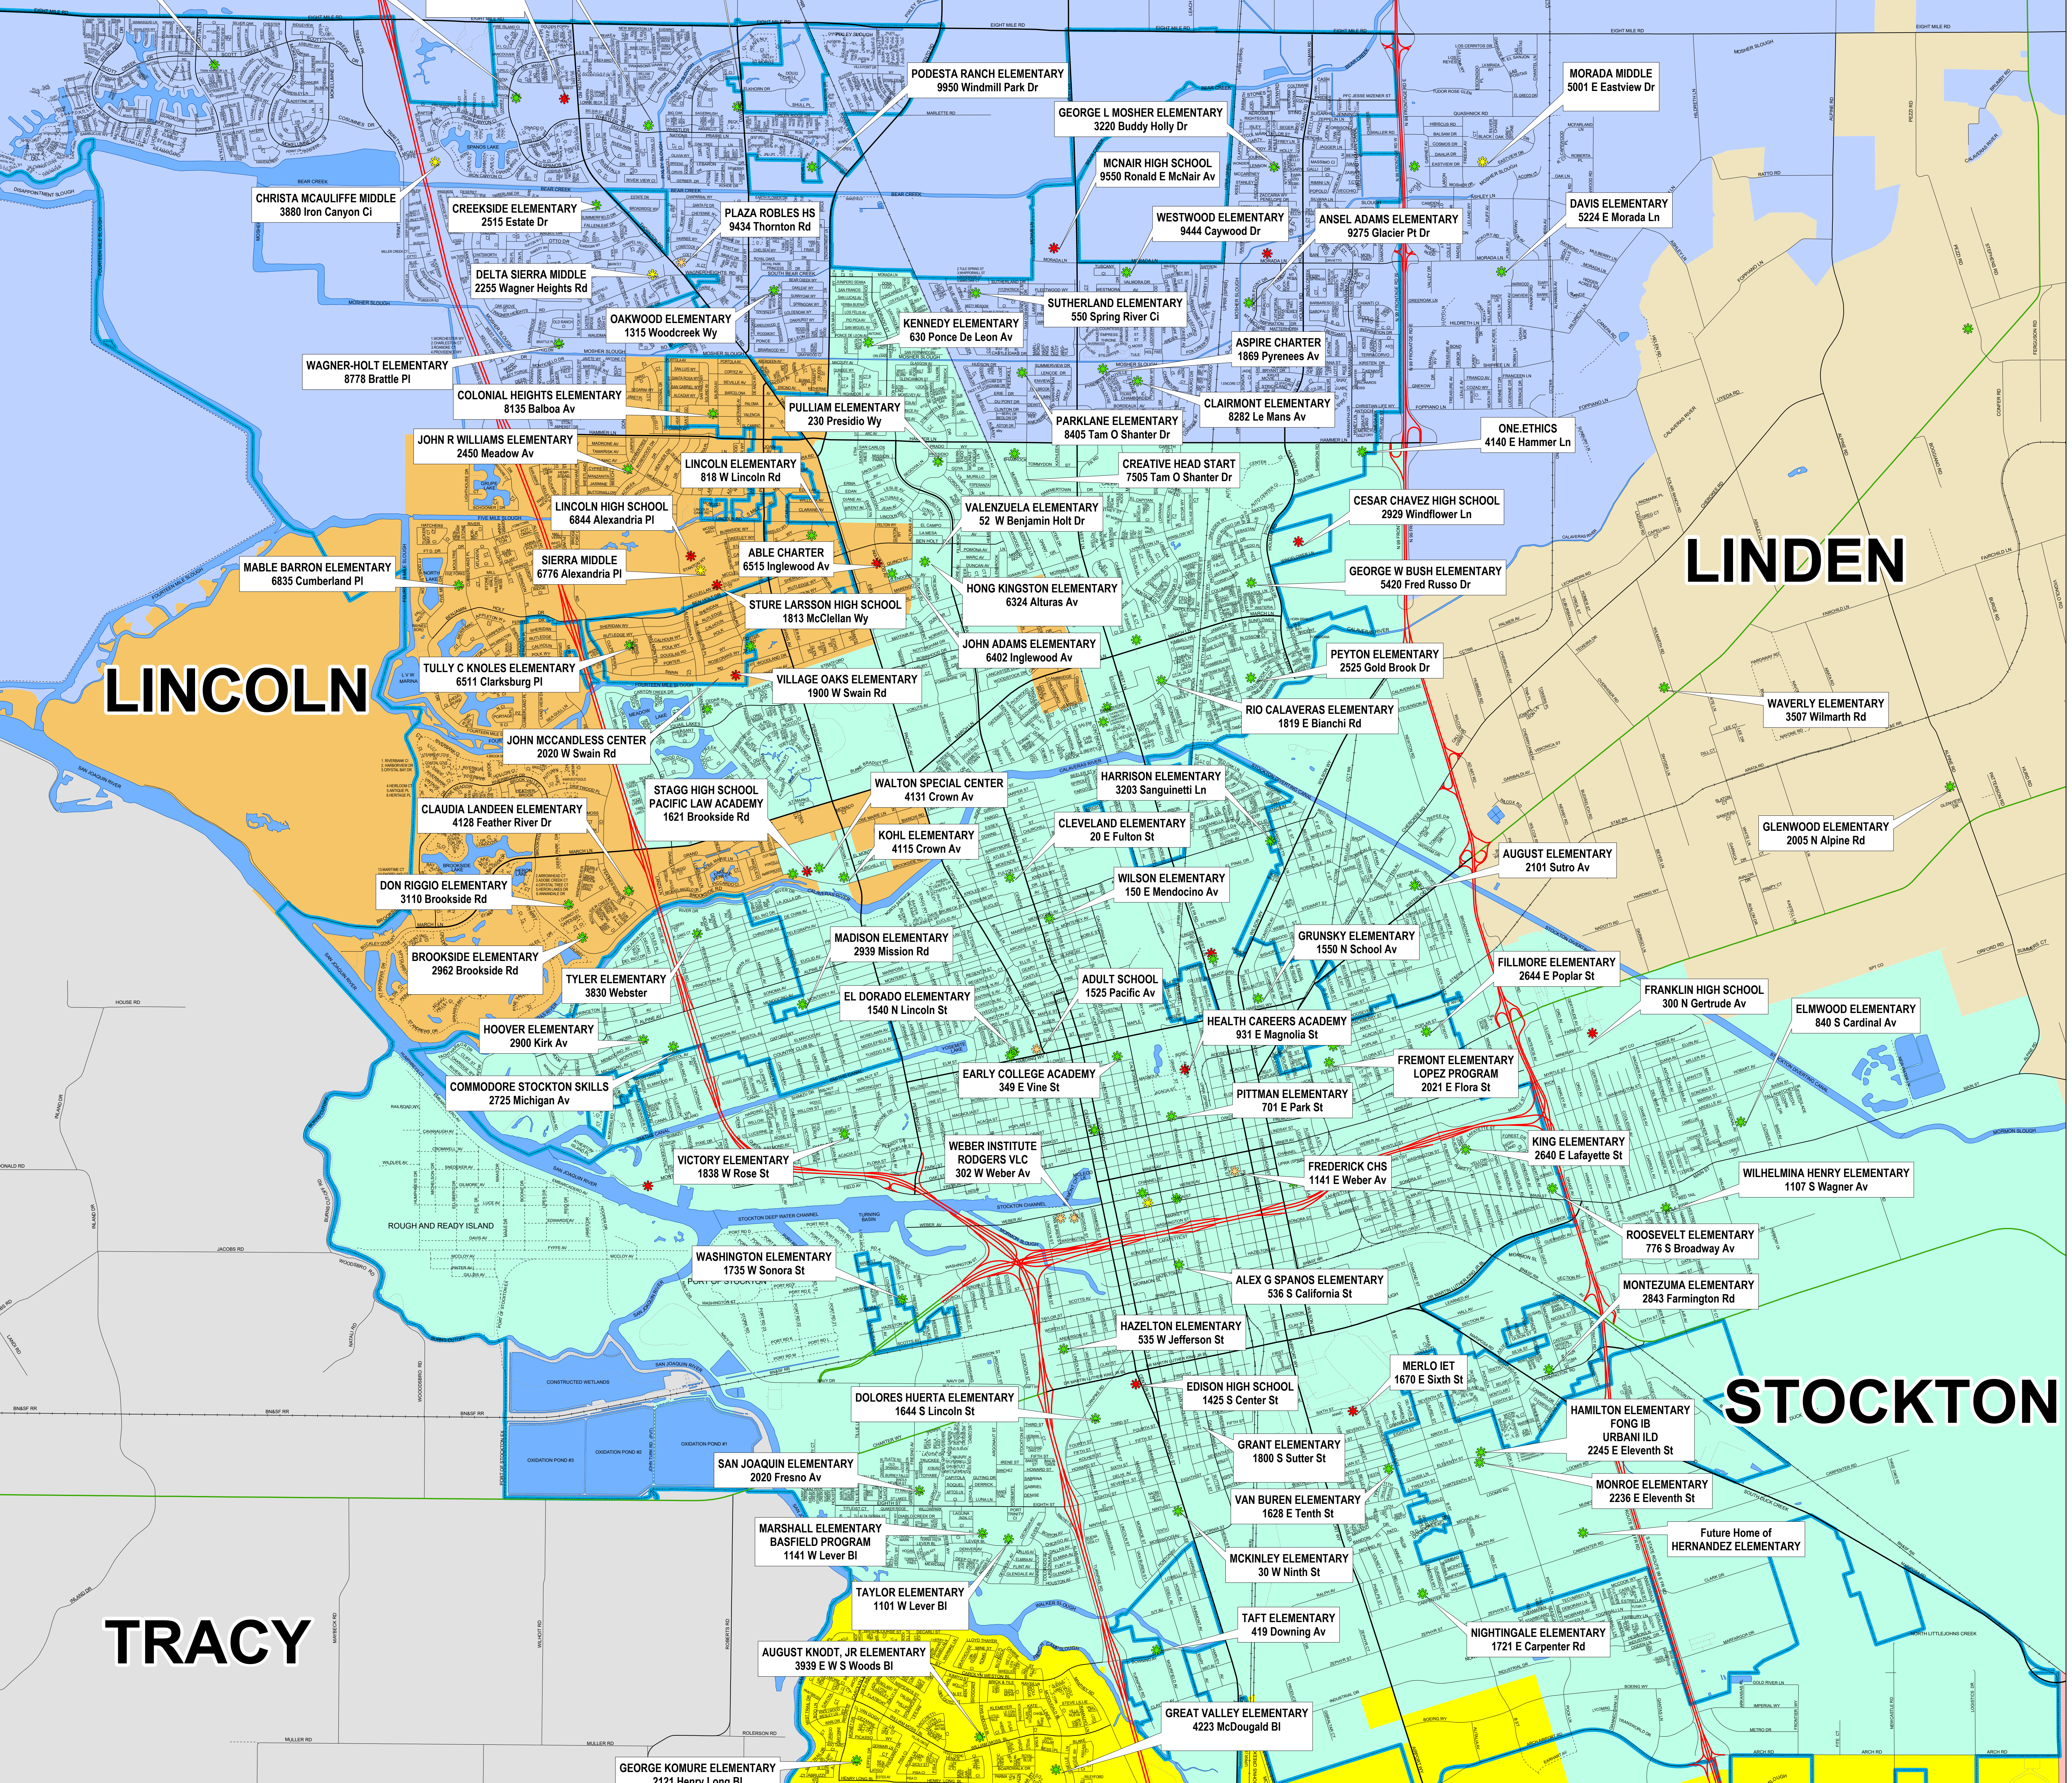

# MANTECA

MANILO SILVA ELEMENTARY  
6250 Scott Creek Dr

JULIA MORGAN ELEMENTARY  
3777 A G Spanos Bl

JOHN MUIR ELEMENTARY  
2303 Whistler Wy

BEAR CREEK HIGH  
10555 Thornton Rd

ELKHORN ELEMENTARY  
10505 N Davis Rd

## PUBLIC SCHOOLS SCHOOL DISTRICTS STOCKTON VICINITY

- Legend
- DISTRICT**
- Lincoln
  - Linden
  - Lodi
  - Manteca
  - Stockton
  - Tracy
- City Limits

May 12, 2023