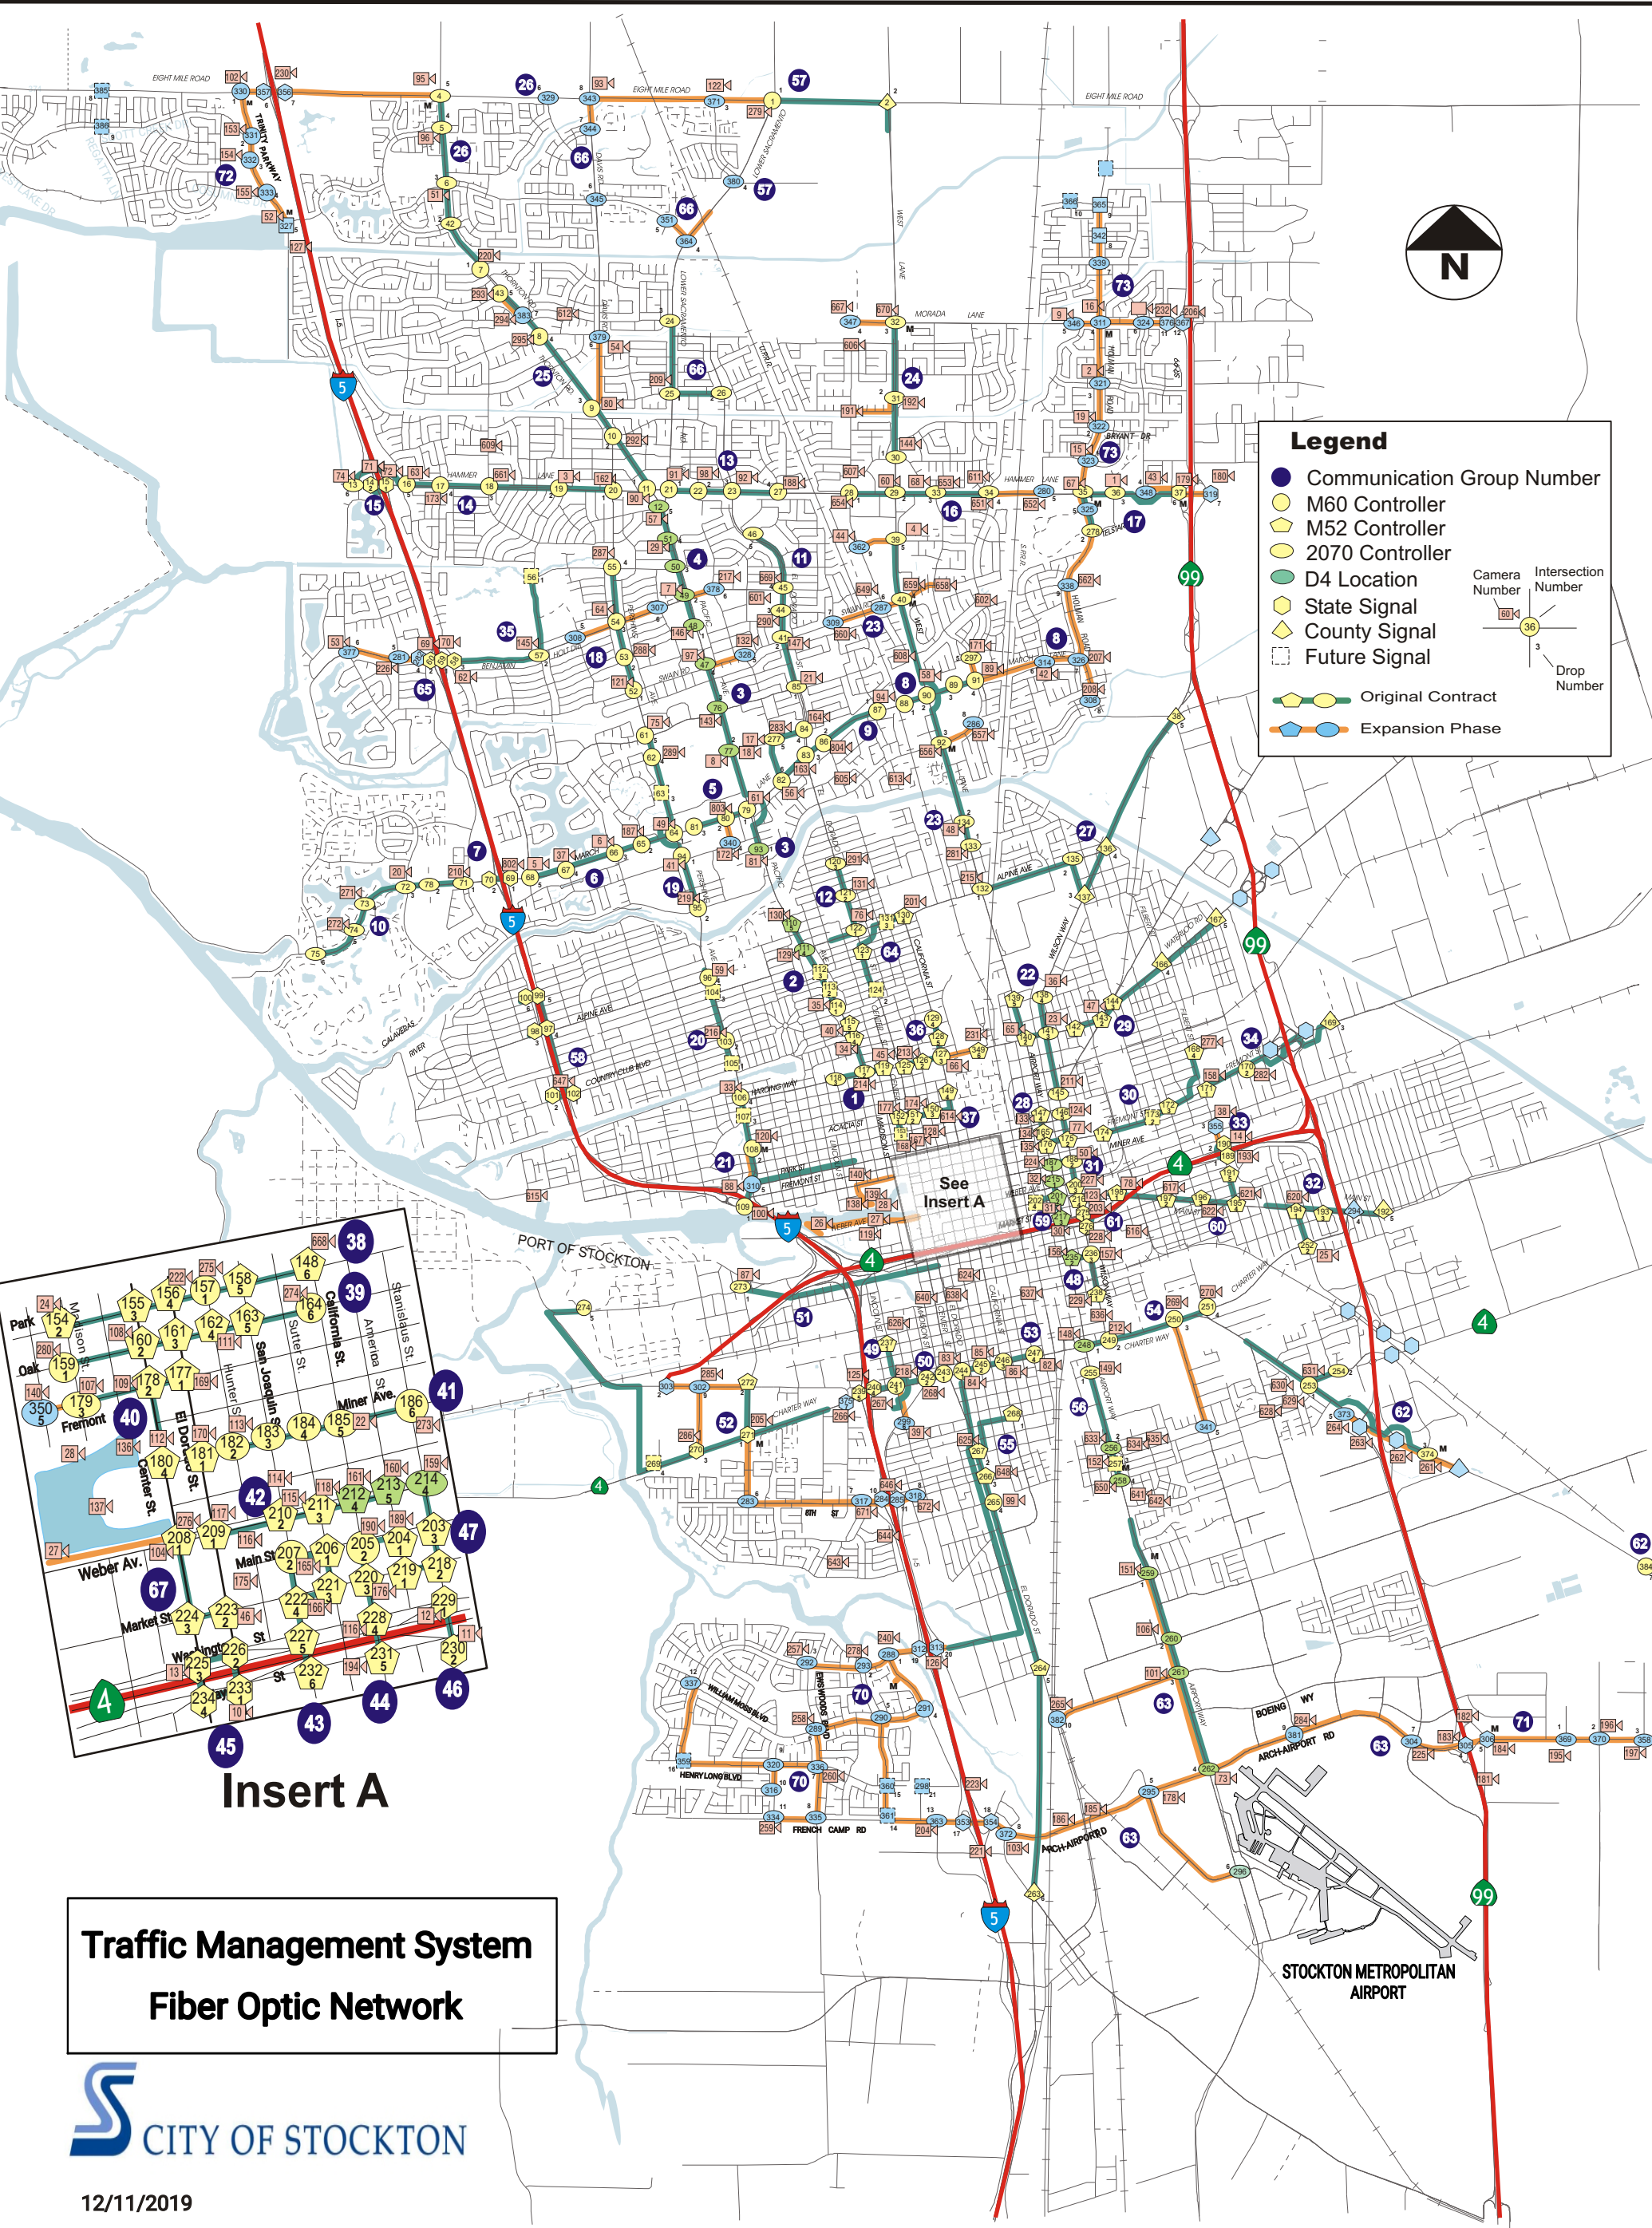

Legend

- Communication Group Number
- M60 Controller
- M52 Controller
- 2070 Controller
- D4 Location
- State Signal
- County Signal
- Future Signal

Original Contract
Expansion Phase

Camera Number Intersection Number
Drop Number

Insert A

**Traffic Management System
Fiber Optic Network**

12/11/2019