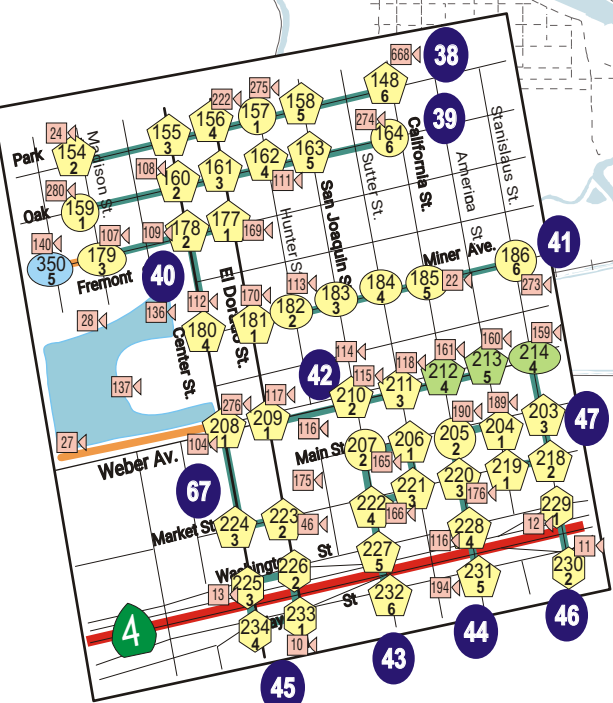

Legend

- Communication Group Number
- M60 Controller
- M52 Controller
- 2070 Controller
- D4 Location
- State Signal
- County Signal
- Future Signal

Original Contract
Expansion Phase

Camera Number Intersection Number
Drop Number

Insert A

**Traffic Management System
Fiber Optic Network**

12/11/2019