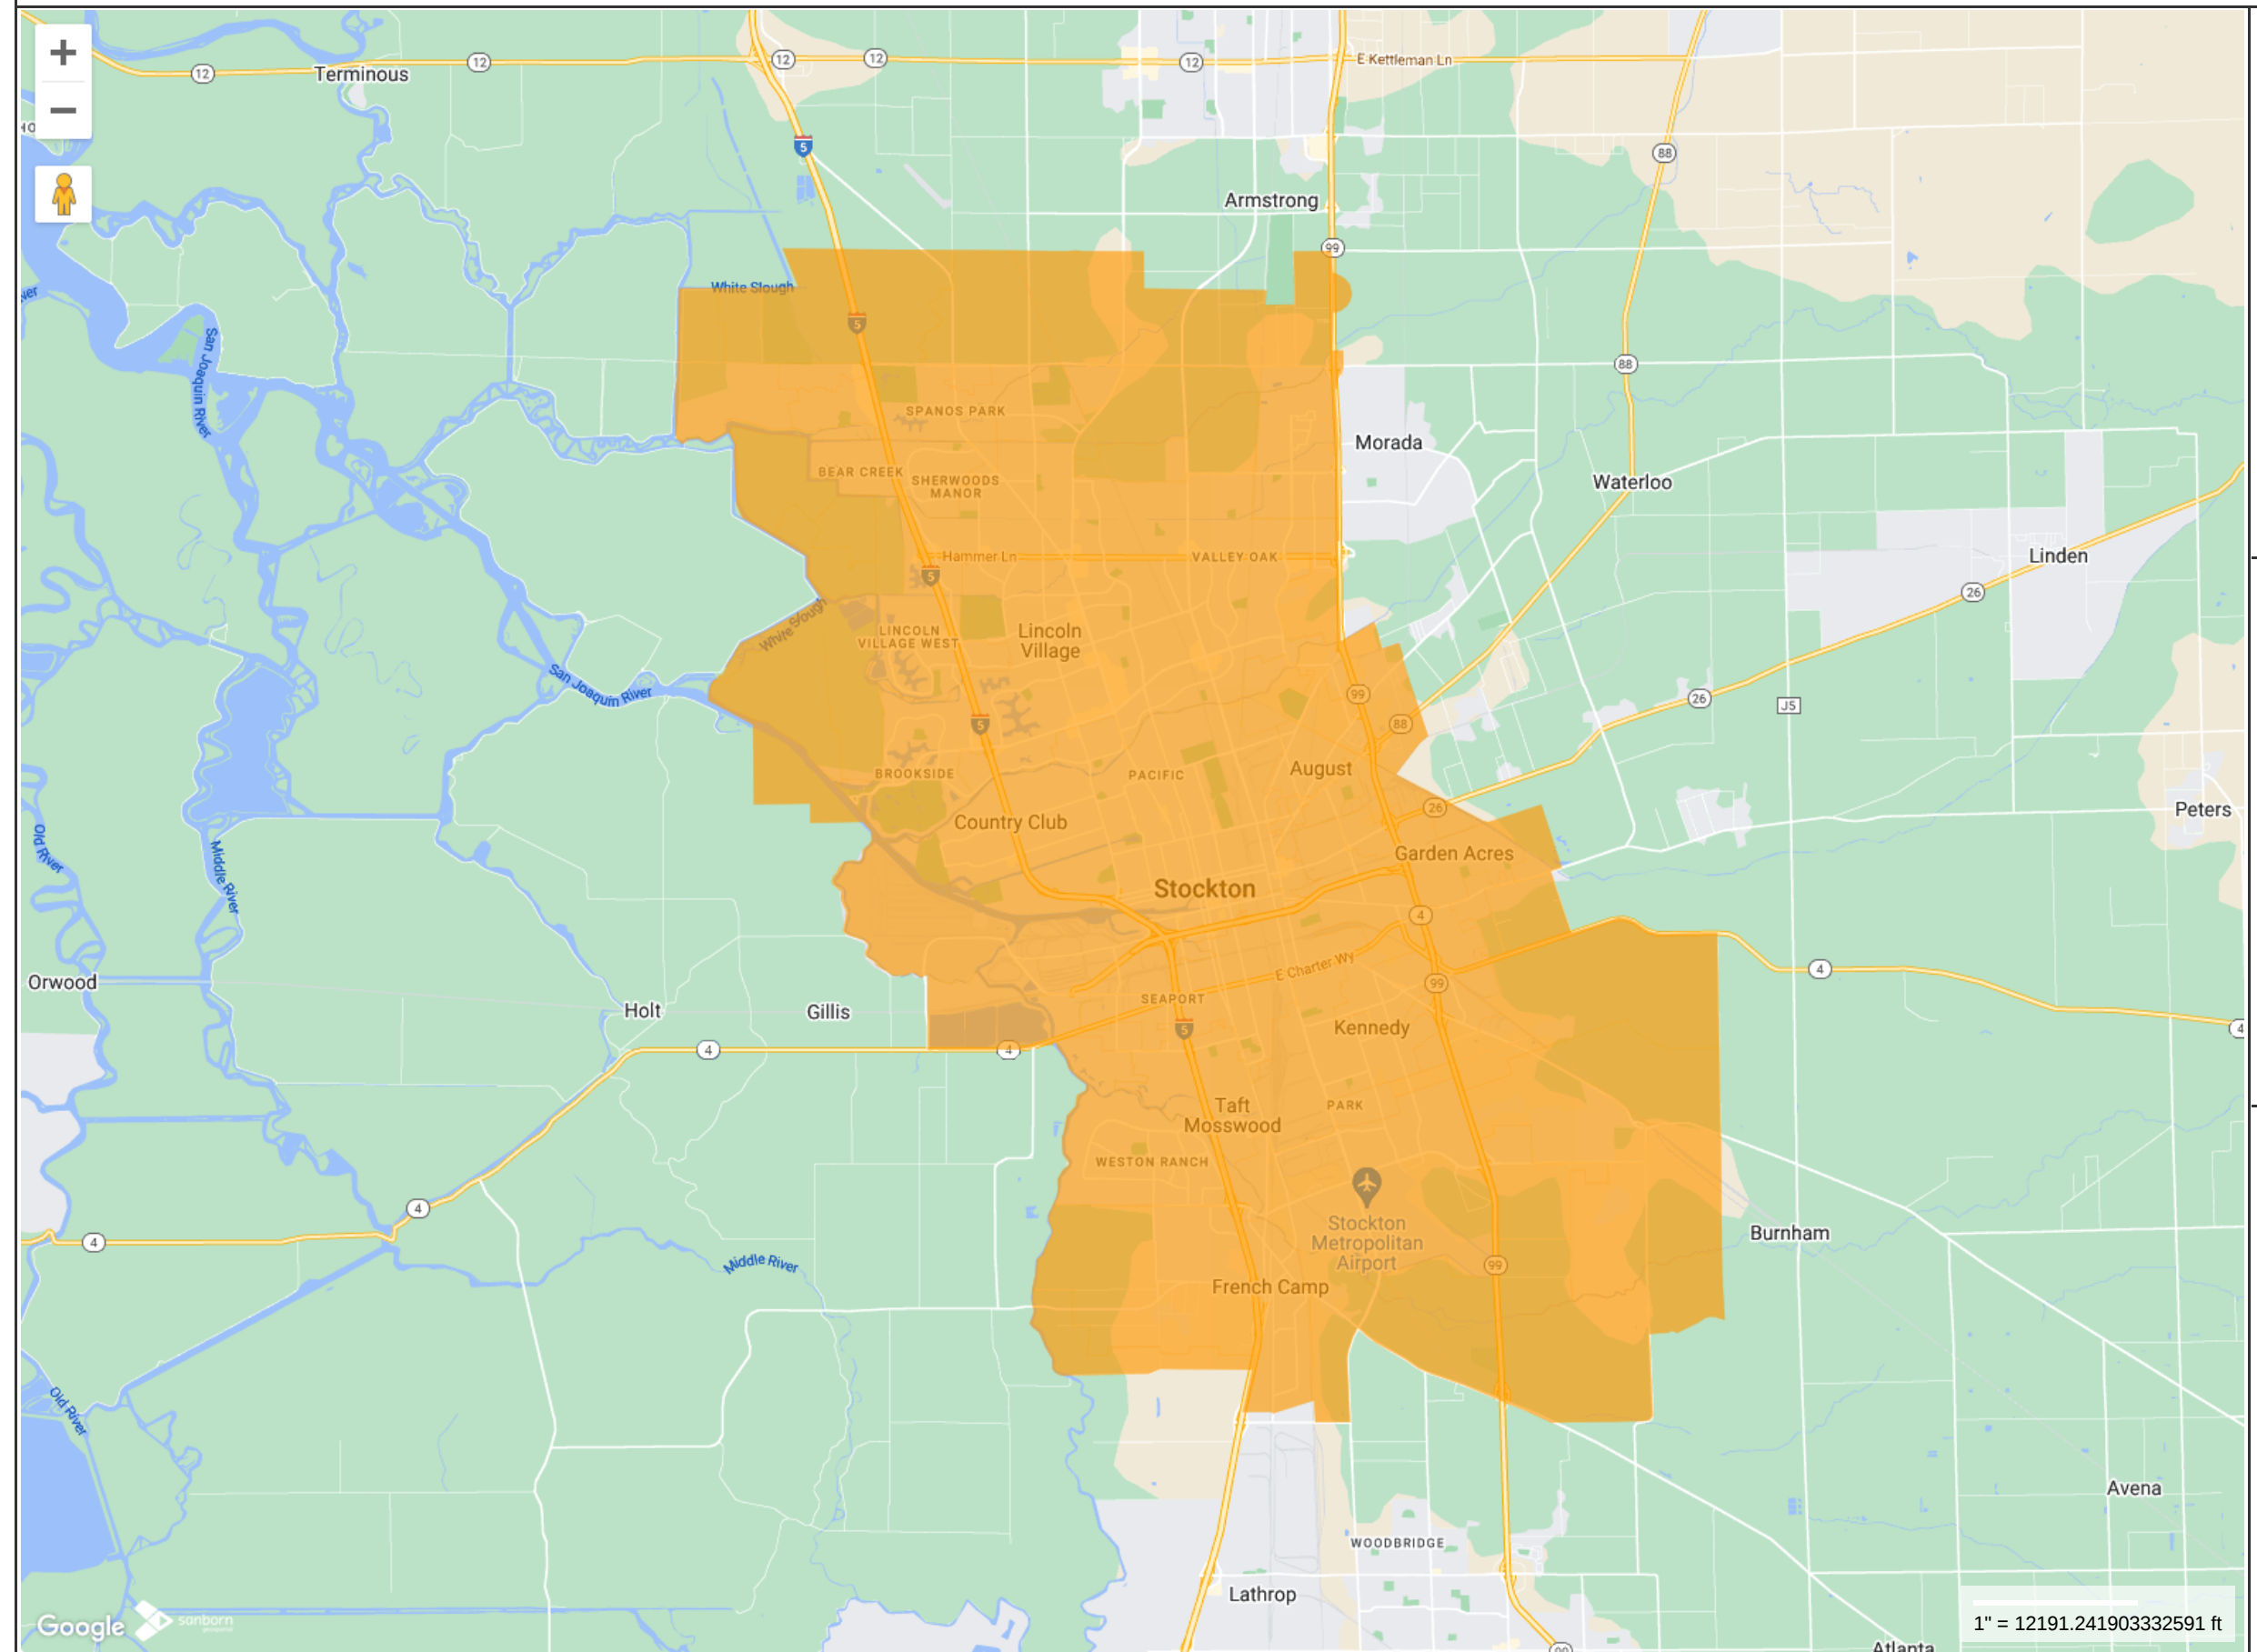

### City of Stockton Sewer Service Area

**MAP FOR REFERENCE ONLY  
NOT A LEGAL DOCUMENT**

City of Stockton, CA makes no claims and no warranties, expressed or implied, concerning the validity or accuracy of the GIS data presented on this map.

Geometry updated 05/03/2023  
Data updated 05/01/2023

Print map scale is approximate. Critical layout or measurement activities should not be done using this resource.

## Map Theme Legends