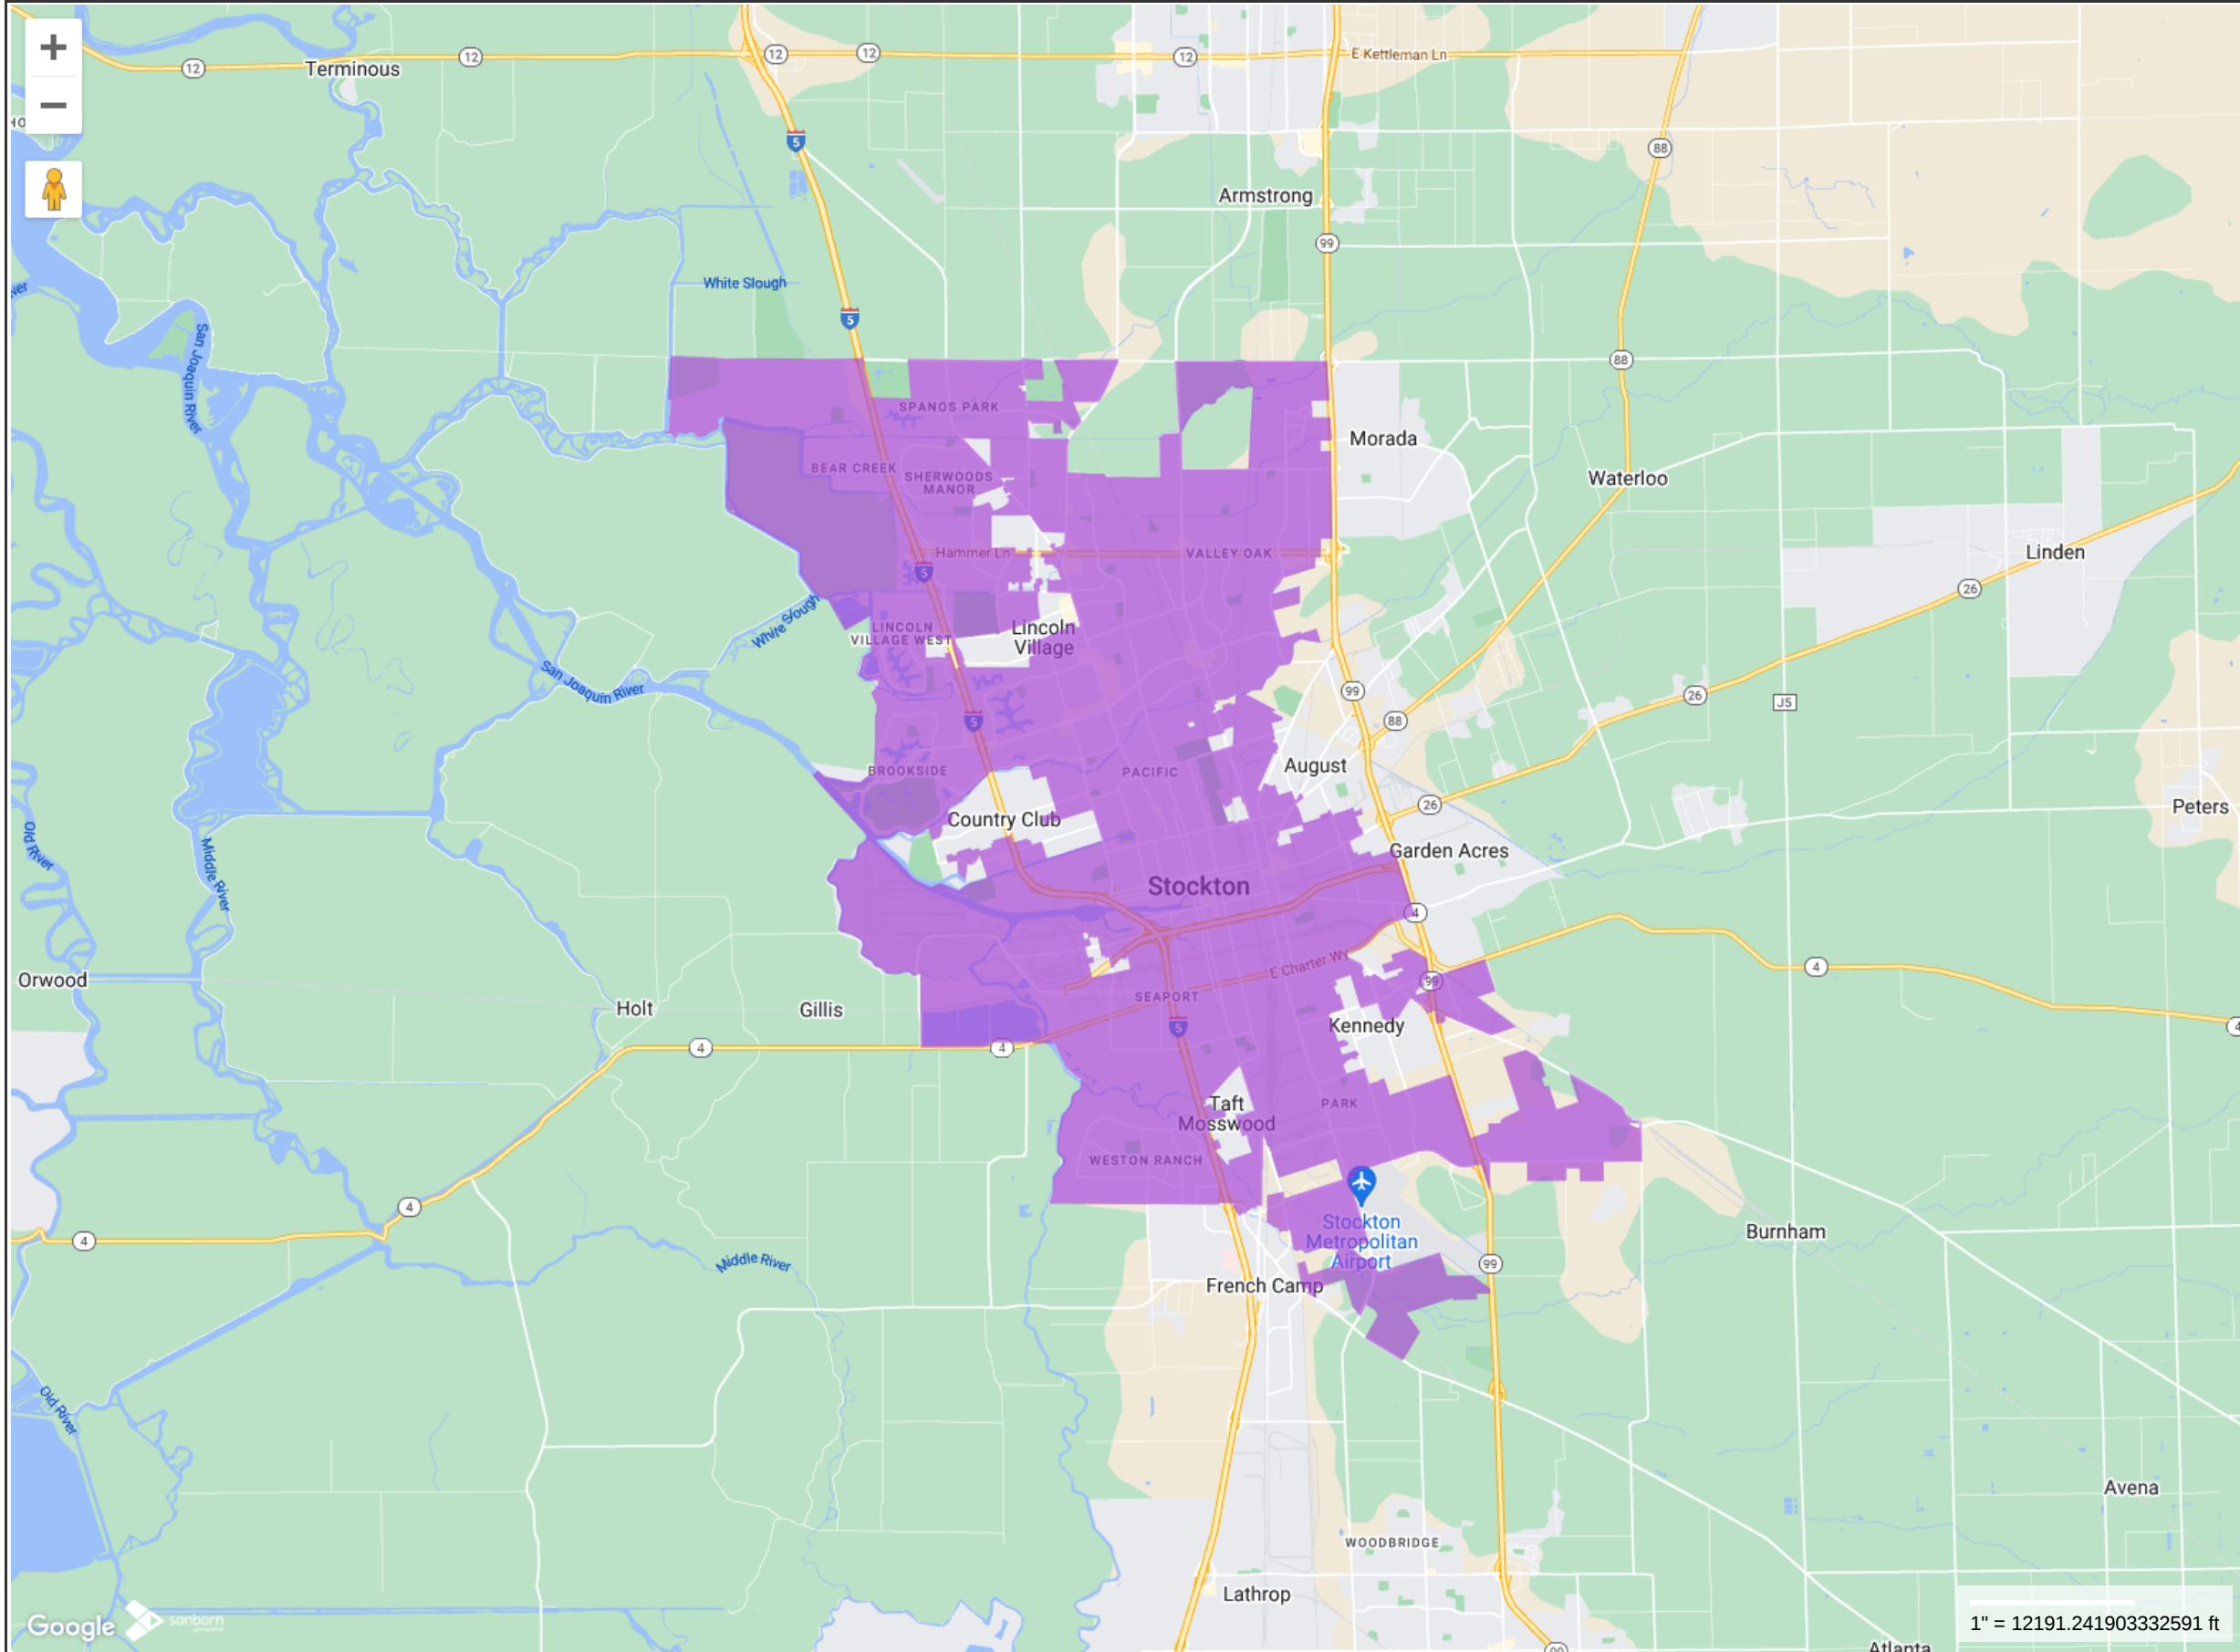

City of Stockton Stormwater Service Area

**MAP FOR REFERENCE ONLY
NOT A LEGAL DOCUMENT**

City of Stockton, CA makes no claims and no warranties, expressed or implied, concerning the validity or accuracy of the GIS data presented on this map.

Geometry updated 05/03/2023
Data updated 05/01/2023

Print map scale is approximate. Critical layout or measurement activities should not be done using this resource.

Map Theme Legends

City of Stockton Storm Drain Areas(City Limits)

 WITHIN CITY STORM DRAIN AREA

City of Stockton GIS Data