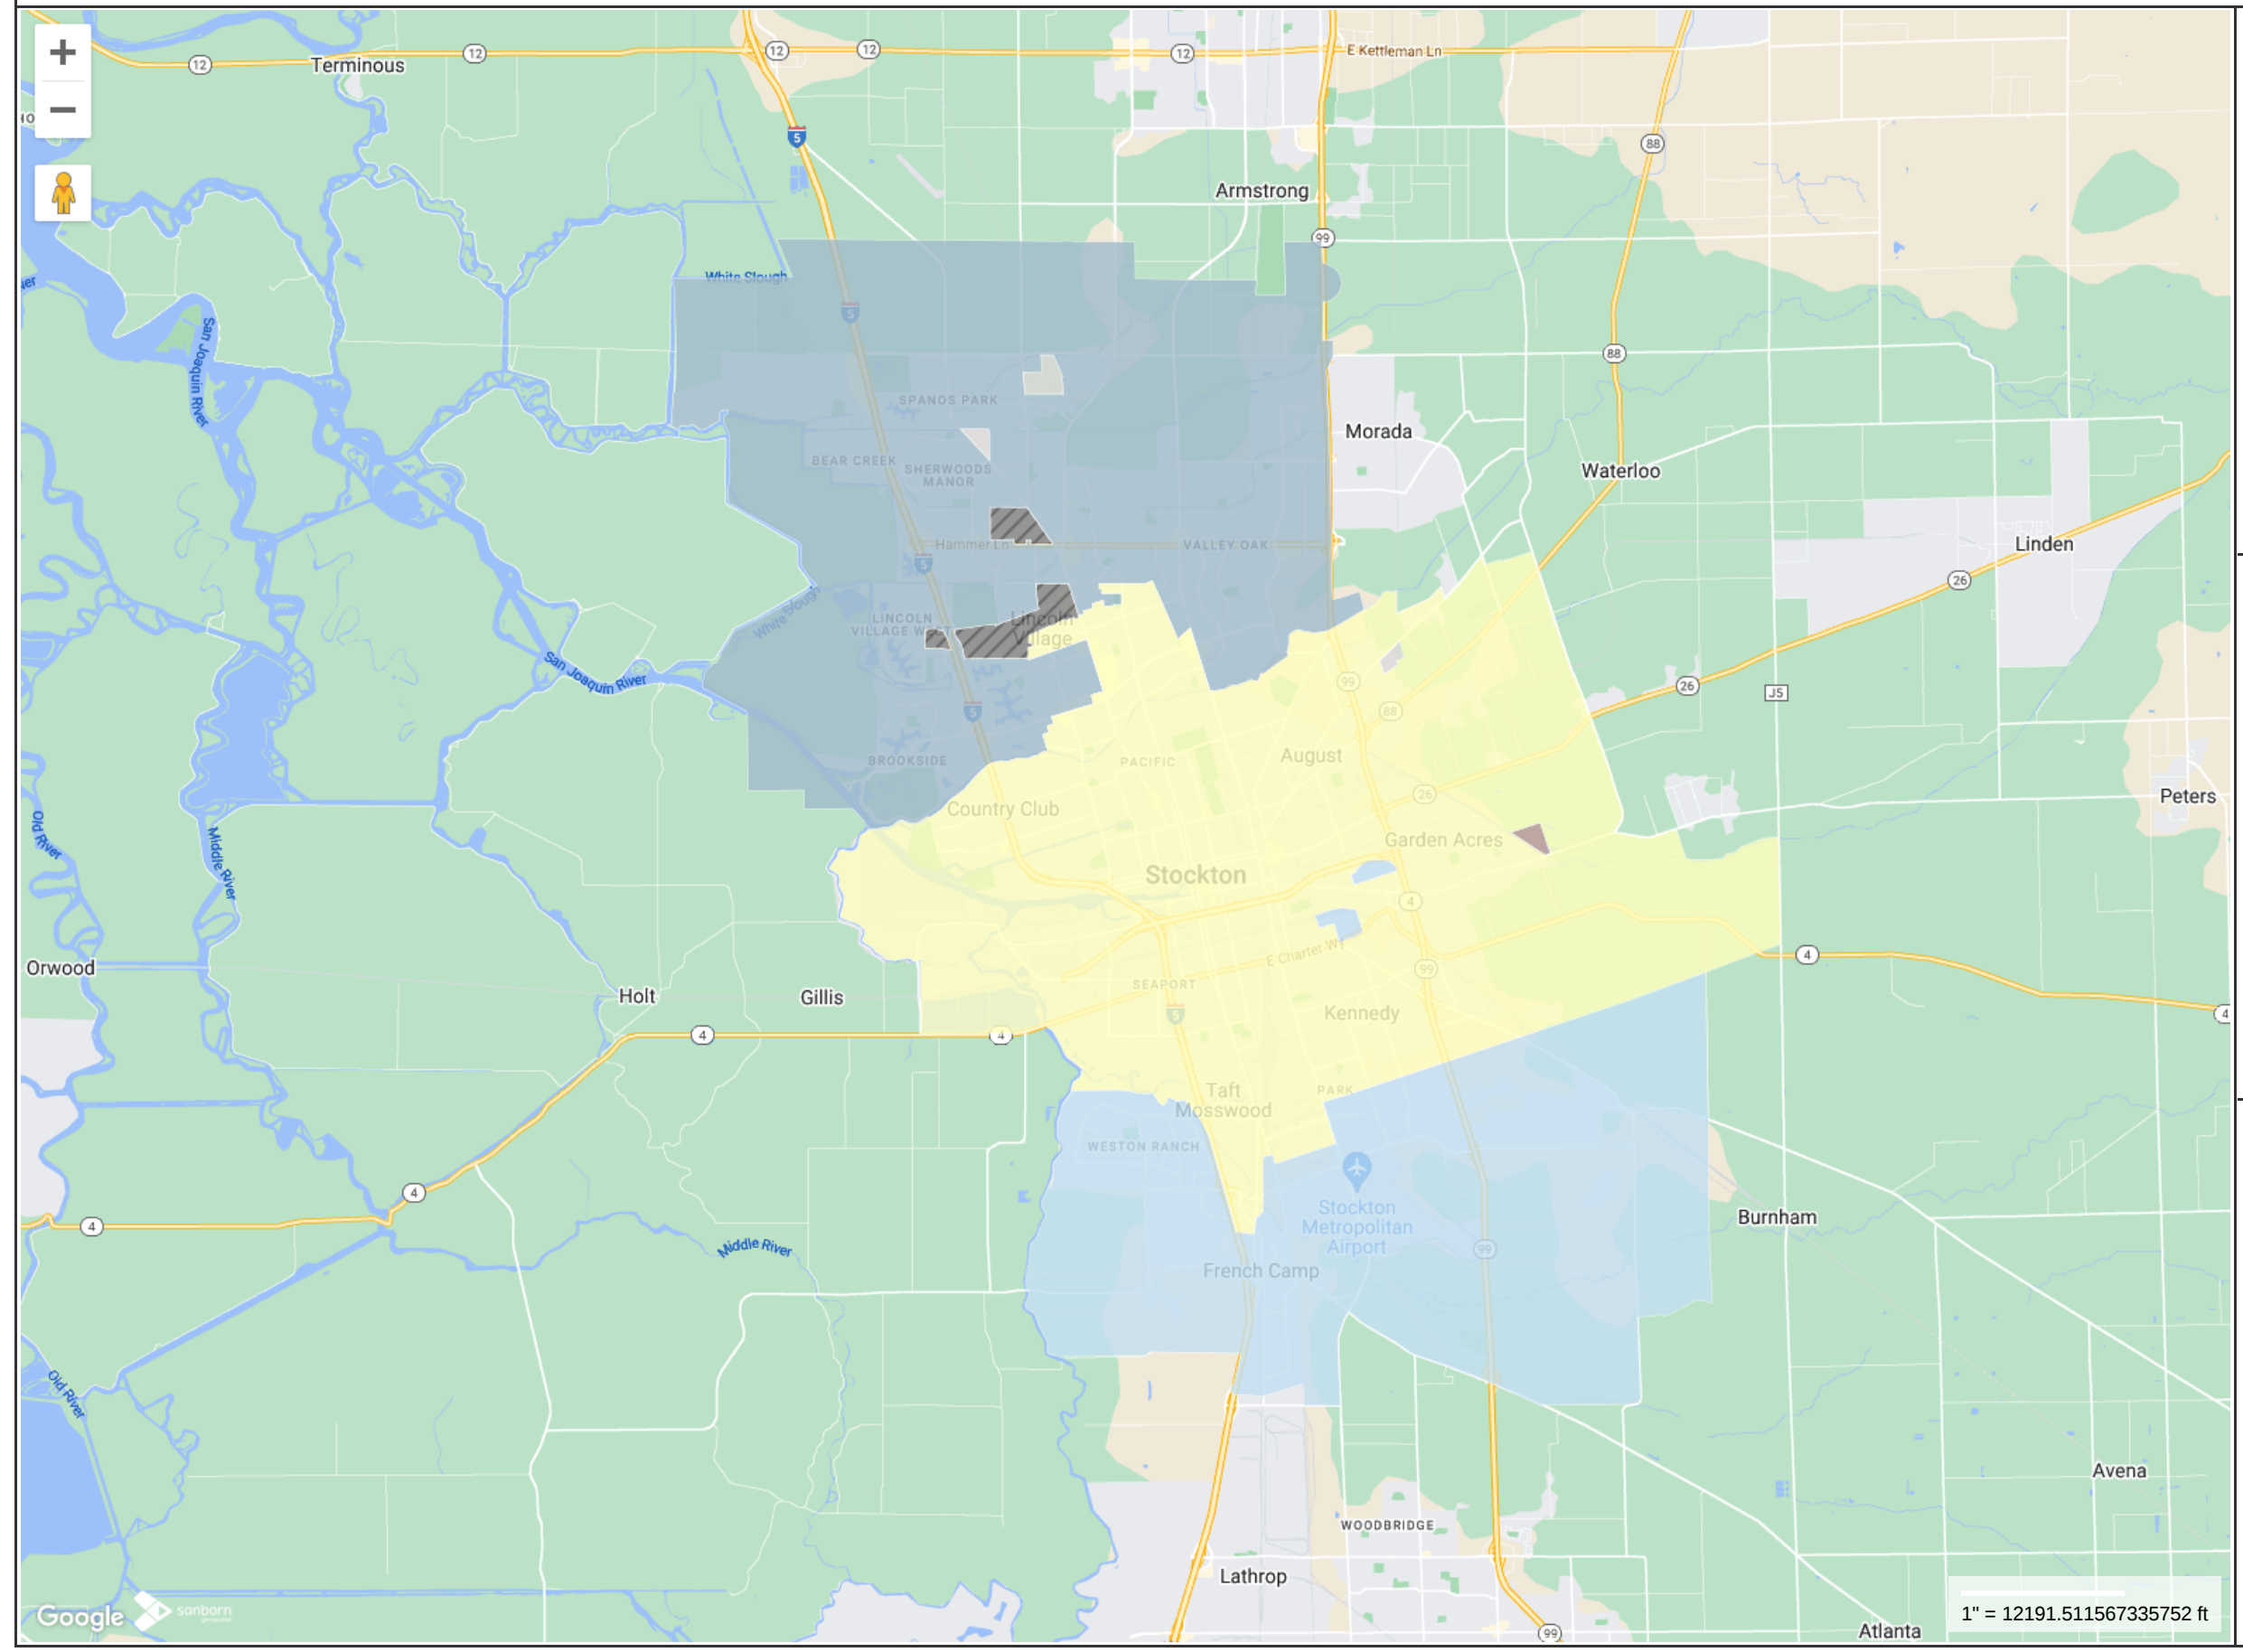

City of Stockton Water Service Area

**MAP FOR REFERENCE ONLY
NOT A LEGAL DOCUMENT**

City of Stockton, CA makes no claims and no warranties, expressed or implied, concerning the validity or accuracy of the GIS data presented on this map.

Geometry updated 05/03/2023
Data updated 05/01/2023

Print map scale is approximate. Critical layout or measurement activities should not be done using this resource.

1" = 12191.511567335752 ft

Map Theme Legends

MUD Water Service Areas

-  CALIFORNIA WATER COMPANY
-  CITY OF STOCKTON MUD - SOUTH
-  CITY OF STOCKTON MUD - NORTH
-  STOCKTON EAST WATER DISTRICT
-  SAN JOAQUIN COUNTY
-  COUNTY (SERVED BY CITY)

City of Stockton GIS Data