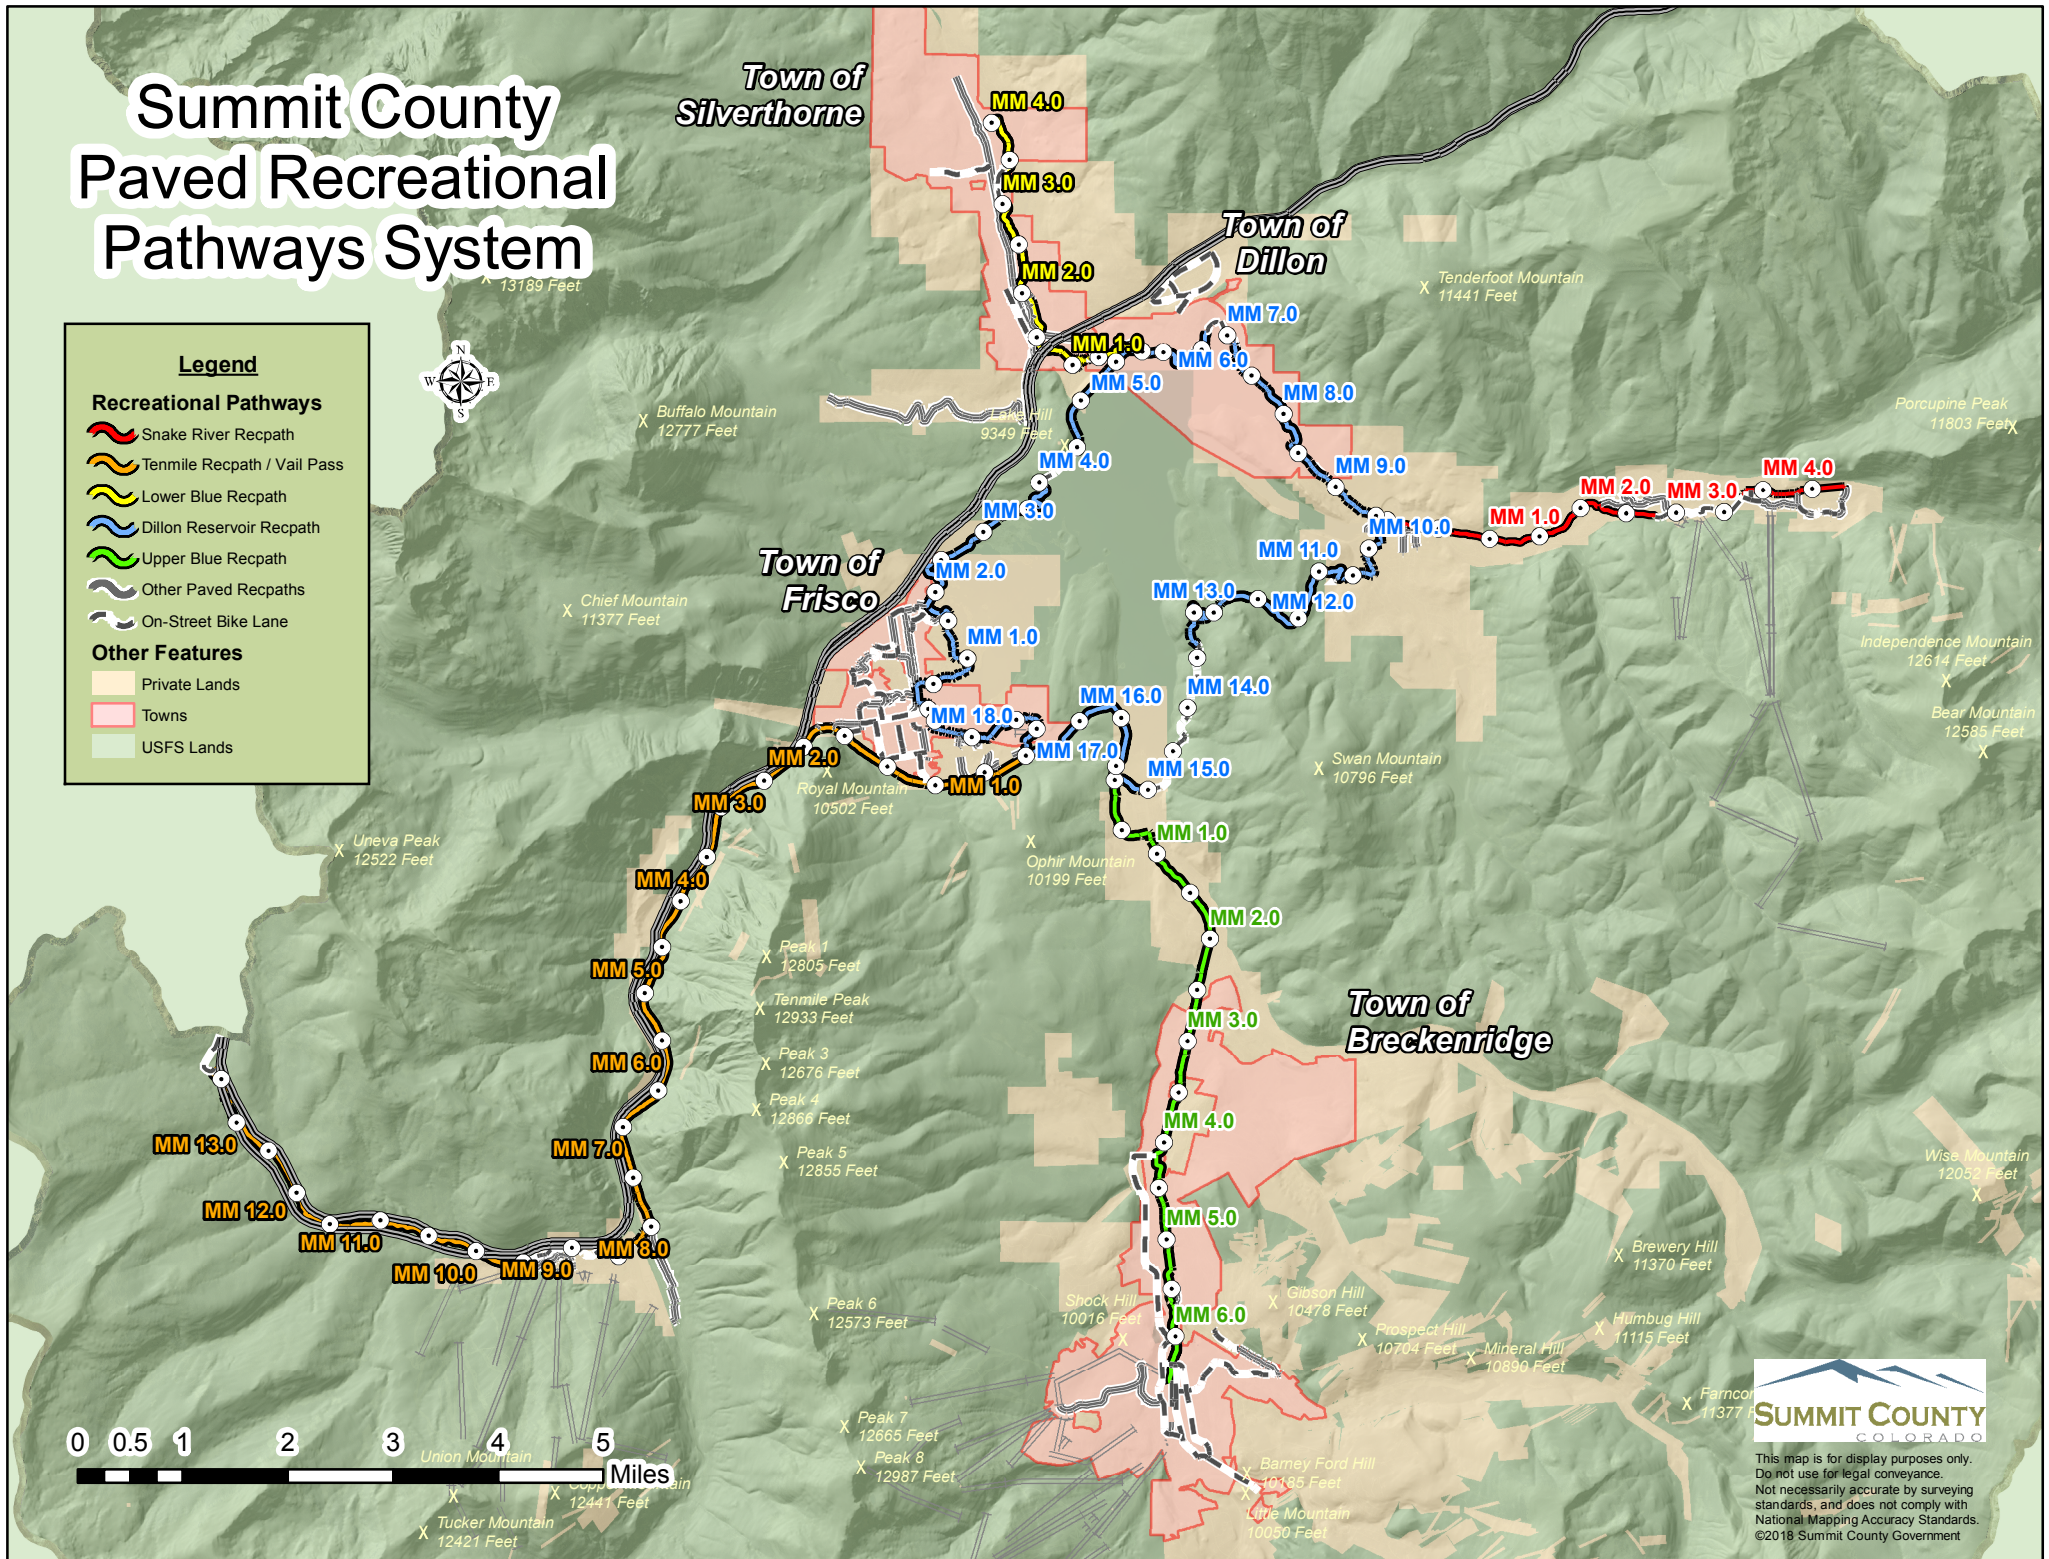

Summit County Paved Recreational Pathways System

Legend

Recreational Pathways

- Snake River Recpath
- Tenmile Recpath / Vail Pass
- Lower Blue Recpath
- Dillon Reservoir Recpath
- Upper Blue Recpath
- Other Paved Recpaths
- On-Street Bike Lane

Other Features

- Private Lands
- Towns
- USFS Lands