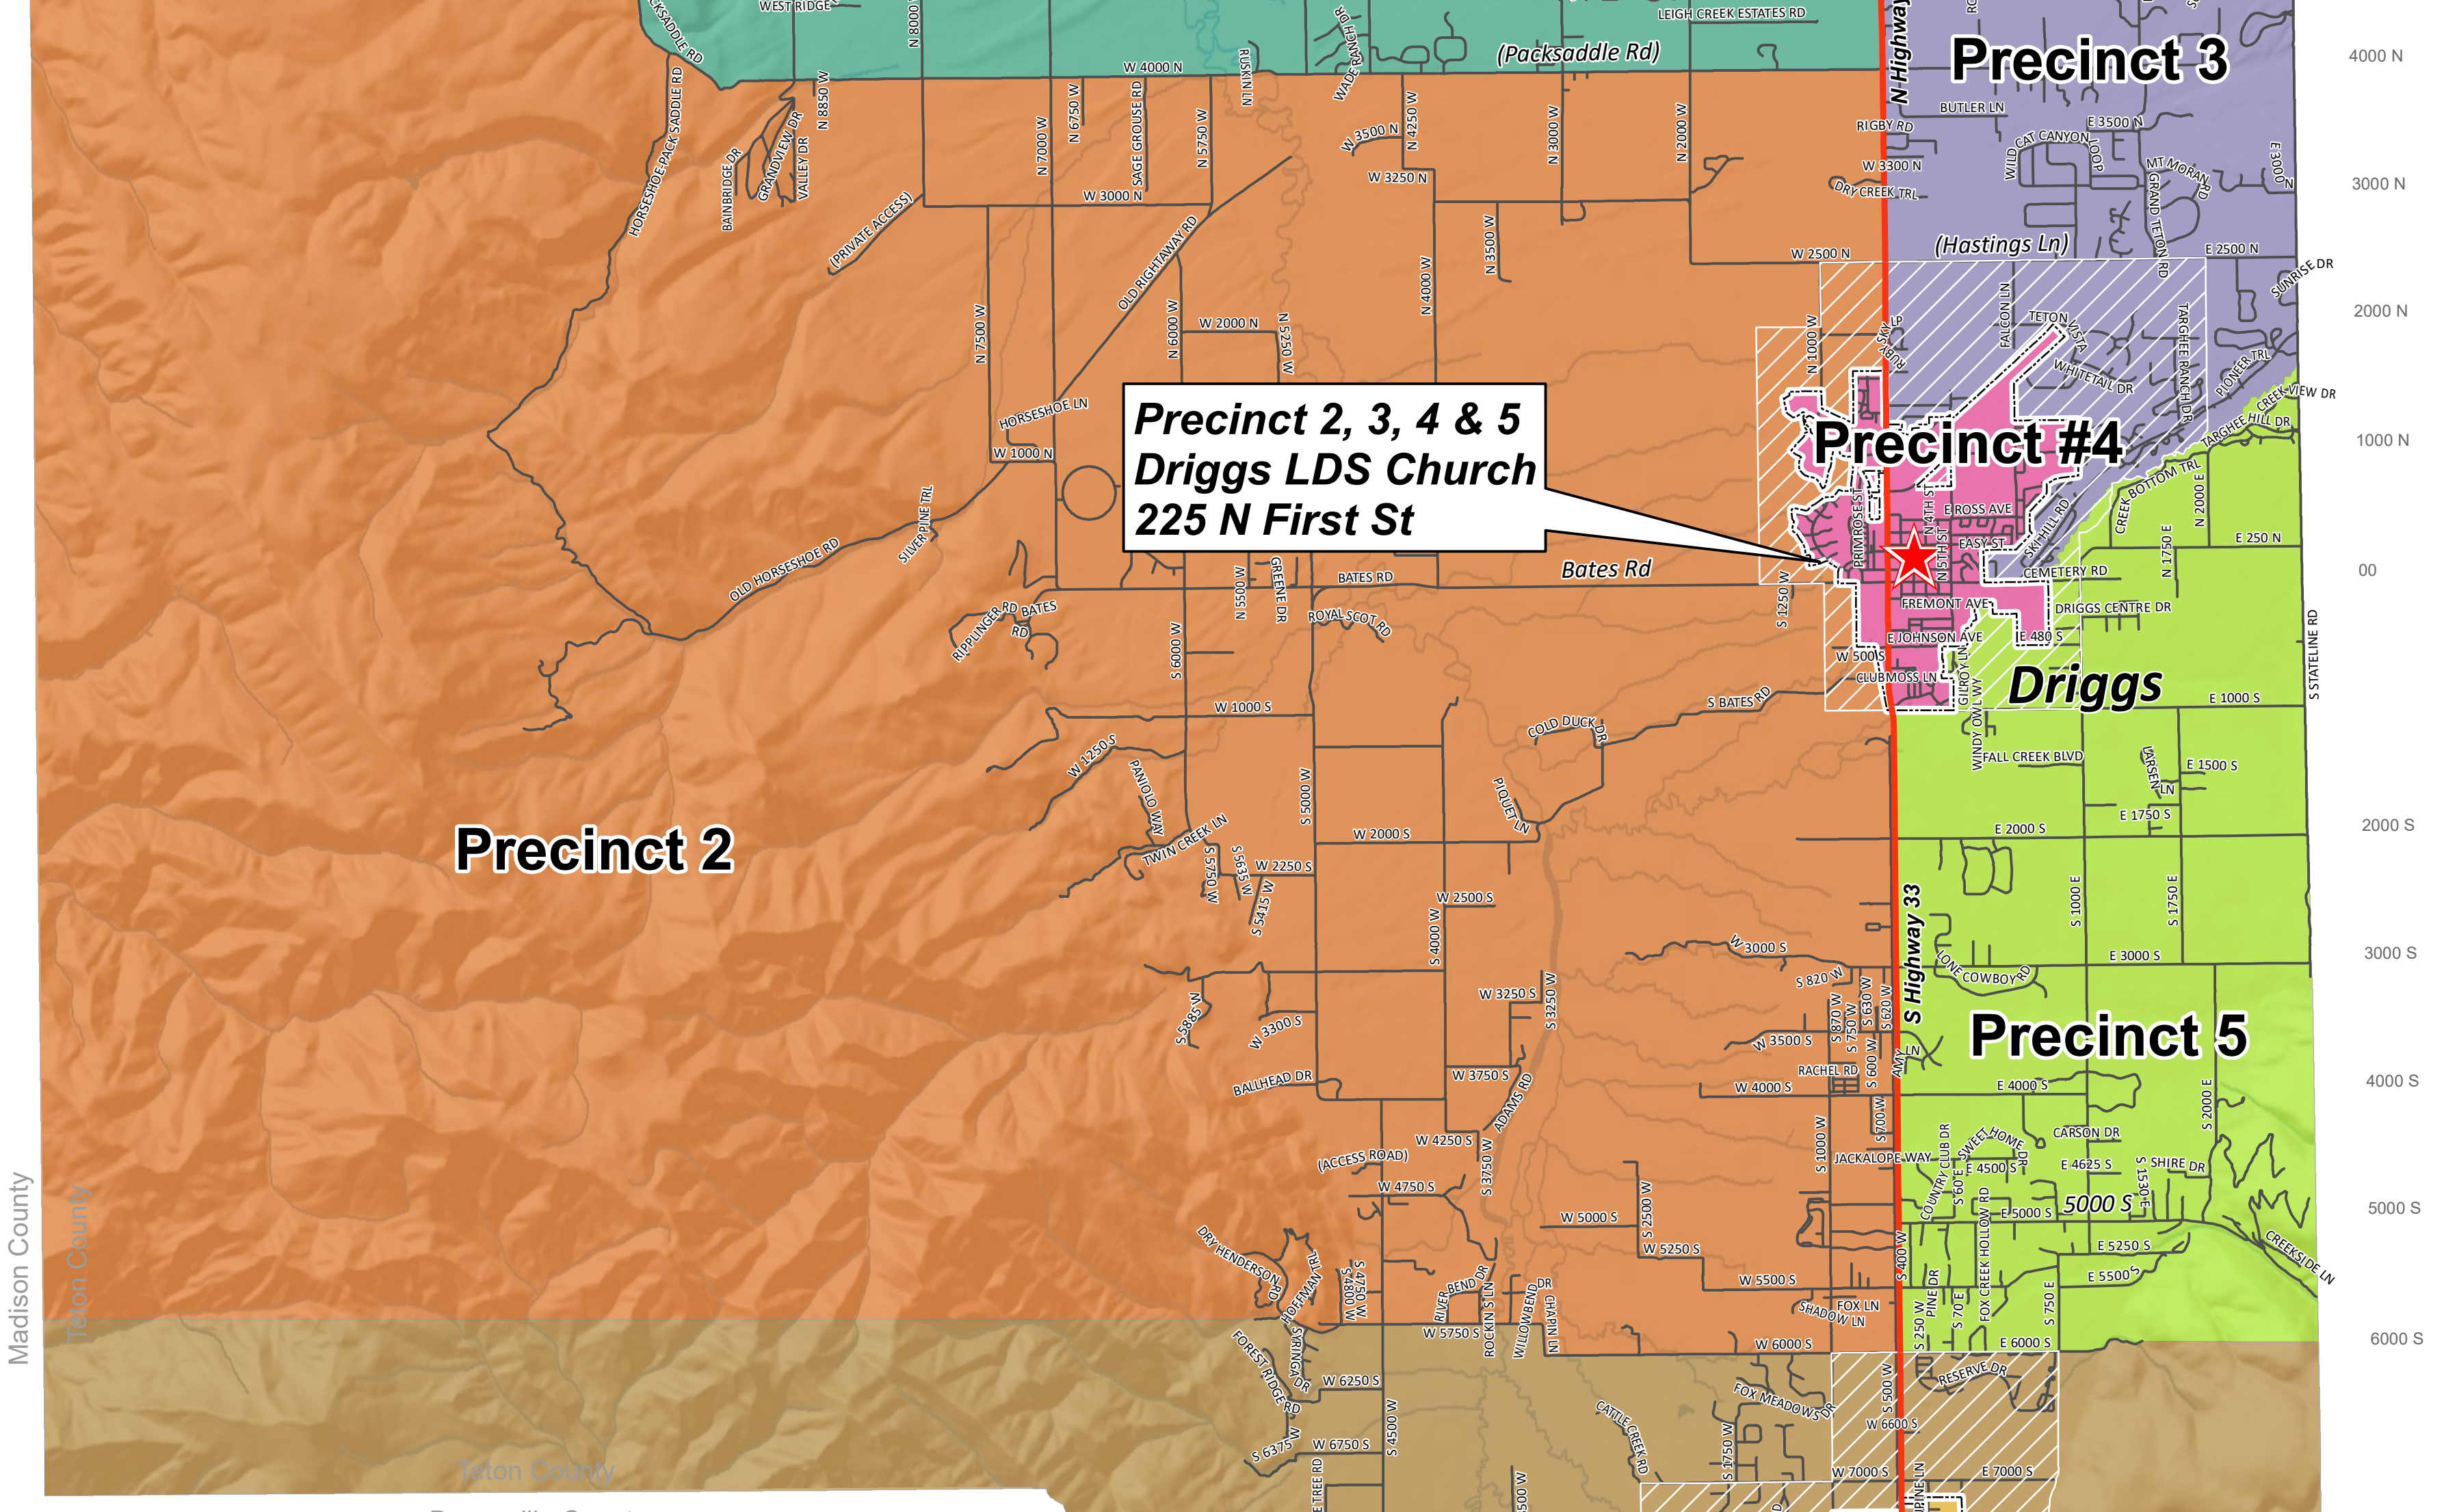

Teton County Voter Precincts & Polling Places 2020

Legend

- State Highway
- Local Road
- City Limit
- City Impact Area

Voter Precincts

- Precinct #1
- Precinct #2
- Precinct #3
- Precinct #4 (Driggs)
- Precinct #5
- Precinct #6 (Victor)
- Precinct #7