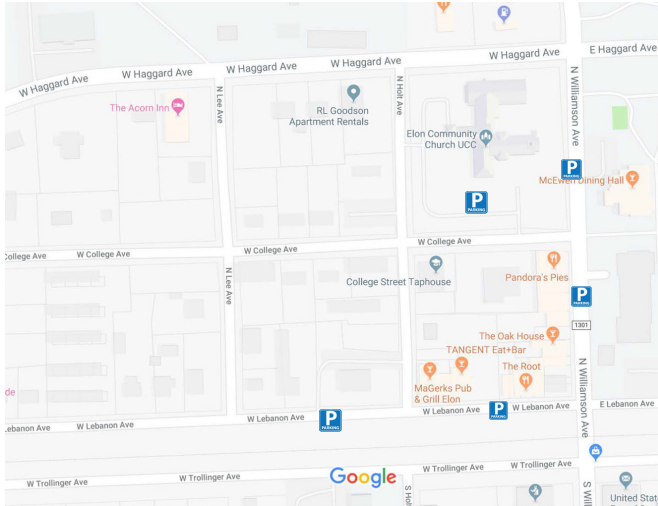

Downtown Elon Public Parking Information

TOWN OF
ELON

— EST. 1893 —

DEEP ROOTS • NEW HORIZONS

Where can I Park?

On-Street Parking
N Williamson Ave
W Lebanon Ave
1 & 2 hour limited spaces

Elon Community Church
parking lot
M-F 5pm until 7am &
Saturdays unless posted

Please do not park in
private lots. Private lots
will tow your vehicle.

Learn more at www.townofelon.com.