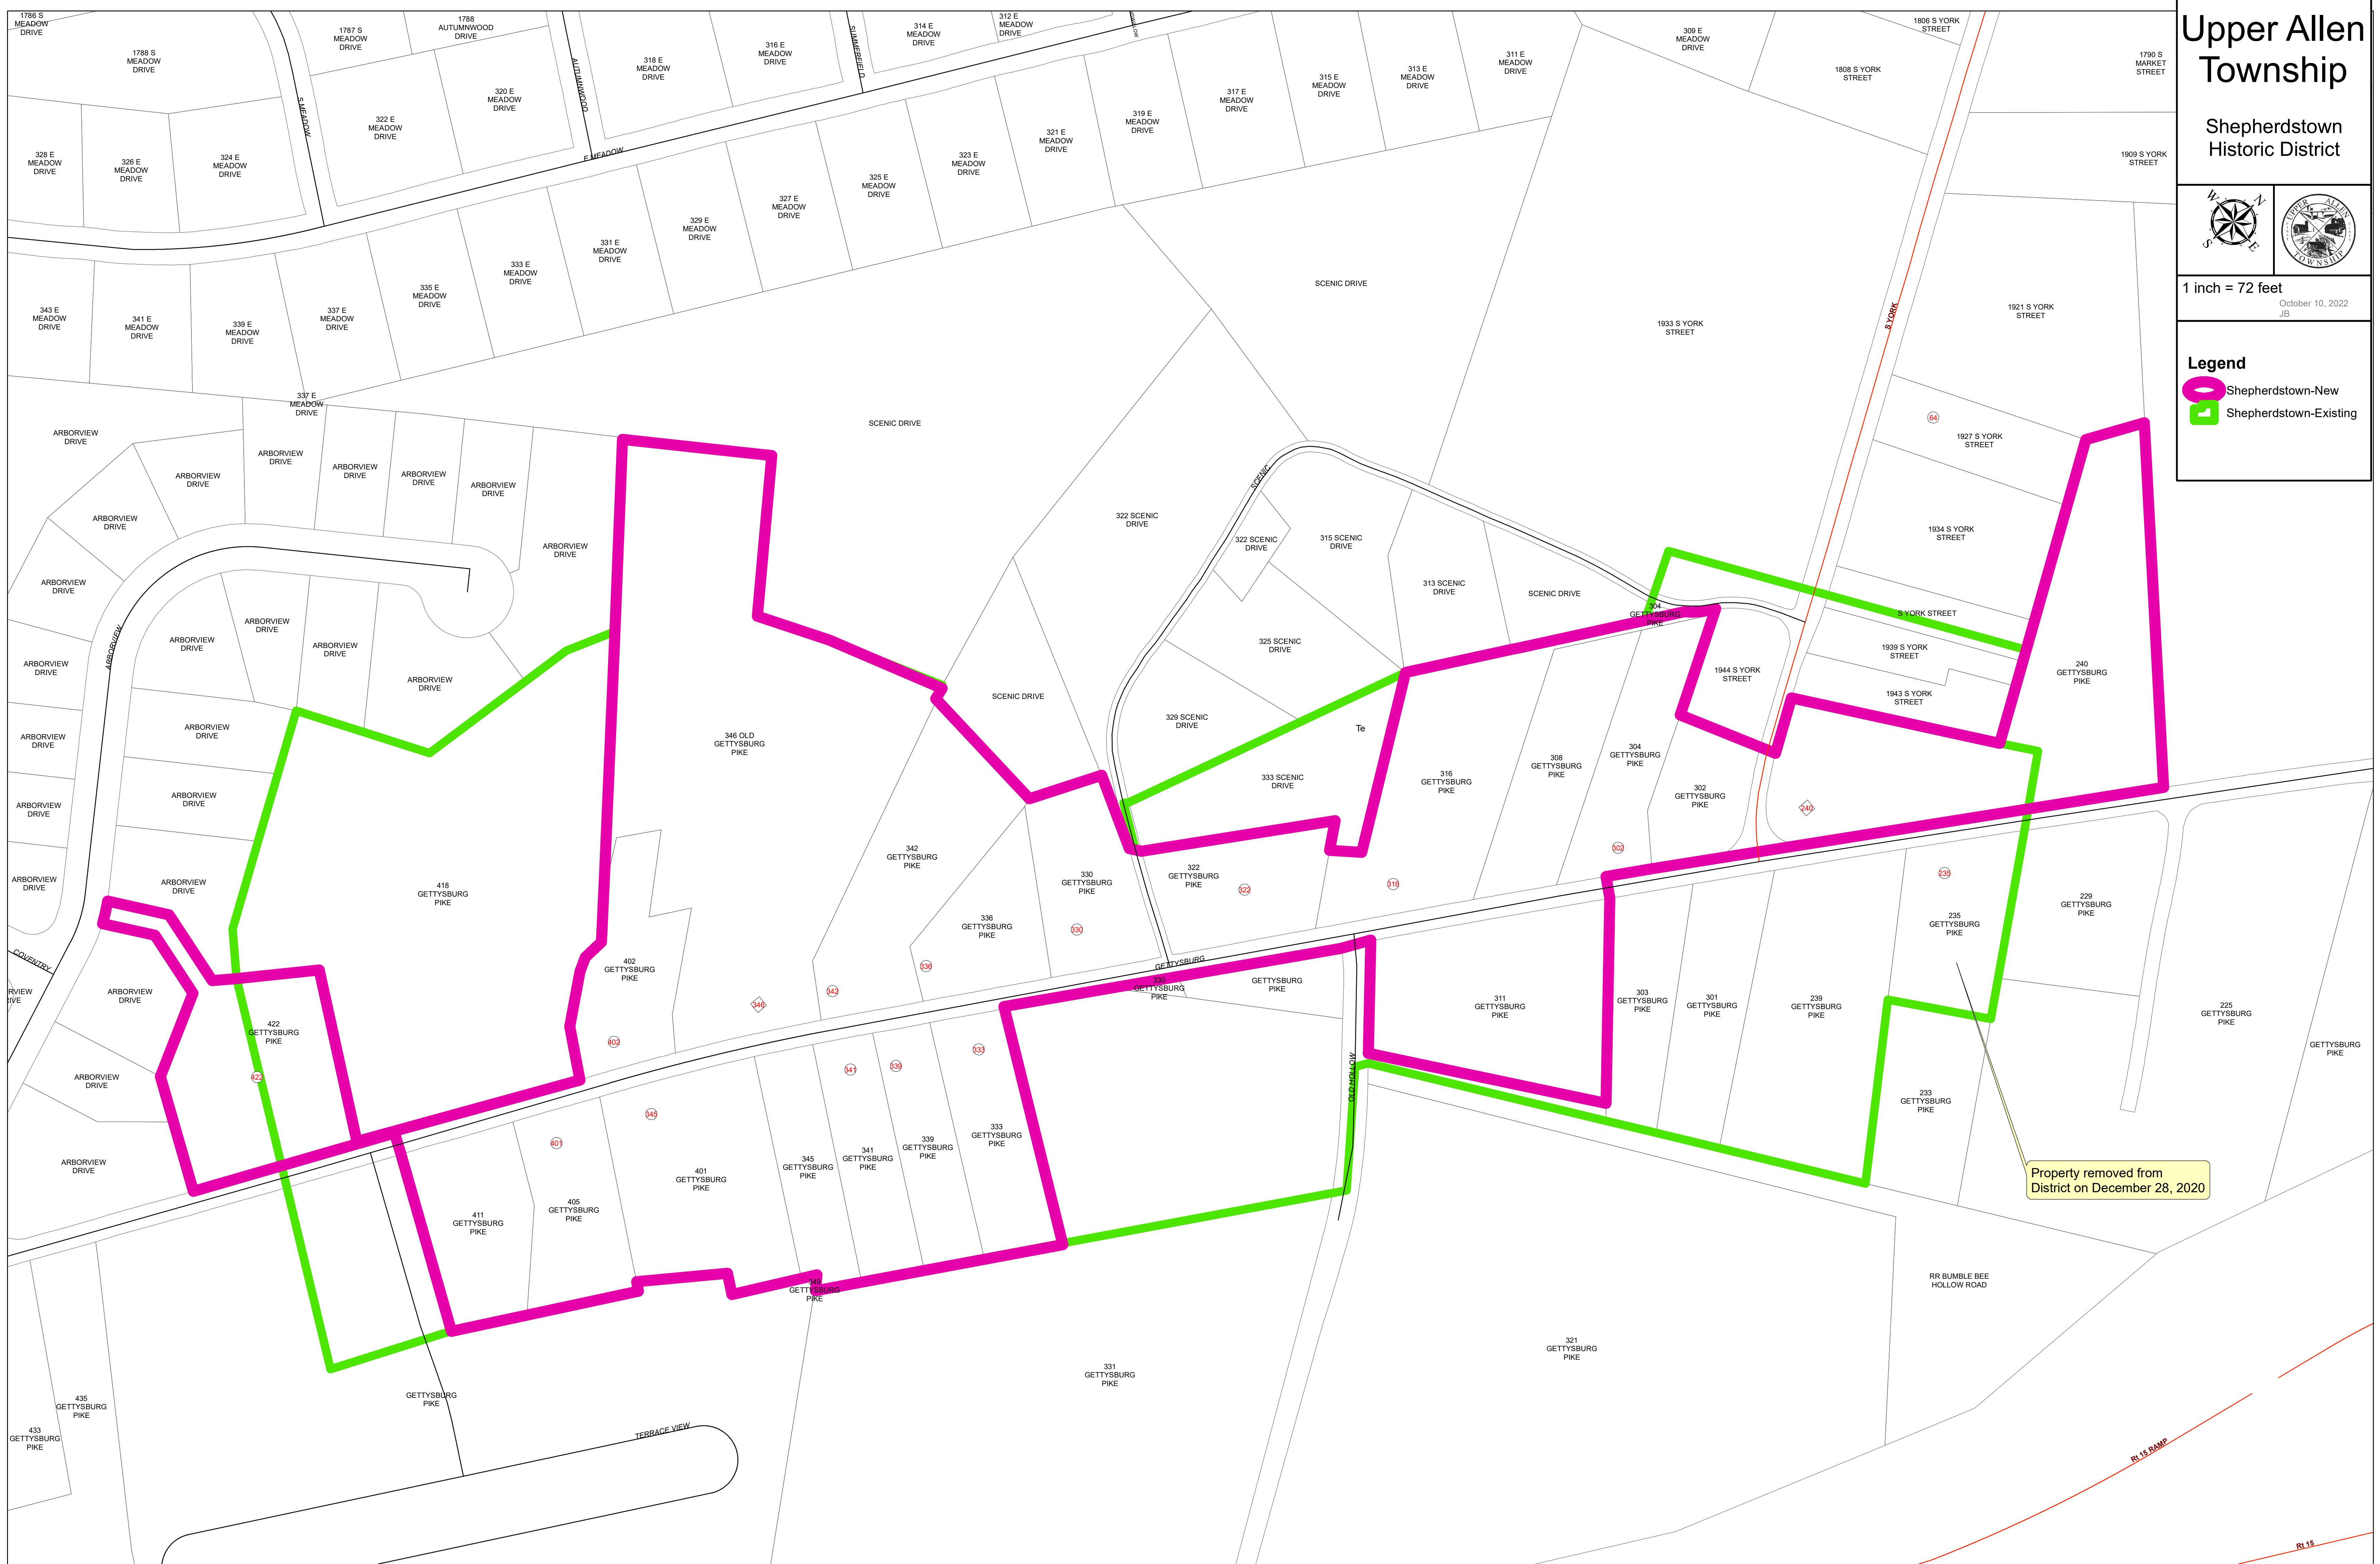

Upper Allen Township

Shepherdstown Historic District

1 inch = 72 feet
October 10, 2022
JB

Legend

- Shepherdstown-New
- Shepherdstown-Existing

Property removed from District on December 28, 2020