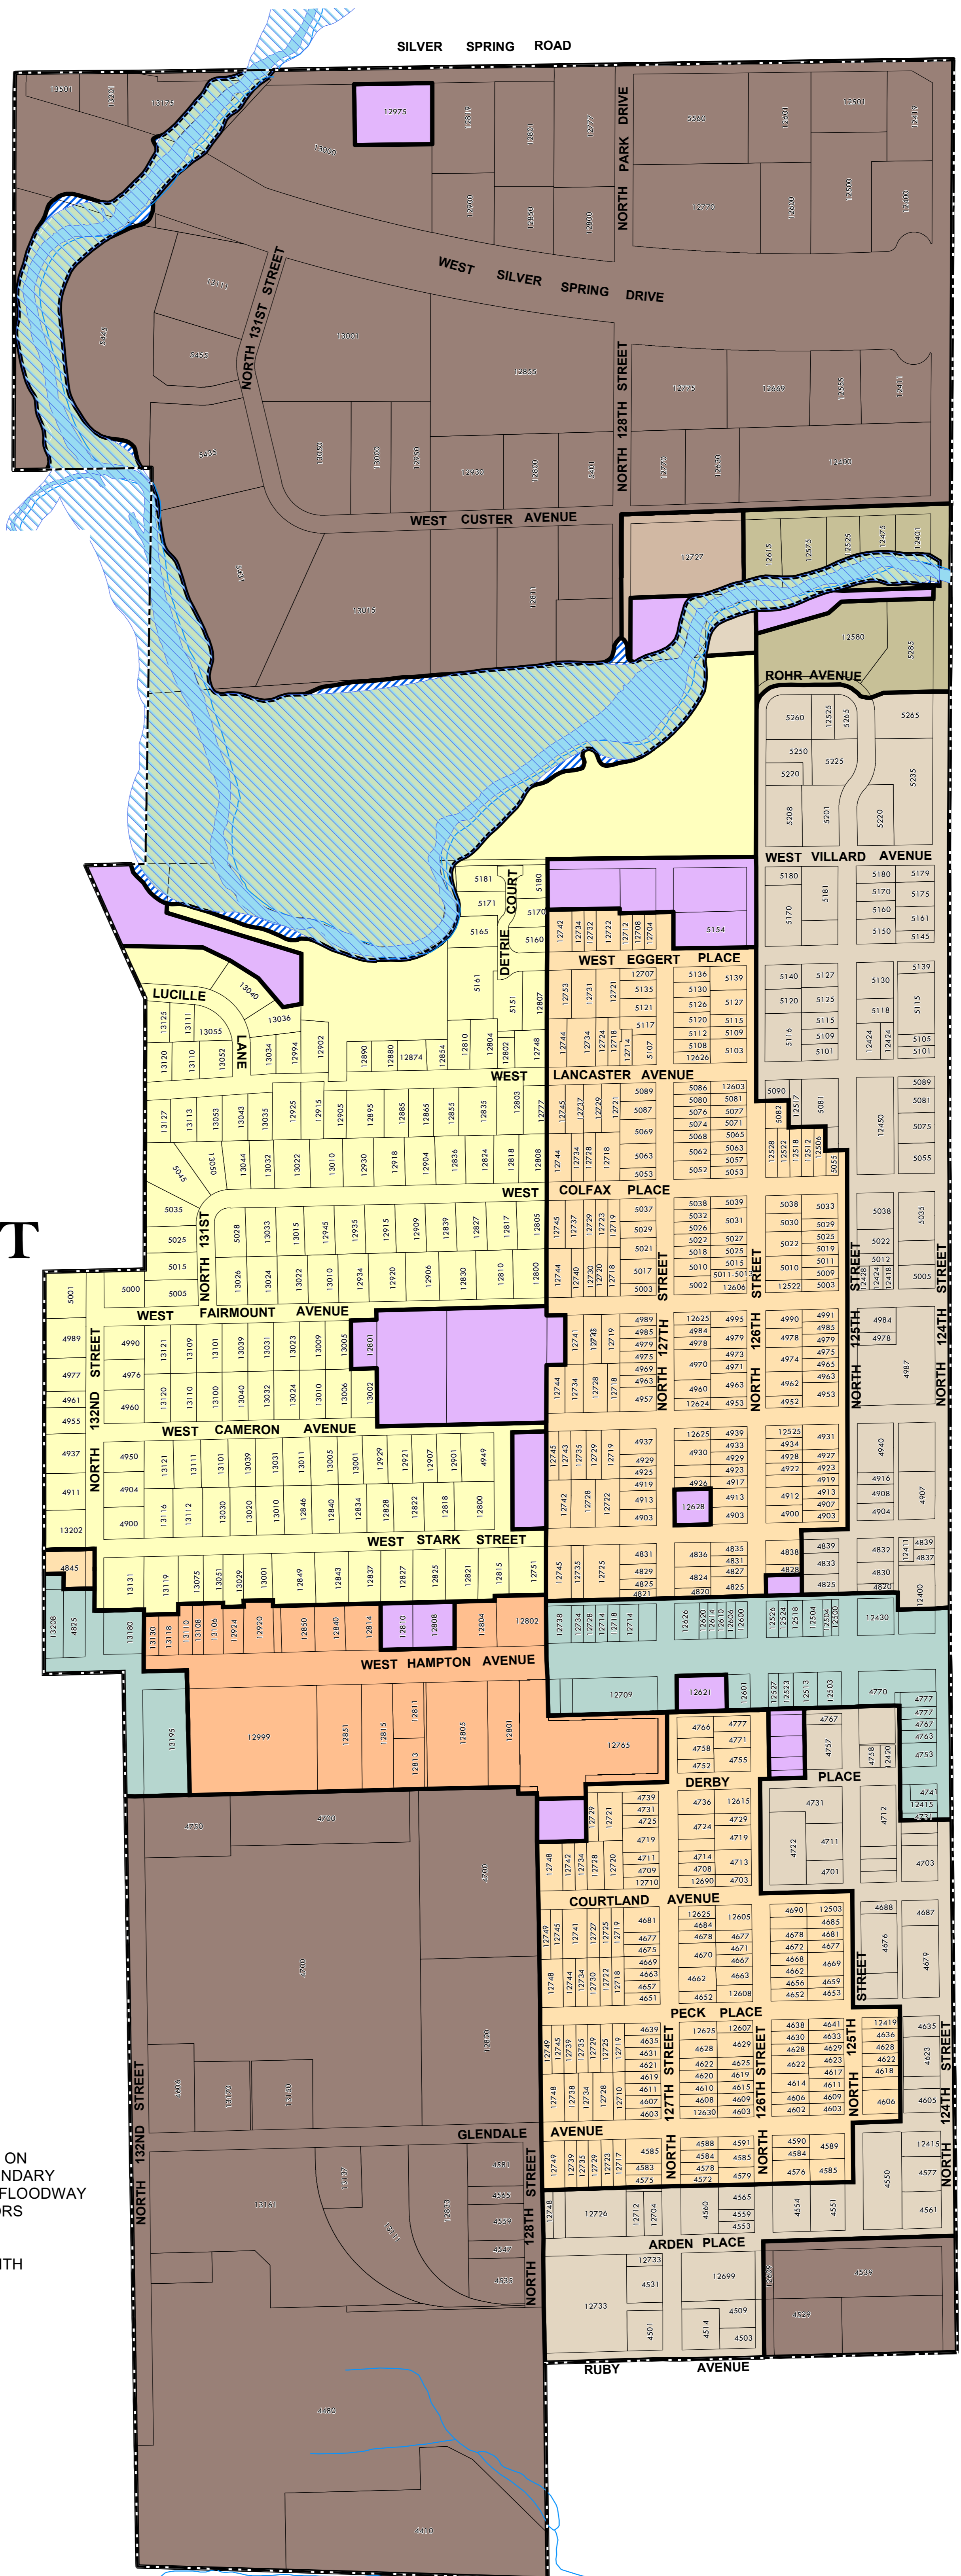

## ZONING DISTRICT MAP

### LEGEND

- R-1 SINGLE - FAMILY RESIDENTIAL DISTRICT
- R-2 TWO - FAMILY RESIDENTIAL DISTRICT
- R-3 MULTI - FAMILY RESIDENTIAL DISTRICT
- B-1 COMMUNITY BUSINESS DISTRICT
- M-1 INDUSTRIAL DISTRICT
- M-2 LIGHT INDUSTRIAL AND WAREHOUSING DISTRICT
- M-2A LIGHT INDUSTRIAL AND WAREHOUSING DISTRICT
- M-3 HEAVY INDUSTRIAL DISTRICT
- FW FLOODWAY DISTRICT
- FF FLOODPLAIN FRINGE DISTRICT
- I-1 INSTITUTIONAL
- FLOODWAY c.2023

### NOTES:

1. THE BOUNDARIES OF THE FW FLOODWAY DISTRICT ARE BASED ON FLOODWAY BOUNDARIES AS SHOWN ON THE FEMA FLOOD BOUNDARY AND FLOODWAY MAP DATED OCTOBER 19, 2023 AND DETAILED FLOODWAY DELINIATION INFORMATION FROM REGISTERED LAND SURVEYORS WHERE APPLICABLE.
2. DATE OF ORIGINAL MAP ADOPTION UNKNOWN. MAP UPDATE WITH AMENDMENTS THROUGH MAY 23, 2024.