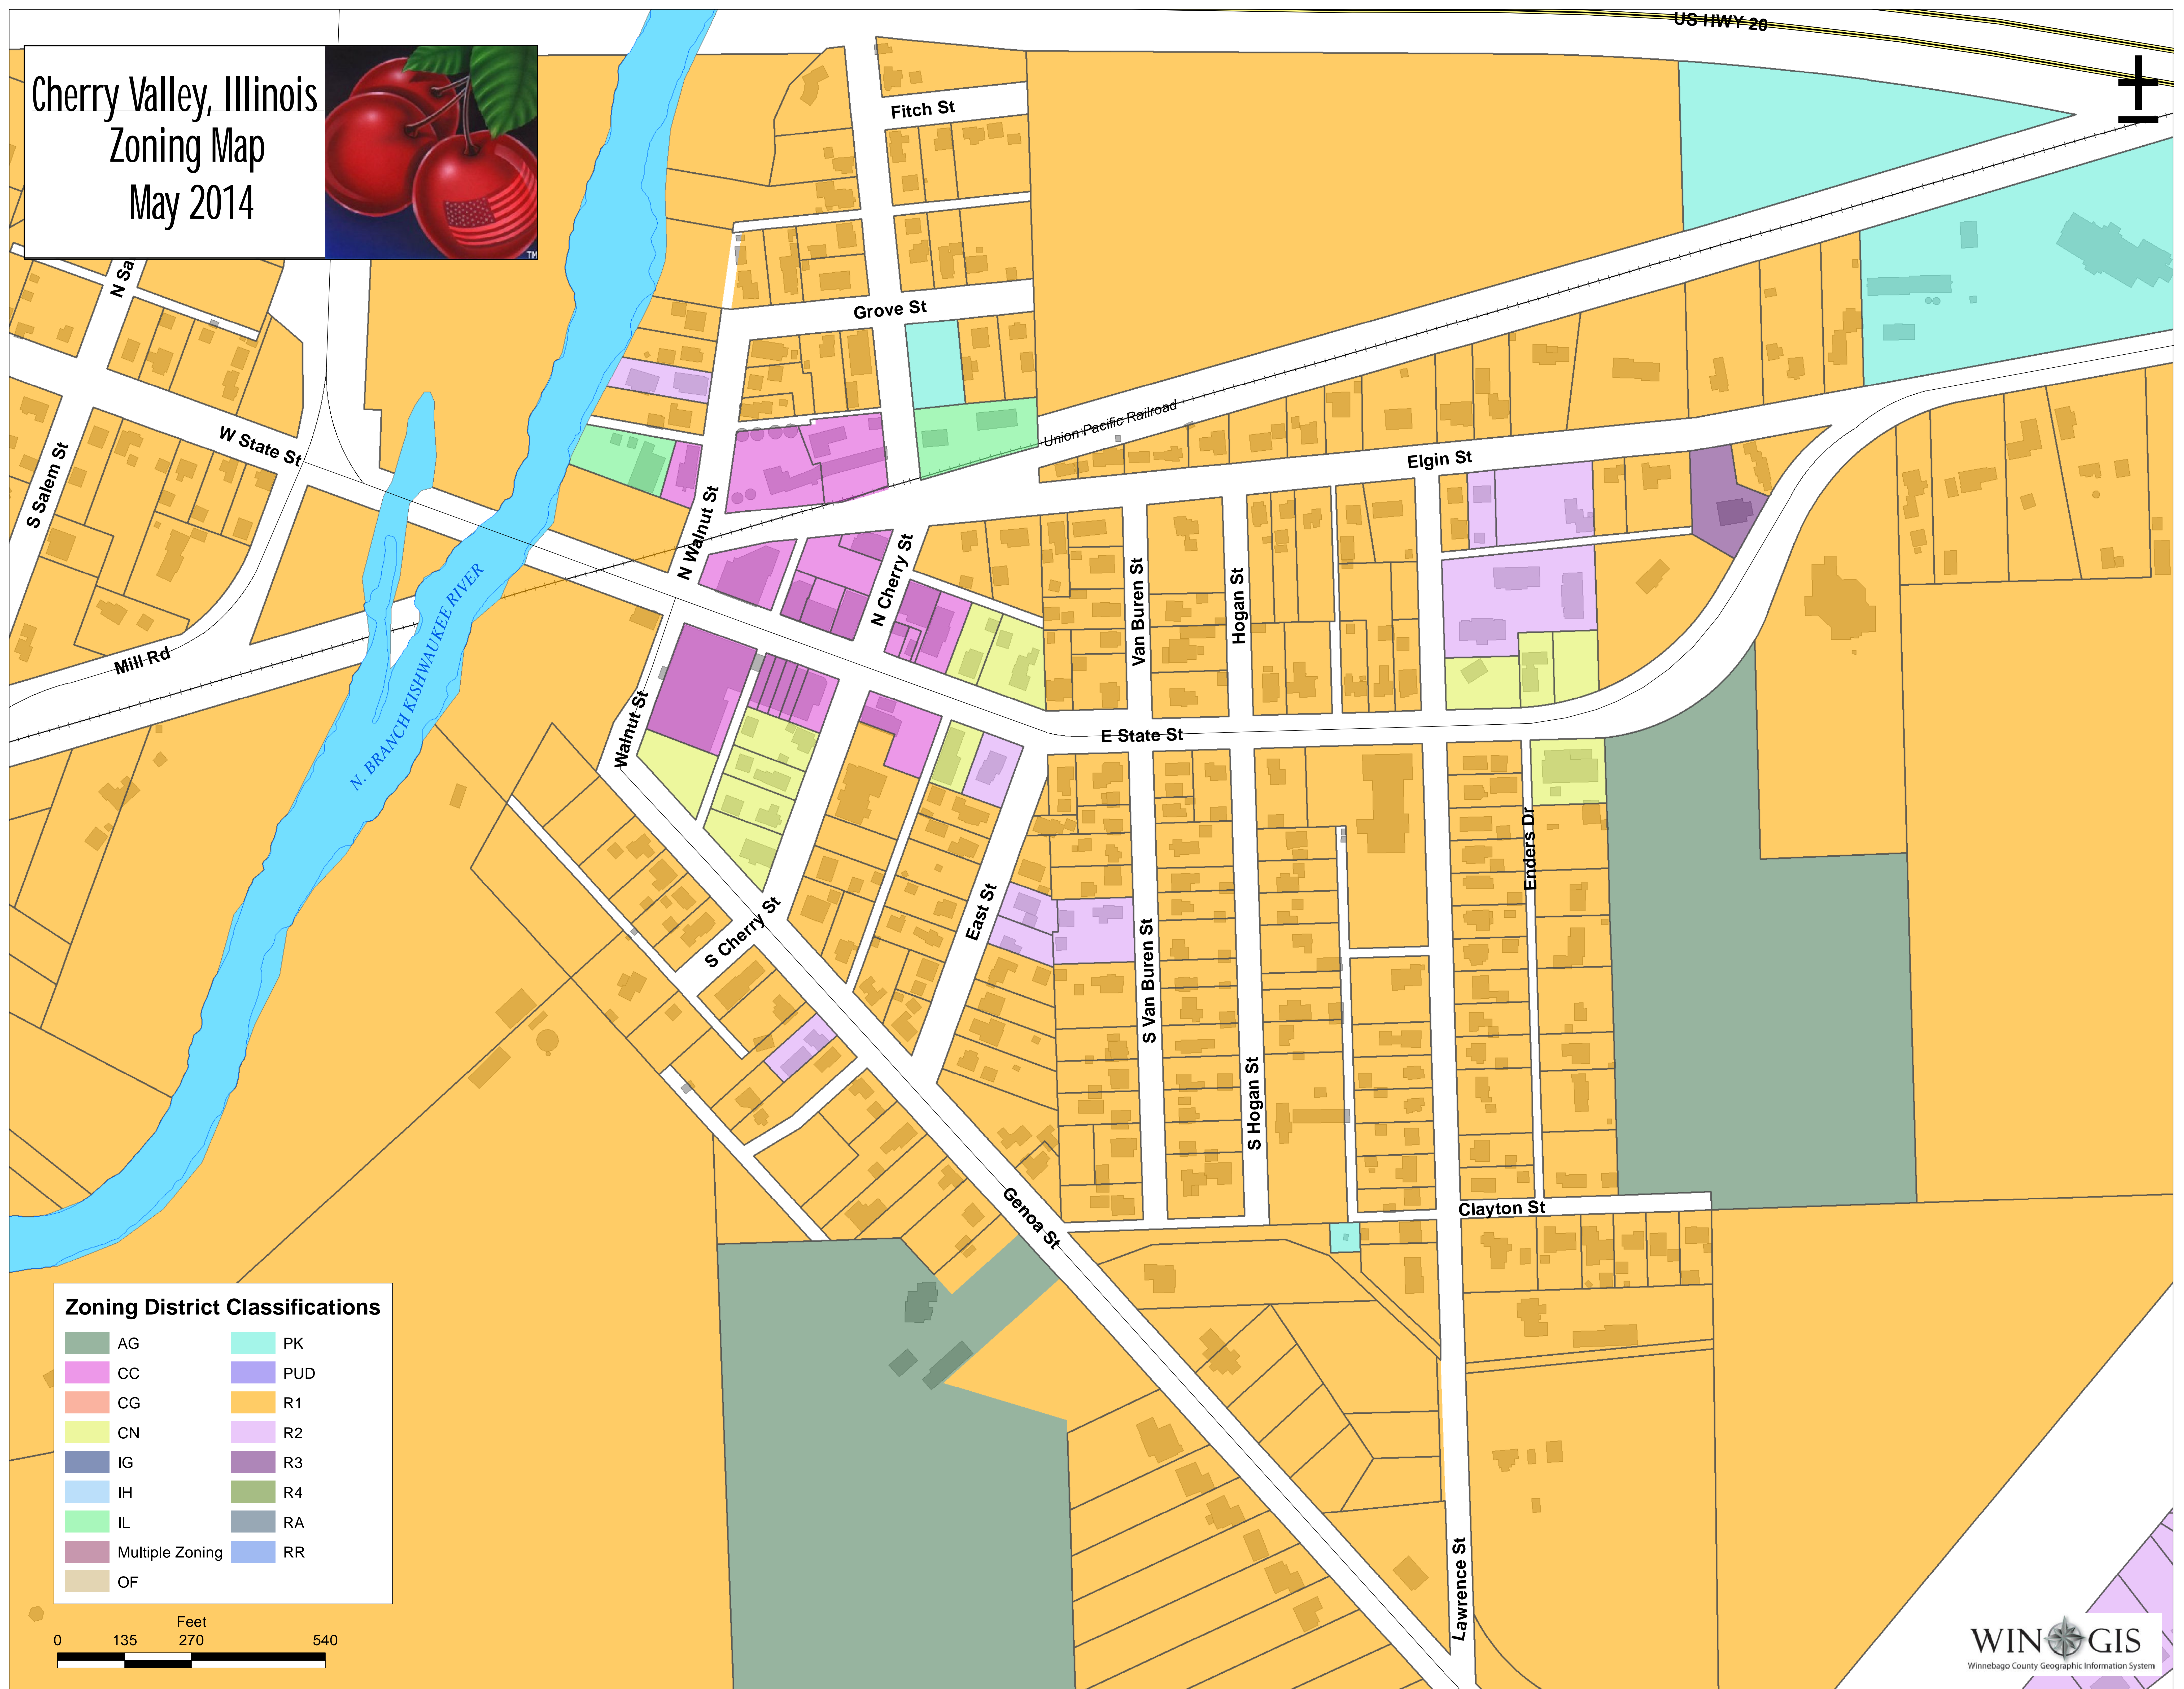

Cherry Valley, Illinois
 Zoning Map
 May 2014

Zoning District Classifications

AG	PK
CC	PUD
CG	R1
CN	R2
IG	R3
IH	R4
IL	RA
Multiple Zoning	RR
OF	