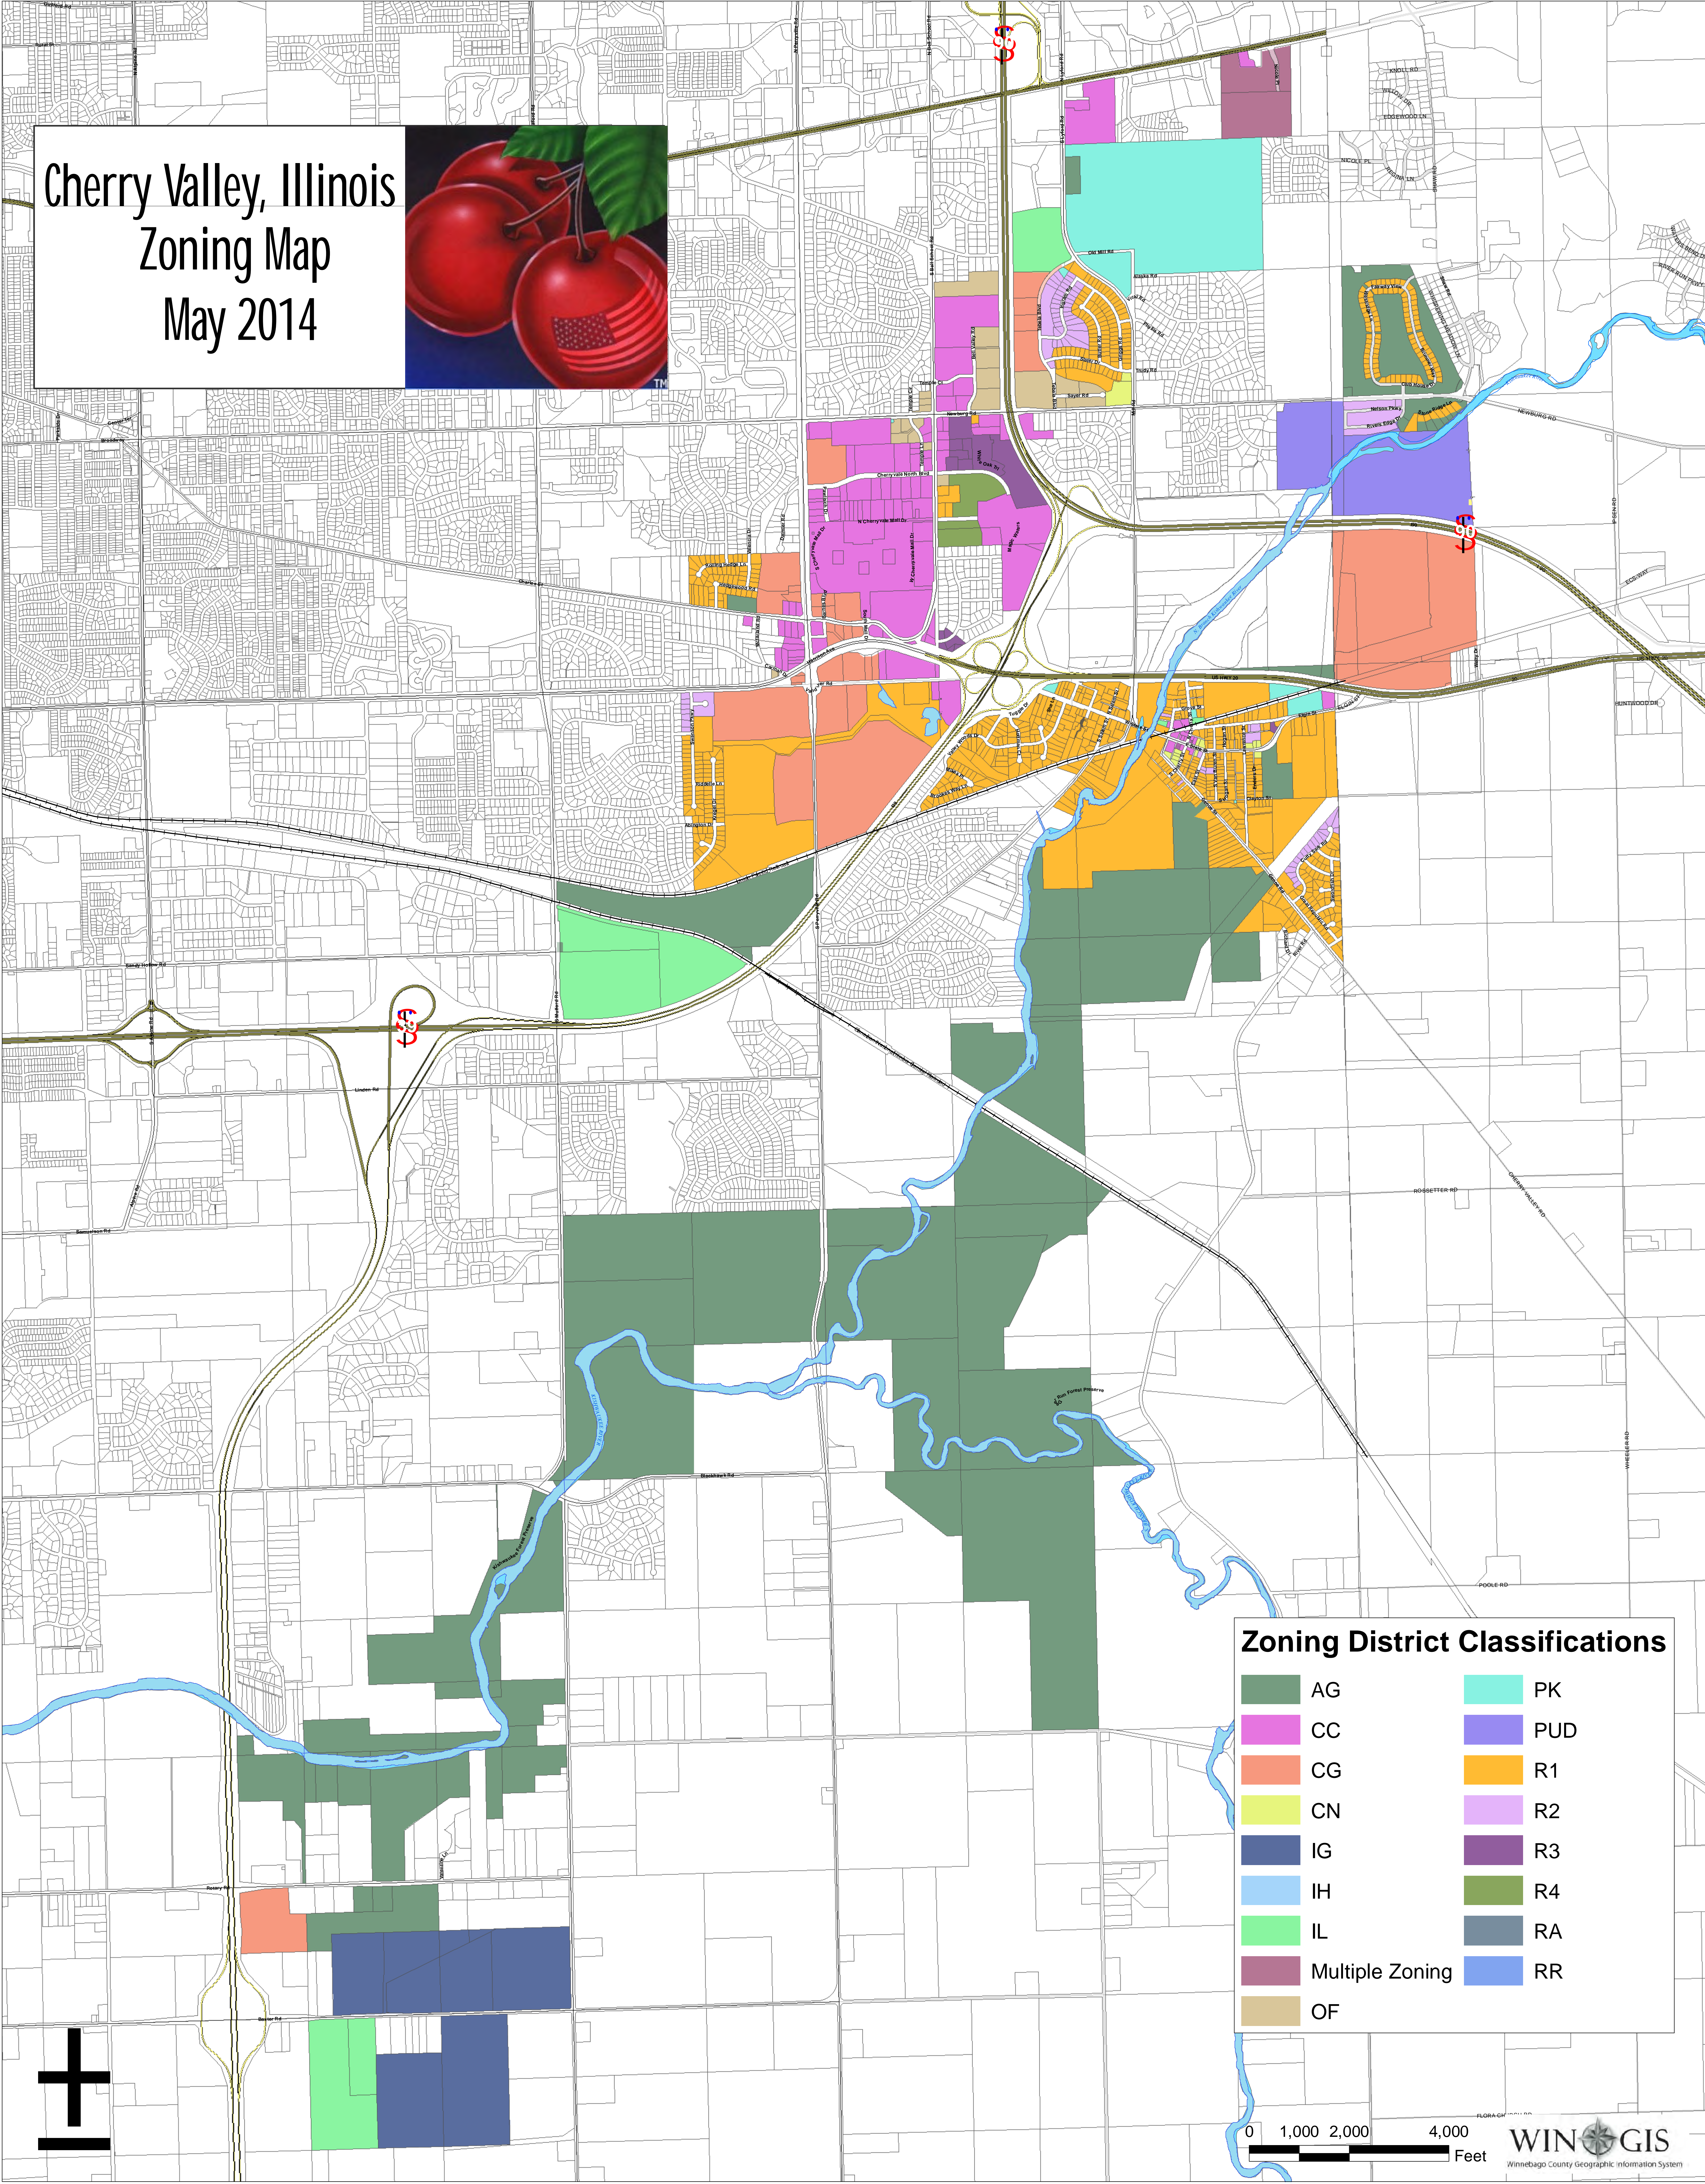

# Cherry Valley, Illinois Zoning Map May 2014

## Zoning District Classifications

AG	PK
CC	PUD
CG	R1
CN	R2
IG	R3
IH	R4
IL	RA
Multiple Zoning	RR
OF	

0 1,000 2,000 4,000  
Feet