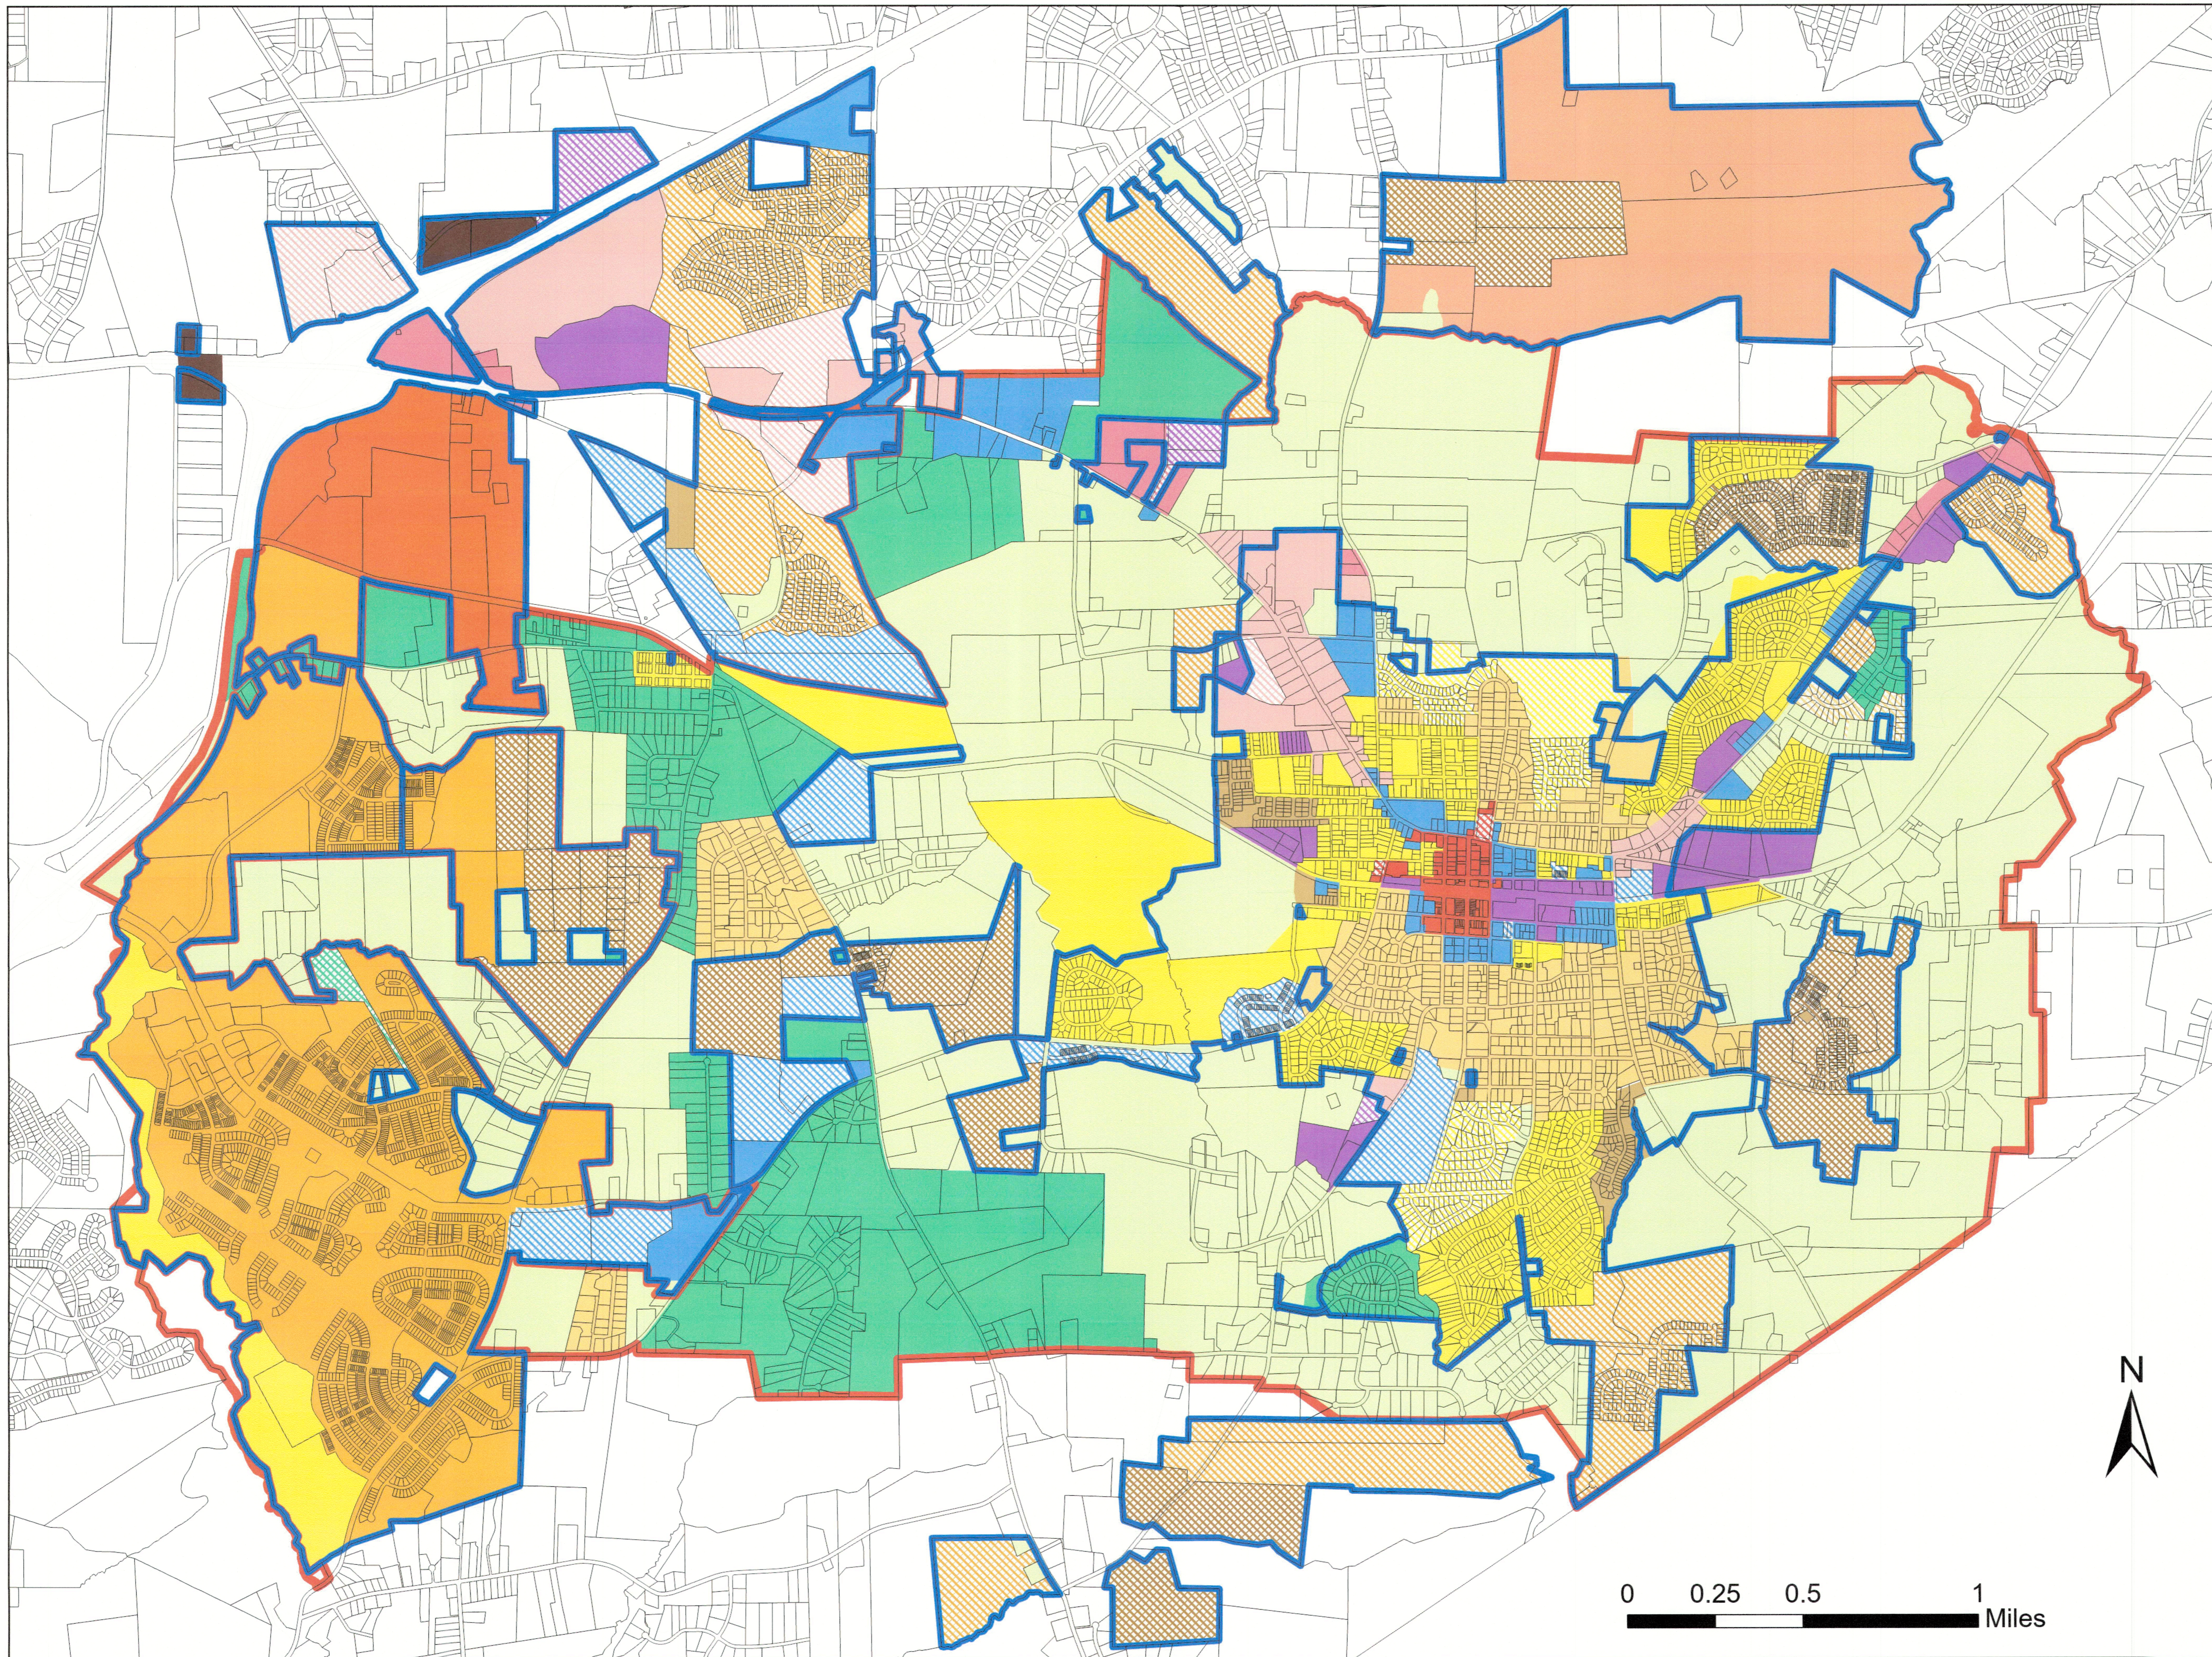

Official Zoning Map of The Town of Wendell

Legend

- Corporate Limits
- Wendell ETJ

Wendell Zoning

- CC
- CH
- CH-CD
- CMX
- CMX-CD
- DMX
- DMX-CD
- MI
- MI-CD
- NC
- NC-CD
- PUD-15-1
- PUD-22-01
- PUD-22-02
- R2
- R2-CD
- R3
- R3-CD
- R4
- R4-CD
- R7
- R7-CD
- RA
- RR
- RR-CD

On January 27, 2025, by official action of the Town Board the following change was made in the Official Zoning Map:

Rezoning of 0.358 acres of property (PIN: 1784505577) from R3 to DMX-CD

This is to certify that this is the Official Map of The Unified Development Ordinance for the Town of Wendell, NC.