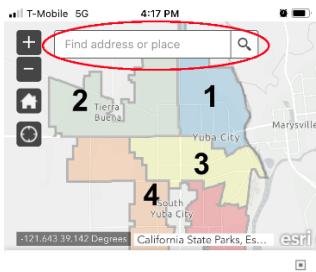

How to use the Interactive District Map on a mobile device.

1. Click the “Interactive District Boundary Map” Tab on the Districting Webpage. www.yubacity.net/districting

The ordinance will also state when each division is up for election.

2. In the Address bar located at the top of the page, type in your home address.

3. Once you click enter, a pin will drop on the map to show your home address, and District your home is located.

4. You can use the + symbol to expand the view or – symbol to decrease the map view.