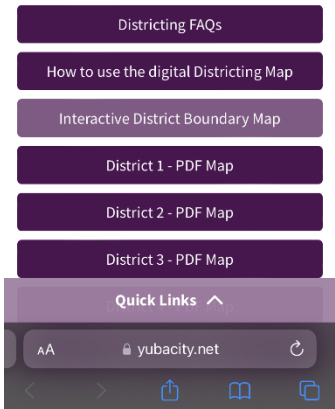

How to use the Interactive District Map on a mobile device.

1. Click the “Interactive District Boundary Map” Tab on the Districting Webpage. www.yubacity.net/districting

The ordinance will also state when each division is up for election.

2. In the Address bar located at the top of the page, type in your home address.

3. Once you click enter, a pin will drop on the map to show your home address, and District your home is located.

4. You can use the + symbol to expand the view or – symbol to decrease the map view.