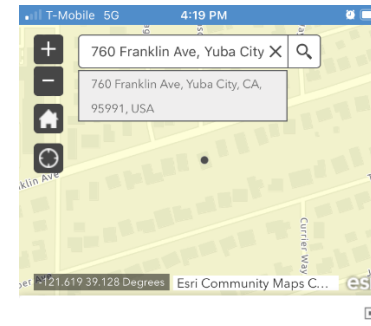

How to use the Interactive District Map on a mobile device.

1. Click the “Interactive District Boundary Map” Tab on the Districting Webpage. www.yubacity.net/districting

The ordinance will also state when each division is up for election.

2. In the Address bar located at the top of the page, type in your home address.

3. Once you click enter, a pin will drop on the map to show your home address, and District your home is located.

4. You can use the + symbol to expand the view or – symbol to decrease the map view.